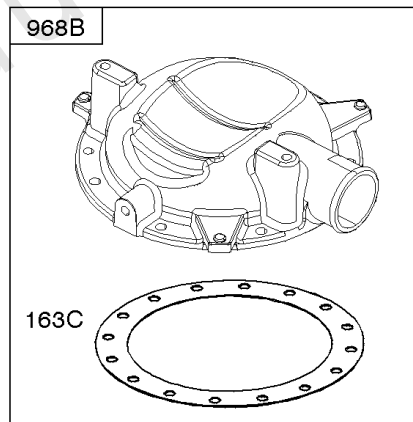

Model Components	Page
Air Cleaner.....	6
Alternator, Ignition, Switches.....	10
Blower Housing, Rewind Starter.....	14
Camshaft, Crankshaft, Cylinder, Piston, Rings, Connecting Rod, Breather.....	16
Carburetor.....	20
Carburetor Overhaul Kit, Engine & Valve Set.....	24
Controls, Governor Spring.....	26
Crankcase Cover, Intake Manifold.....	30
Cylinder Head, Valves, Valve Covers.....	34
Electronic Governor.....	38
Exhaust System.....	40
Flywheel, Rotating Screen, Stub Shaft.....	44
Fuel Supply.....	46
Lubrication.....	50
Replacement Engine - US & Canada.....	52
Shrouds.....	53
Starter - Electric #1.....	55
Starter - Electric #2.....	57

Not For
Reproduction