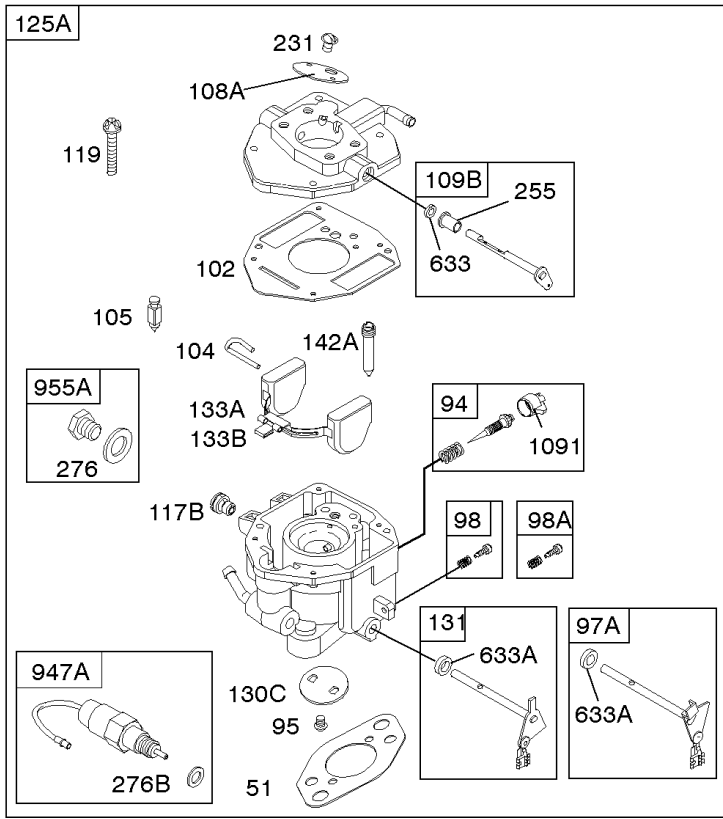

Carburetor

REF NO	PART NO	QTY	DESCRIPTION
51	691694		GASKET, Intake -(Manifold To Carburetor)
51A	692035		GASKET, Intake -(Manifold to Cylinder Head)
94	842880		KIT, Idle Mixture
94B	845021		KIT, Idle Mixture
95	690718		SCREW -(Throttle Valve)
98	808177		KIT, Idle Speed
102	692077		GASKET, Carburetor Body
104	690723		PIN, Float Hinge
105	797410		VALVE, Float Needle
108A	806134		VALVE, Choke
108B	844989		VALVE, Choke
109B	843321		SHAFT, Choke
110	806861		WASHER -(Choke Shaft)
117A	806373		JET, Main -(Standard)
117B	806126		JET, Main -(Standard)
118A	690880		JET, Main -(High Altitude) (9000 Feet)
118A	809685		JET, Main -(High Altitude) (5000 Feet)
118D	841670		JET, Main -(High Altitude) (5000 Feet)
118C	842439		JET, Main -(High Altitude) (5000 Feet)
118C	845903		JET, Main -(High Altitude) (9000 Feet)
118D	690881		JET, Main -(High Altitude) (9000 Feet)
118E	807012		JET, Main -(High Altitude) (9000 Feet)
118E	809442		JET, Main -(High Altitude) (5000 Feet)
119	690720		SCREW -(Upper Carburetor Body to Lower Carburetor Body)
125B	845023		CARBURETOR -(Carburetor Only)
125C	846109		CARBURETOR -(Carburetor with Air Cleaner Base)
130C	806132		VALVE, Throttle
131	845022		KIT, Throttle Shaft
132A	690863		STOP, Throttle
133B	843320		FLOAT, Carburetor
142A	806128		NOZZLE, Carburetor
163B	844931		GASKET, Air Cleaner
186	844032		CONNECTOR, Hose
186A	845121		CONNECTOR, Hose
217	806862		SPRING, Choke Return
231	690718		SCREW -(Choke Valve)
255	690721		BUSHING, Choke Shaft
276	690724		WASHER, Sealing