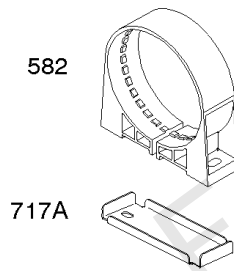

Model Components	Page
Air Cleaner.....	6
Alternator, Ignition, Switches.....	10
Blower Housing, Rewind Starter.....	14
Camshaft, Crankshaft, Cylinder, Piston, Rings, Connecting Rod, Breather.....	16
Carburetor.....	20
Carburetor Overhaul Kit, Engine & Valve Set.....	24
Controls, Governor Spring.....	26
Crankcase Cover, Intake Manifold.....	30
Cylinder Head, Valves, Valve Covers.....	34
Electronic Governor.....	38
Exhaust System.....	40
Flywheel, Rotating Screen, Stub Shaft.....	44
Fuel Supply.....	46
Lubrication.....	50
Replacement Engine - US & Canada.....	52
Shrouds.....	53
Starter - Electric #1.....	55
Starter - Electric #2.....	57

Not For
Reproduction