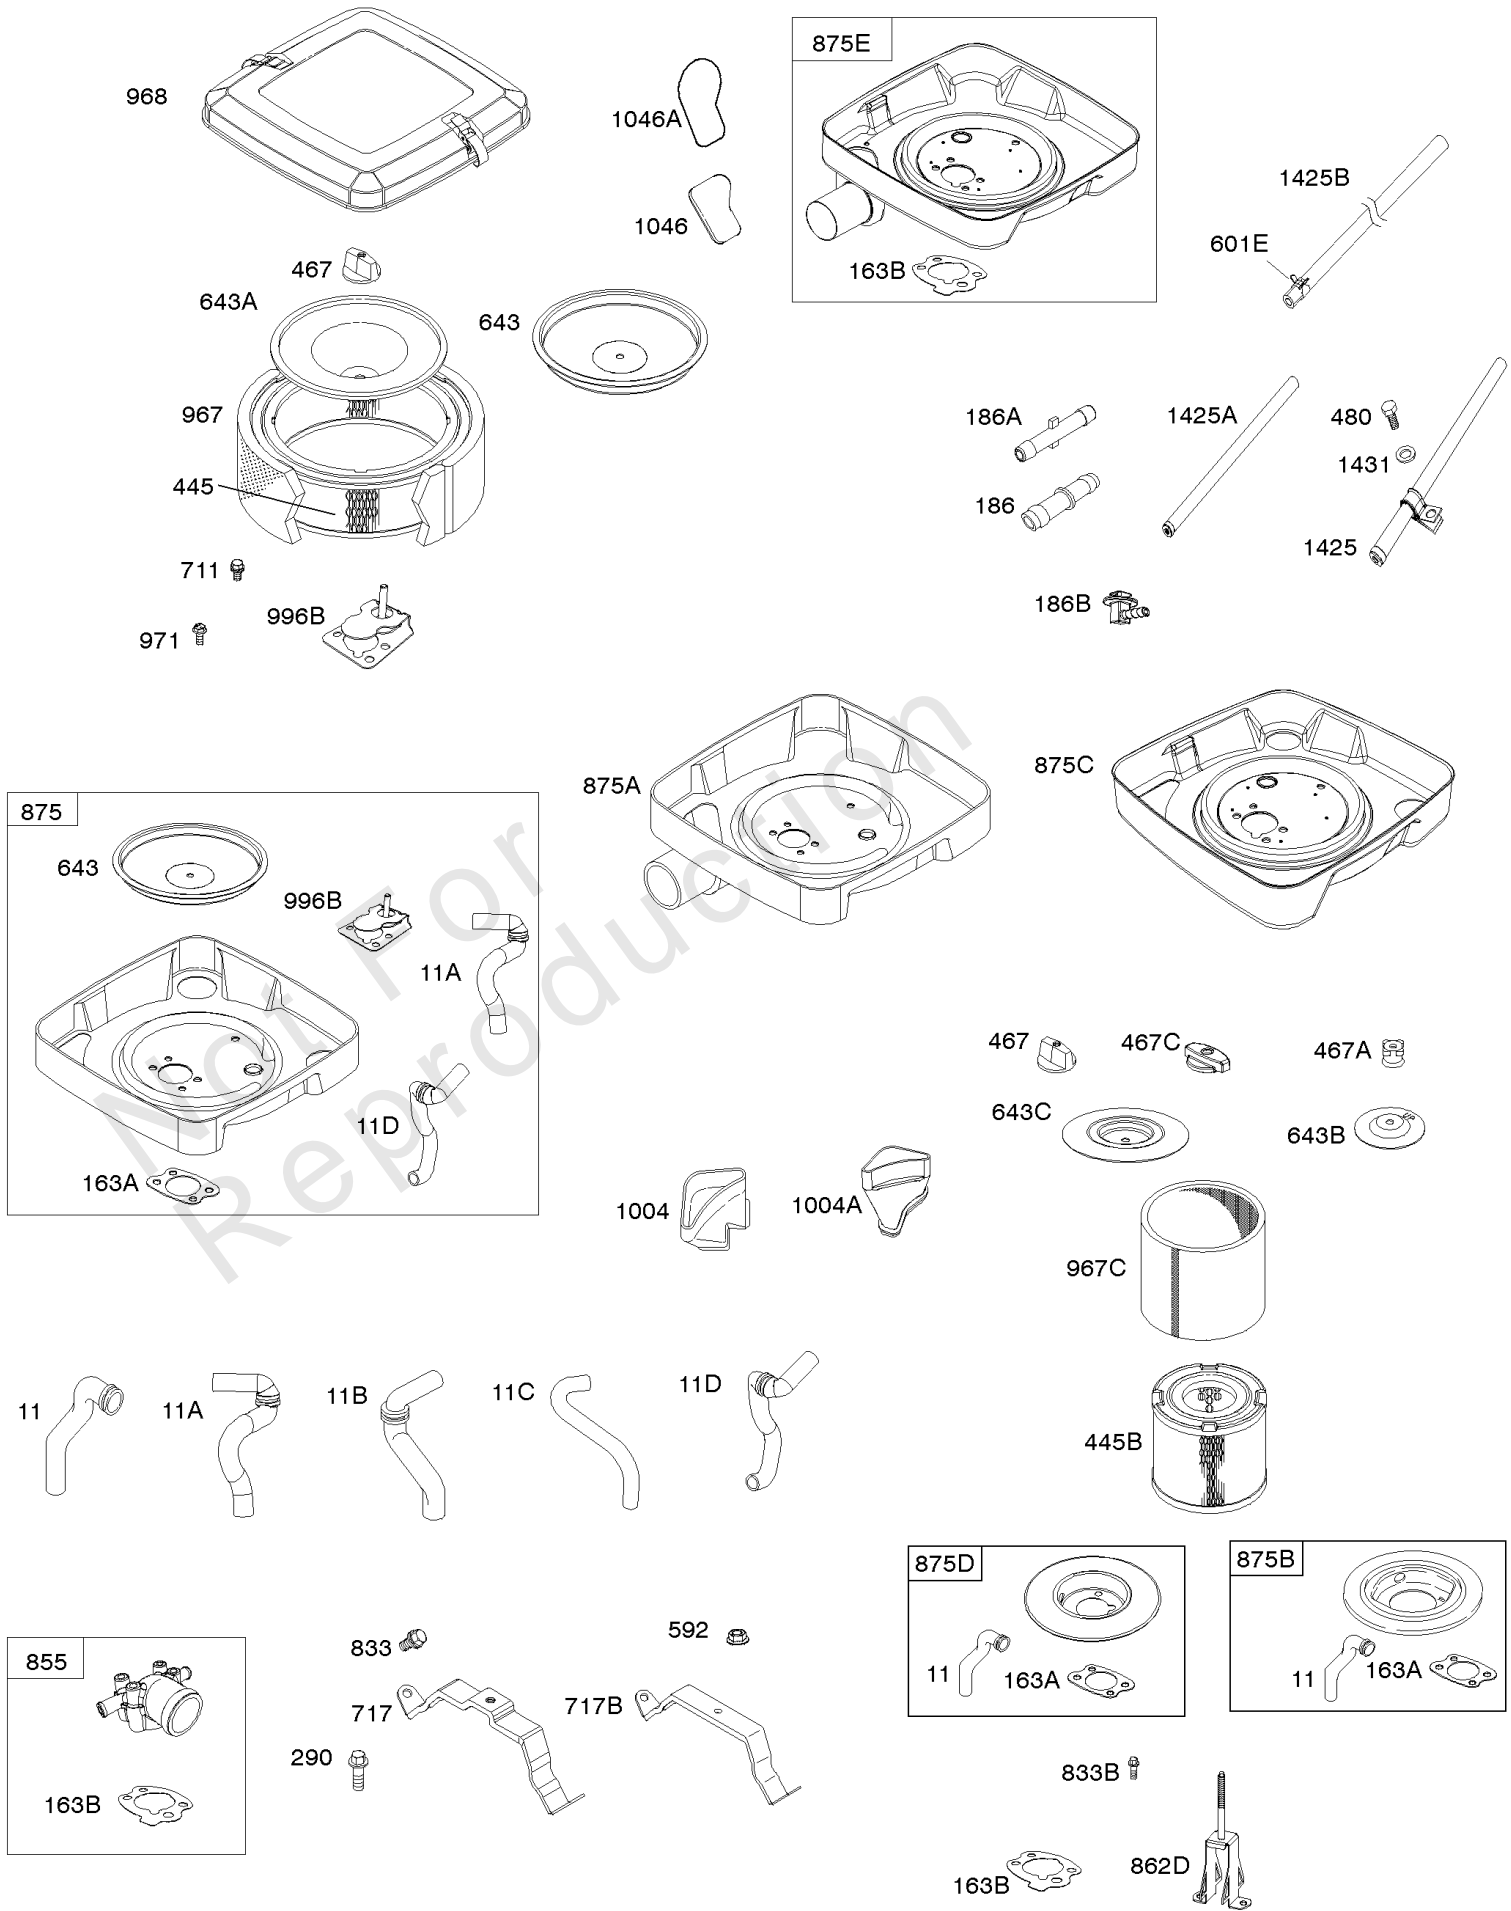

Parts Manual

Mfg. No: 356447-0381-F1

Model Components	Page
Air Cleaner.....	6
Alternator, Ignition, Switches.....	10
Blower Housing, Rewind Starter.....	14
Camshaft, Crankshaft, Cylinder, Piston, Rings, Connecting Rod, Breather.....	16
Carburetor.....	20
Carburetor Overhaul Kit, Engine & Valve Set.....	24
Controls, Governor Spring.....	26
Crankcase Cover, Intake Manifold.....	30
Cylinder Head, Valves, Valve Covers.....	34
Electronic Governor.....	38
Exhaust System.....	40
Flywheel, Rotating Screen, Stub Shaft.....	44
Fuel Supply.....	46
Lubrication.....	50
Replacement Engine - US & Canada.....	52
Shrouds.....	53
Starter - Electric #1.....	55
Starter - Electric #2.....	57

Not For
Reproduction

Air Cleaner

REF NO	PART NO	QTY	DESCRIPTION
163B	844931		GASKET, Air Cleaner
163C	841823		GASKET, Air Cleaner -(Air Cleaner)
186	844032		CONNECTOR, Hose
186A	845121		CONNECTOR, Hose
186B	845141		CONNECTOR, Hose
276B	806137		WASHER, Sealing -(Solenoid)
480	806660		SCREW -(Tube Clamp) (M8x18mm)
536	809670		CLEANER, Air
582	809878		CLAMP, Air Cleaner
601E	593879		CLAMP, Hose
717	692153		BRACKET, Air Cleaner
833B	691593		SCREW -(Air Cleaner Mounting Strap/Stud) (M6x12mm)
875F	844996		BASE, Air Cleaner
953	845030		SCREEN, Air Cleaner
964A	807468		CAP, Carburetor
968B	841822		COVER, Air Cleaner
971	807084		SCREW -(Air Cleaner Base to Carburetor/Throttle Body) (M6x14mm)
1046	692082		PLUG, Blower Housing
1406	842623		VALVE, Debris
1425	844712		HOSE, Purge Line
1431	844035		WASHER -(Tube Clamp)