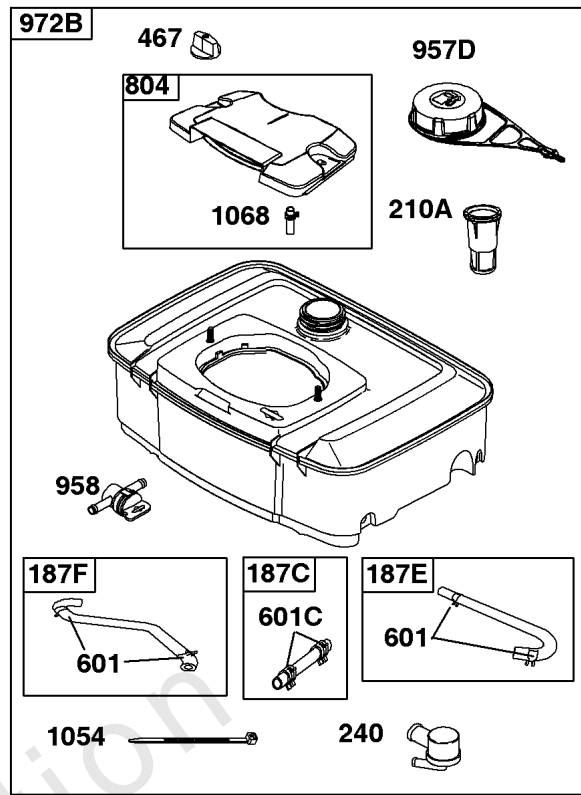

Cylinder Head, Valves, Valve Covers

REF NO	PART NO	QTY	DESCRIPTION
1254	807084		SCREW -(Rocker Arm Stud)

Not For Reproduction

Electronic Governor

REF NO	PART NO	QTY	DESCRIPTION
51	691694		GASKET, Intake -(Manifold To Carburetor)
51A	692035		GASKET, Intake -(Manifold to Cylinder Head)
163B	844931		GASKET, Air Cleaner
501	845907		REGULATOR
564	690677		SCREW -(Control Cover)
578B	845849		WIRE ASSEMBLY
883	691613		GASKET, Exhaust
971	807084		SCREW -(Air Cleaner Base to Carburetor/Throttle Body) (M6x14mm)
1048A	845556		MODULE, Electronic Governor
1301	845823		NUT -(Wiring Harness) (#8-32)

Exhaust System

REF NO	PART NO	QTY	DESCRIPTION
994A	808361		ARRESTOR, Spark
1177	845823		NUT -(Muffler) (M8)

Not For Reproduction

Flywheel, Rotating Screen, Stub Shaft

REF NO	PART NO	QTY	DESCRIPTION
23	809236		FLYWHEEL -(Steel Ring Gear)
73B	841440		SCREEN, Rotating
74	841441		SCREW -(Rotating Screen) (M5x14mm)
165	693148		NUT -(Ring Gear)
332	690887		NUT -(Flywheel)
363	19203		PULLER, Flywheel
455	841794		CUP, Flywheel
563	841735		SCREW -(Debris Screen Guard)
668A	691500		SPACER
668B	691215		SPACER
678	841730		SPACER -(Rewind)
718B	841581		PIN, Locating -Used After Code Date 04021500
718B	690740		PIN, Locating -Used Before Code Date 04021600
726	----		Gear-Ring -(Steel)(See Reference 23 for Service)
849	691088		SCREW -(Stub Shaft) (5/16-18x1.1)
849A	846236		SCREW -(Stub Shaft) (M8x34mm)
934	691058		SCREW -(Fan Retainer)
1005	841439		FAN, Flywheel
1006	690452		RETAINER, Fan
1044	692056		SCREW -(Flywheel) (M8x14mm)
1047	841580		SHAFT, Stub