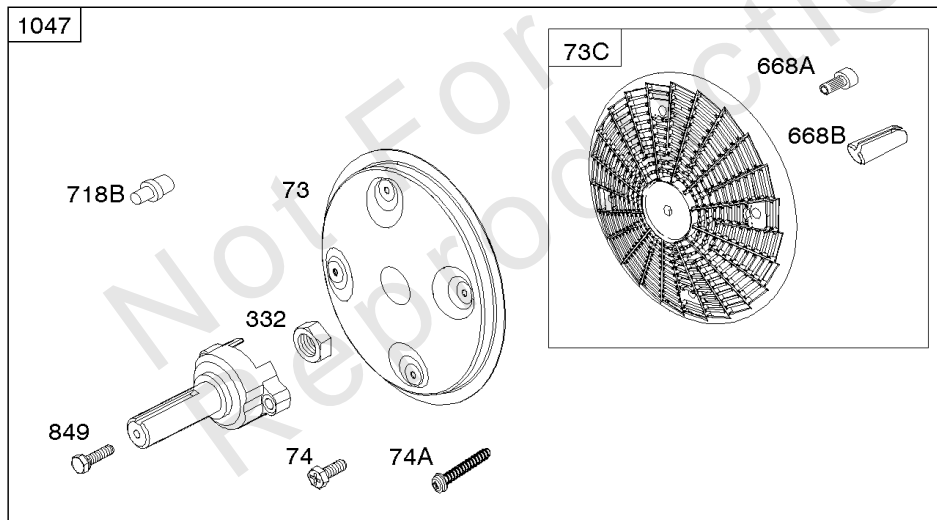

Flywheel, Rotating Screen, Stub Shaft

REF NO	PART NO	QTY	DESCRIPTION
23	809236		FLYWHEEL -(Steel Ring Gear)
73B	841440		SCREEN, Rotating
74	841441		SCREW -(Rotating Screen) (M5x14mm)
165	693148		NUT -(Ring Gear)
332	690887		NUT -(Flywheel)
363	19203		PULLER, Flywheel
455	841794		CUP, Flywheel
563	841735		SCREW -(Debris Screen Guard)
668A	691500		SPACER
668B	691215		SPACER
678	841730		SPACER -(Rewind)
718B	841581		PIN, Locating -Used After Code Date 04021500
718B	690740		PIN, Locating -Used Before Code Date 04021600
726	----		Gear-Ring -(Steel)(See Reference 23 for Service)
849	691088		SCREW -(Stub Shaft) (5/16-18x1.1)
849A	846236		SCREW -(Stub Shaft) (M8x34mm)
934	691058		SCREW -(Fan Retainer)
1005	841439		FAN, Flywheel
1006	690452		RETAINER, Fan
1044	692056		SCREW -(Flywheel) (M8x14mm)
1047	841580		SHAFT, Stub