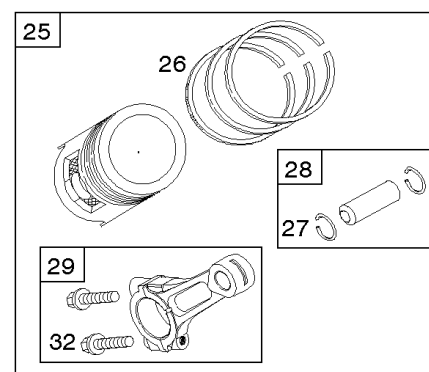

REQUIRED when replacing parts with warning labels affixed.

USED AFTER DATE CODE: 07062900

USED BEFORE DATE CODE: 07063000

Camshaft, Crankshaft, Cylinder, Piston, Rings, Connecting Rod, Breather

REF NO	PART NO	QTY	DESCRIPTION
1	692544		CYLINDER ASSEMBLY
2	808534		KIT, Bushing/Seal -(Magneto Side)
3	805101S		SEAL, Oil -(Magneto Side)
8	808984		BREATHER ASSEMBLY
9	844986		GASKET, Breather
10	690751		SCREW -(Breather Assembly)
11	691556		TUBE, Breather
11A	844921		TUBE, Breather -Used After Code Date 09122200
11B	806083S		TUBE, Breather -Used Before Code Date 09122300
15	690946		PLUG, Oil Drain -(3/8"-18 NPTF-External 7/16" Sq)
15	691680		PLUG, Oil Drain -(3/8"-18 NPTF - Internal 3/8" Sq)
16	843795		CRANKSHAFT
17	843827		BEARING, Ball
25	843821		PISTON ASSEMBLY -(.020 Oversize)
25	844540		PISTON ASSEMBLY -(Standard) -Used Before Code Date 07063000
25	843792		PISTON ASSEMBLY -(Standard) -Used After Code Date 07062900
26	843793		SET, Ring -(Standard)
26	843822		SET, Ring -(.020 Oversize)
27	690683		LOCK, Piston Pin
28	844541		PIN, Piston -(Standard)
29	807900S		ROD, Connecting -(Standard)
32	690698		SCREW -(Connecting Rod)
46	845649		CAMSHAFT
357	691483		KEY, Drive Pulley
377	808095		KEY, Flywheel
377A	691639		KEY, Timing
572	690686		BAFFLE, Breather
598	807625		SHIM, End Play -(Crankshaft or Camshaft Bearing)
601B	791850		CLAMP, Hose
718	806469		PIN, Locating
741	846085		GEAR, Timing
1025	690689		SPOOL, Governor
1036	-----		Label-Emissions -(Available From A Briggs & Stratton Authorized Dealer)
1133	690342		SCREW -(Crankshaft)
1319	-----		Label-Warning
1330	272144		MANUAL, Repair