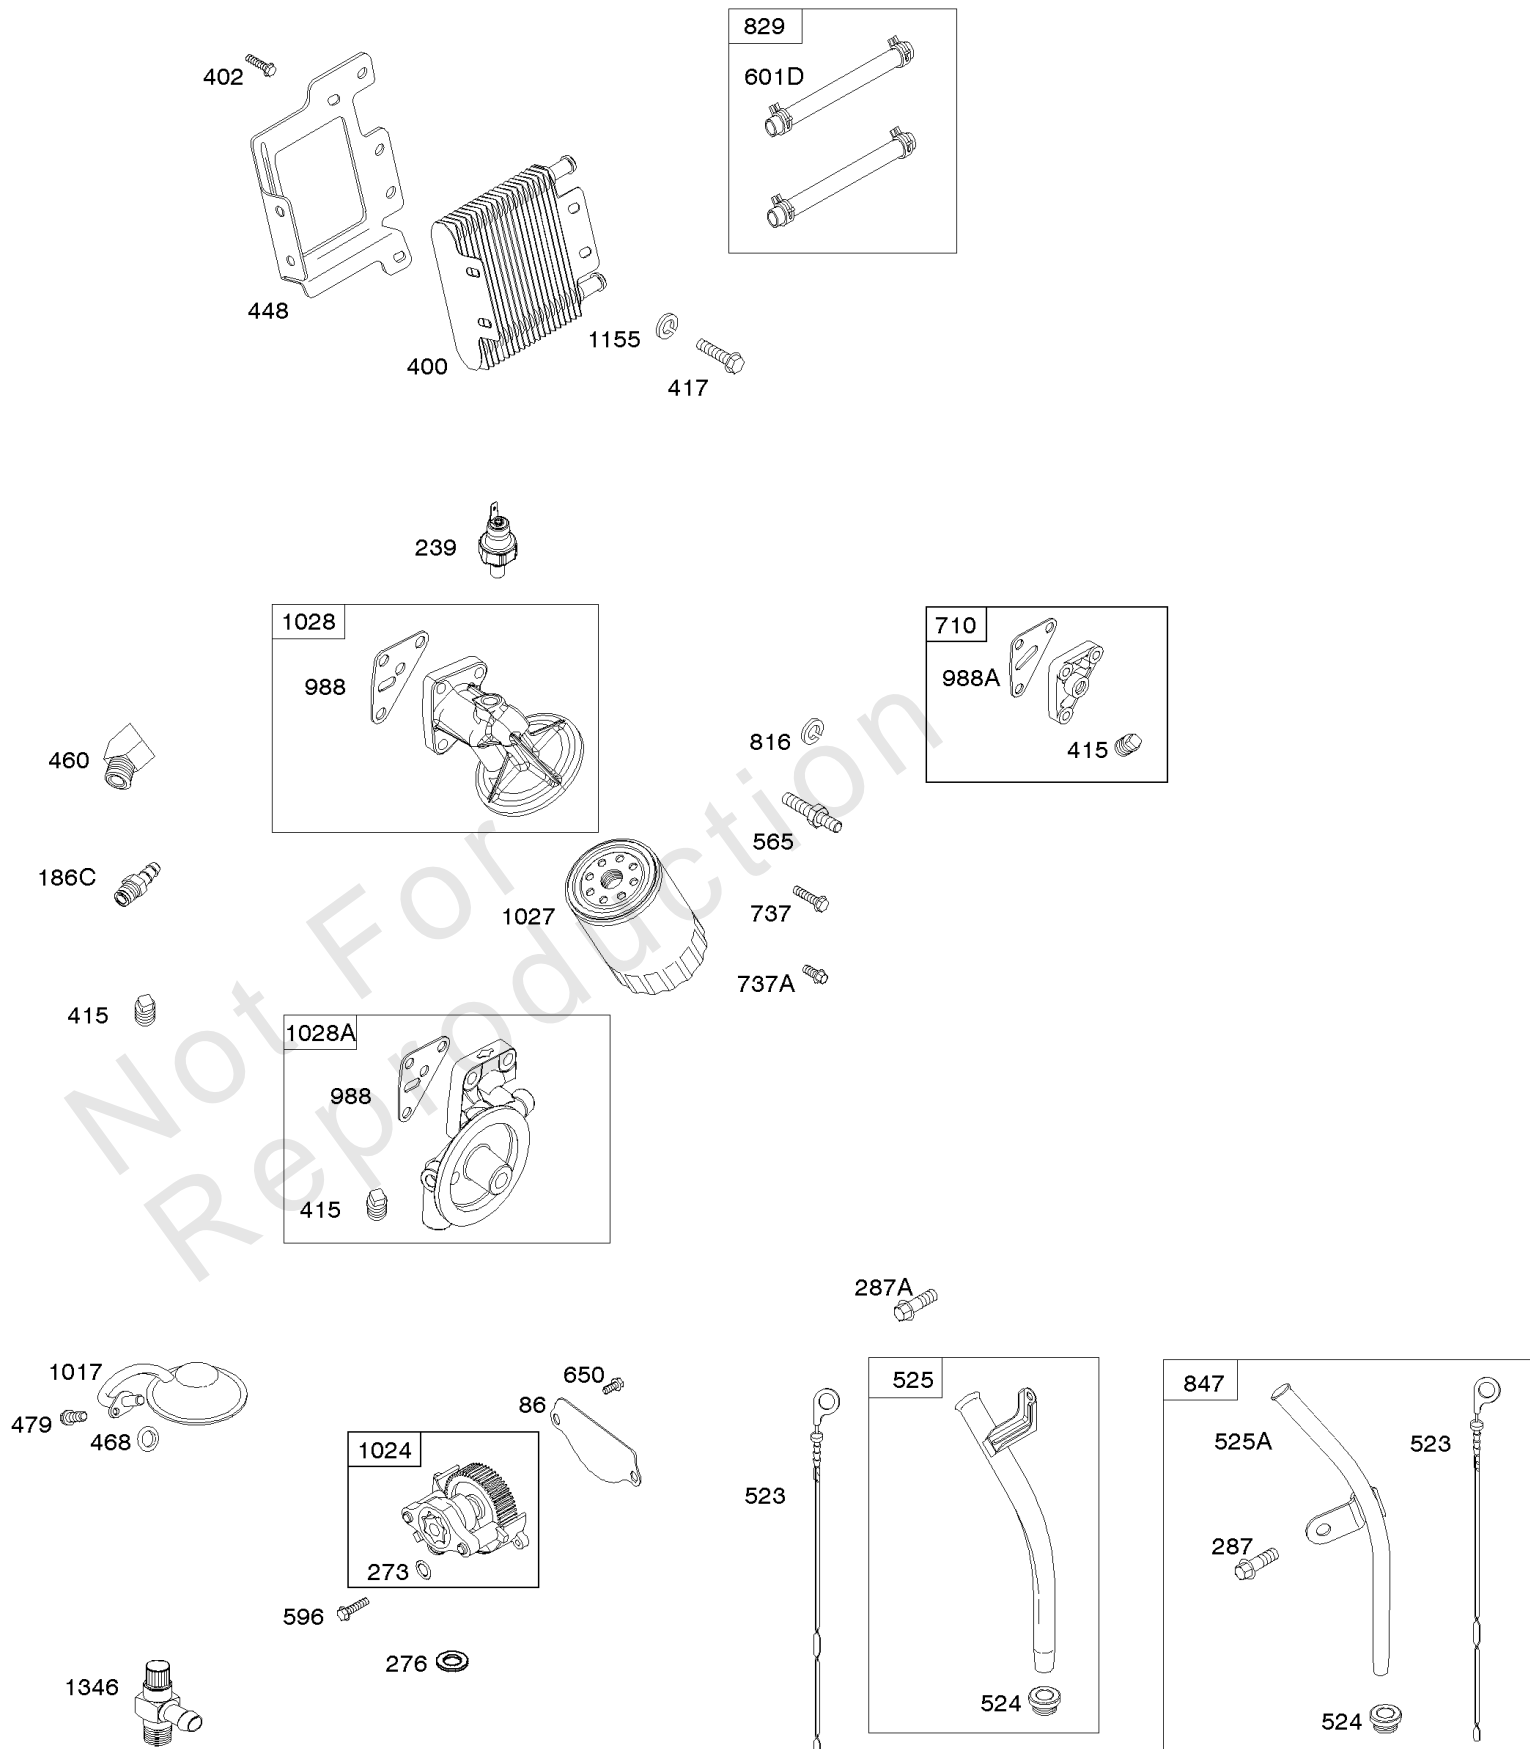

Lubrication

REF NO	PART NO	QTY	DESCRIPTION
86	690745		COVER, Gear
239	690233		SWITCH, Oil Pressure
273	690681		SEAL, O-Ring -(Oil Pump)
276	690724		WASHER, Sealing
287	692062		SCREW -(Dipstick Tube) (M8x18mm)
287A	806660		SCREW -(Dipstick Tube) (M8x18mm)
402	690679		SCREW -(Oil Filter Cover) (M6x21mm)
415	794903		PLUG -(1/8"-27 NPTF - EXTERNAL SQ)
417	843345		SCREW -(Oil Cooler)
468	690690		SEAL, O-Ring -(Oil Pump Screen)
479	807084		SCREW -(Oil Pump Screen)
523	693175		DIPSTICK
524	693172		SEAL, O-Ring -(Dipstick Tube)
525	693174		TUBE, Dipstick
565	690682		STUD -(Oil Filter Adapter)
596	691492		SCREW -(Oil Pump)
650	841233		SCREW -(Oil Deflector) (Oil Deflector)
710	807689		COVER, Oil Filter
737	690679		SCREW -(Oil Filter Adapter) (M6x21mm)
737A	841233		SCREW -(Oil Filter Adapter) (M6x10mm)
816	690706		WASHER -(Oil Filter Adapter)
988	692063		GASKET, Oil Adapter
988A	690687		GASKET, Oil Adapter
1017	690900		SCREEN, Oil Pump
1024	-----		Pump-Oil -(Oil Pump is No Longer Available) (See Reference 18 for correct replacement Crankcase Cover) -Used Before Code Date 07101500
1024	843825		PUMP, Oil -Used After Code Date 07101400
1027	842921		FILTER, Oil
1028A	808033		ADAPTER, Oil Filter
1346	492031		VALVE, Oil Drain Shut Off