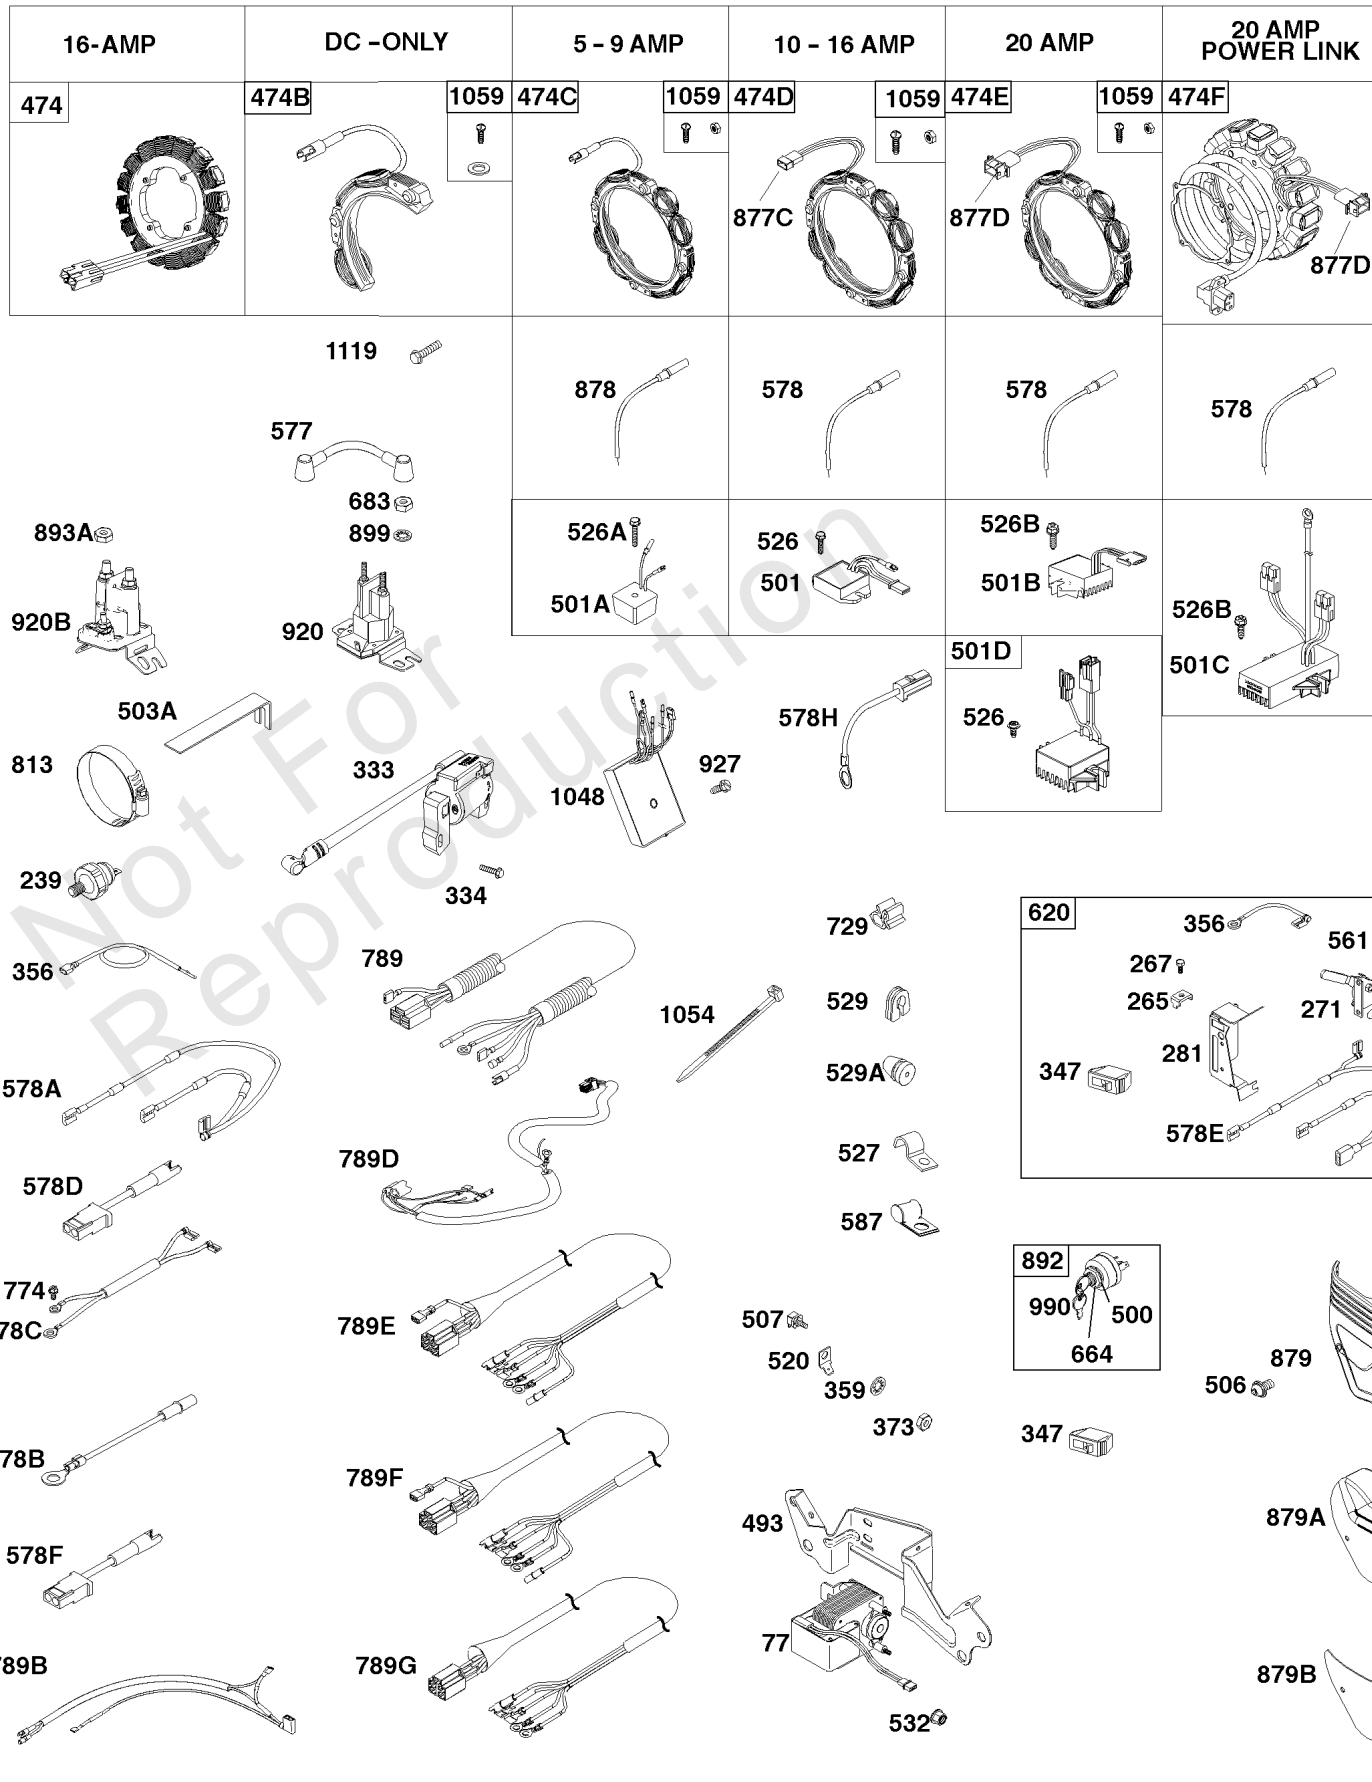

Air Cleaner

REF NO	PART NO	QTY	DESCRIPTION
1425	844712		HOSE, Purge Line
1431	844035		WASHER -(Tube Clamp)

Not For Reproduction

Alternator, Ignition, Switches

REF NO	PART NO	QTY	DESCRIPTION
20	805049S		SEAL, Oil -(PTO Side)
77	-----		Motor-Servo -(Motor-Servo is No Longer Available)(See ref#1463 for Replacement Kit)
239	690233		SWITCH, Oil Pressure
265	691024		CLAMP, Casing
267	692083		SCREW -(Casing Clamp)
267	841552		SCREW -(Casing Clamp) (M5x20mm)
271	692541		LEVER, Control
281	690742		PANEL, Control
333	845606		ARMATURE, Magneto
334	692066		SCREW -(Magneto Armature)
347	795333		SWITCH, Rocker
356	690796		WIRE, Stop -(Control Panel)
359	691077		WASHER -(Ground Terminal)
373	691612		NUT -(Ground Terminal)
474D	592830		ALTERNATOR -(10-16 Amp Regulated)
493	691518		BRACKET, Mounting
500	691086		WASHER -(Key Switch)
501	845907		REGULATOR
503A	845016		STRAP, Starter -(60mm)
506	807120		SCREW -(Carburetor/EFI Cover)
507	691972		INSULATOR
520	691084		TERMINAL, Ground
526	692067		SCREW -(Regulator) (M6x12mm)
526B	691547		SCREW -(Regulator) (M6x28mm)
527	690423		CLAMP, Tube
529	690744		GROMMET
529A	691527		GROMMET
532	691115		NUT -(Mounting Bracket)
561	690713		NUT -(Control Lever)
577	690795		CABLE, Starter
578	692306		WIRE ASSEMBLY
578A	844547		WIRE ASSEMBLY
578B	845849		WIRE ASSEMBLY
578E	691999		WIRE ASSEMBLY
578C	690809		WIRE ASSEMBLY
587	807116		CLAMP, Cable
620	494052		BRACKET, Control -(Ignition Coil)
664	691087		NUT -(Key Switch)