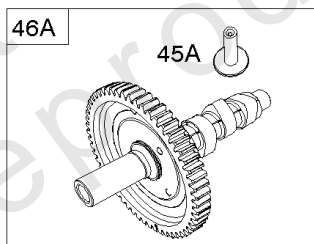

REQUIRED when replacing parts with warning labels affixed.

USED AFTER DATE CODE: 07062900

USED BEFORE DATE CODE: 07063000

Camshaft, Crankshaft, Cylinder, Piston, Rings, Connecting Rod, Breather

REF NO	PART NO	QTY	DESCRIPTION
1	692544		CYLINDER ASSEMBLY
2	808534		KIT, Bushing/Seal -(Magneto Side)
3	805101S		SEAL, Oil -(Magneto Side)
8	808984		BREATHER ASSEMBLY
9	844986		GASKET, Breather
10	690751		SCREW -(Breather Assembly)
11	691556		TUBE, Breather
11A	844921		TUBE, Breather -Used After Code Date 09122200
11B	806083S		TUBE, Breather -Used Before Code Date 09122300
15	690946		PLUG, Oil Drain -(3/8"-18 NPTF-External 7/16" Sq)
15	691680		PLUG, Oil Drain -(3/8"-18 NPTF - Internal 3/8" Sq)
16	843795		CRANKSHAFT
17	843827		BEARING, Ball
25	843821		PISTON ASSEMBLY -(.020 Oversize)
25	844540		PISTON ASSEMBLY -(Standard) -Used Before Code Date 07063000
25	843792		PISTON ASSEMBLY -(Standard) -Used After Code Date 07062900
26	843793		SET, Ring -(Standard)
26	843822		SET, Ring -(.020 Oversize)
27	690683		LOCK, Piston Pin
28	844541		PIN, Piston -(Standard)
29	807900S		ROD, Connecting -(Standard)
32	690698		SCREW -(Connecting Rod)
46	845649		CAMSHAFT
357	691483		KEY, Drive Pulley
377	808095		KEY, Flywheel
377A	691639		KEY, Timing
572	690686		BAFFLE, Breather
598	807625		SHIM, End Play -(Crankshaft or Camshaft Bearing)
601B	791850		CLAMP, Hose
718	806469		PIN, Locating
741	846085		GEAR, Timing
1025	690689		SPOOL, Governor
1036	-----		Label-Emissions -(Available From A Briggs & Stratton Authorized Dealer)
1133	690342		SCREW -(Crankshaft)
1319	-----		Label-Warning
1330	272144		MANUAL, Repair