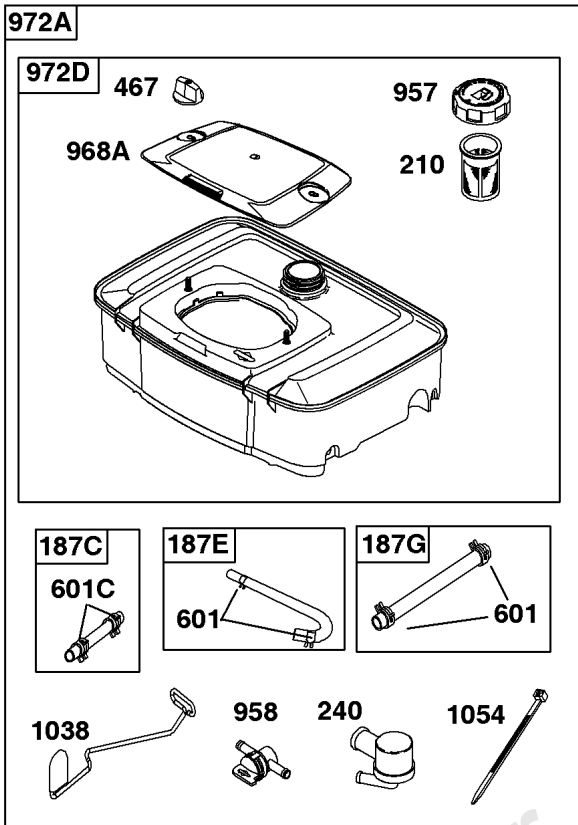

Cylinder Head, Valves, Valve Covers

REF NO	PART NO	QTY	DESCRIPTION
1254	807084		SCREW -(Rocker Arm Stud)

Not For Reproduction

Electronic Governor

REF NO	PART NO	QTY	DESCRIPTION
51	691694		GASKET, Intake -(Manifold To Carburetor)
51A	692035		GASKET, Intake -(Manifold to Cylinder Head)
163B	844931		GASKET, Air Cleaner
501	845907		REGULATOR
564	690677		SCREW -(Control Cover)
578B	845849		WIRE ASSEMBLY
883	691613		GASKET, Exhaust
971	807084		SCREW -(Air Cleaner Base to Carburetor/Throttle Body) (M6x14mm)
1048A	845556		MODULE, Electronic Governor
1301	845823		NUT -(Wiring Harness) (#8-32)

Exhaust System

REF NO	PART NO	QTY	DESCRIPTION
994A	808361		ARRESTOR, Spark
1177	845823		NUT -(Muffler) (M8)

Not For Reproduction

Flywheel, Rotating Screen, Stub Shaft

REF NO	PART NO	QTY	DESCRIPTION
23	809236		FLYWHEEL -(Steel Ring Gear)
73B	841440		SCREEN, Rotating
74	841441		SCREW -(Rotating Screen) (M5x14mm)
165	693148		NUT -(Ring Gear)
332	690887		NUT -(Flywheel)
363	19203		PULLER, Flywheel
455	841794		CUP, Flywheel
563	841735		SCREW -(Debris Screen Guard)
668A	691500		SPACER
668B	691215		SPACER
678	841730		SPACER -(Rewind)
718B	841581		PIN, Locating -Used After Code Date 04021500
718B	690740		PIN, Locating -Used Before Code Date 04021600
726	----		Gear-Ring -(Steel)(See Reference 23 for Service)
849	691088		SCREW -(Stub Shaft) (5/16-18x1.1)
849A	846236		SCREW -(Stub Shaft) (M8x34mm)
934	691058		SCREW -(Fan Retainer)
1005	841439		FAN, Flywheel
1006	690452		RETAINER, Fan
1044	692056		SCREW -(Flywheel) (M8x14mm)
1047	841580		SHAFT, Stub