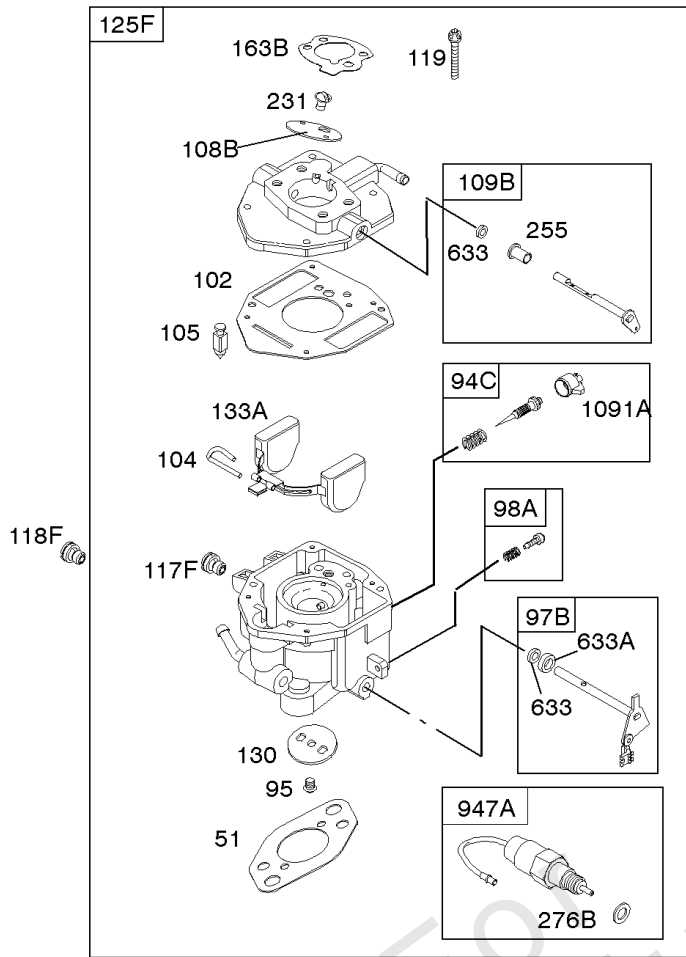

REQUIRED when replacing parts with warning labels affixed.

USED AFTER DATE CODE: 07062900

USED BEFORE DATE CODE: 07063000

Camshaft, Crankshaft, Cylinder, Piston, Rings, Connecting Rod, Breather

REF NO	PART NO	QTY	DESCRIPTION
1	692544		CYLINDER ASSEMBLY
2	808534		KIT, Bushing/Seal -(Magneto Side)
3	805101S		SEAL, Oil -(Magneto Side)
8	808984		BREATHER ASSEMBLY
9	844986		GASKET, Breather
10	690751		SCREW -(Breather Assembly)
11	691556		TUBE, Breather
11A	844921		TUBE, Breather -Used After Code Date 09122200
11B	806083S		TUBE, Breather -Used Before Code Date 09122300
15	690946		PLUG, Oil Drain -(3/8"-18 NPTF-External 7/16" Sq)
15	691680		PLUG, Oil Drain -(3/8"-18 NPTF - Internal 3/8" Sq)
16	843795		CRANKSHAFT
17	843827		BEARING, Ball
25	843821		PISTON ASSEMBLY -(.020 Oversize)
25	844540		PISTON ASSEMBLY -(Standard) -Used Before Code Date 07063000
25	843792		PISTON ASSEMBLY -(Standard) -Used After Code Date 07062900
26	843793		SET, Ring -(Standard)
26	843822		SET, Ring -(.020 Oversize)
27	690683		LOCK, Piston Pin
28	844541		PIN, Piston -(Standard)
29	807900S		ROD, Connecting -(Standard)
32	690698		SCREW -(Connecting Rod)
46	845649		CAMSHAFT
357	691483		KEY, Drive Pulley
377	808095		KEY, Flywheel
377A	691639		KEY, Timing
572	690686		BAFFLE, Breather
598	807625		SHIM, End Play -(Crankshaft or Camshaft Bearing)
601B	791850		CLAMP, Hose
718	806469		PIN, Locating
741	846085		GEAR, Timing
1025	690689		SPOOL, Governor
1036	-----		Label-Emissions -(Available From A Briggs & Stratton Authorized Dealer)
1133	690342		SCREW -(Crankshaft)
1319	-----		Label-Warning
1330	272144		MANUAL, Repair