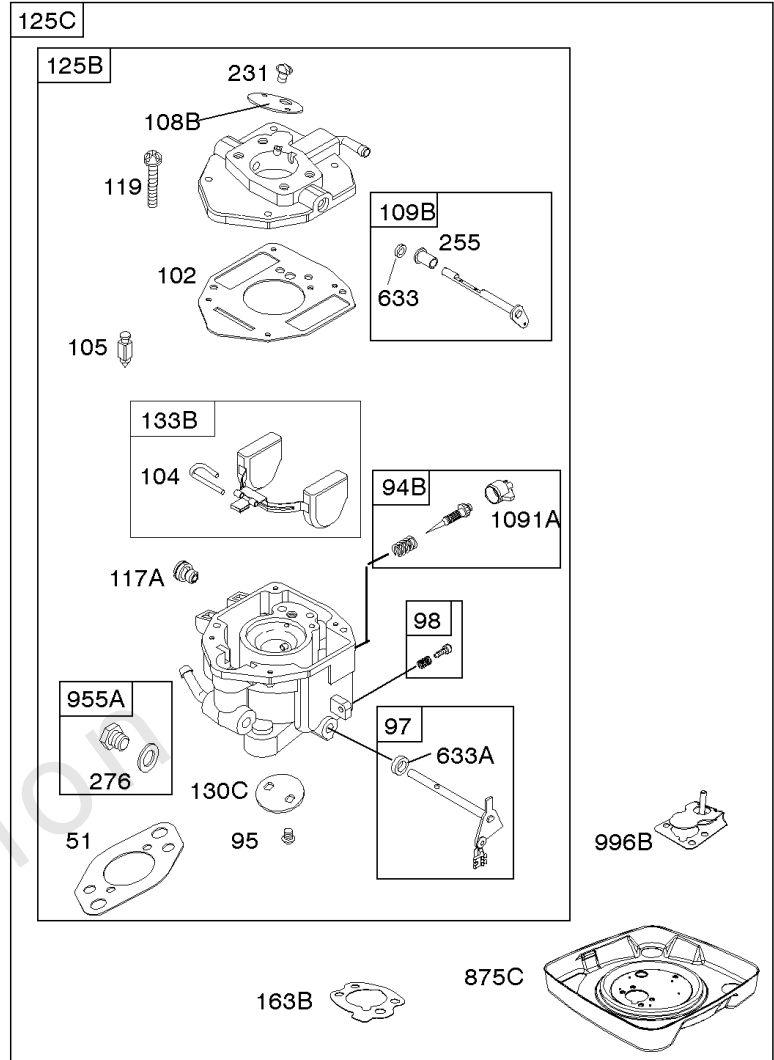

Carburetor

REF NO	PART NO	QTY	DESCRIPTION
51	691694		GASKET, Intake -(Manifold To Carburetor)
51A	692035		GASKET, Intake -(Manifold to Cylinder Head)
94	842880		KIT, Idle Mixture
94B	845021		KIT, Idle Mixture
95	690718		SCREW -(Throttle Valve)
98	808177		KIT, Idle Speed
102	692077		GASKET, Carburetor Body
104	690723		PIN, Float Hinge
105	797410		VALVE, Float Needle
108A	806134		VALVE, Choke
108B	844989		VALVE, Choke
109B	843321		SHAFT, Choke
110	806861		WASHER -(Choke Shaft)
117A	806373		JET, Main -(Standard)
117B	806126		JET, Main -(Standard)
118A	690880		JET, Main -(High Altitude) (9000 Feet)
118A	809685		JET, Main -(High Altitude) (5000 Feet)
118D	841670		JET, Main -(High Altitude) (5000 Feet)
118C	842439		JET, Main -(High Altitude) (5000 Feet)
118C	845903		JET, Main -(High Altitude) (9000 Feet)
118D	690881		JET, Main -(High Altitude) (9000 Feet)
118E	807012		JET, Main -(High Altitude) (9000 Feet)
118E	809442		JET, Main -(High Altitude) (5000 Feet)
119	690720		SCREW -(Upper Carburetor Body to Lower Carburetor Body)
125B	845023		CARBURETOR -(Carburetor Only)
125C	846109		CARBURETOR -(Carburetor with Air Cleaner Base)
130C	806132		VALVE, Throttle
131	845022		KIT, Throttle Shaft
132A	690863		STOP, Throttle
133B	843320		FLOAT, Carburetor
142A	806128		NOZZLE, Carburetor
163B	844931		GASKET, Air Cleaner
186	844032		CONNECTOR, Hose
186A	845121		CONNECTOR, Hose
217	806862		SPRING, Choke Return
231	690718		SCREW -(Choke Valve)
255	690721		BUSHING, Choke Shaft
276	690724		WASHER, Sealing