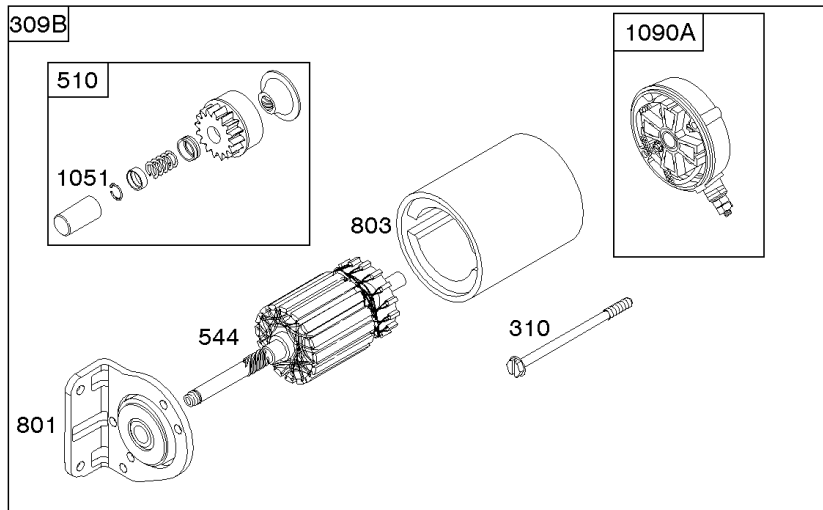

Replacement Engine - US & Canada

REF NO	PART NO	QTY	DESCRIPTION
--------	---------	-----	-------------

Not For Reproduction

Shrouds

REF NO	PART NO	QTY	DESCRIPTION
37	841309		GUARD, Flywheel
78	690688		SCREW -(Flywheel Guard)
197	807163		SCREW -(Back Plate)
215	841183		GUIDE, Air -(Cylinder 1)
215F	841182		GUIDE, Air -(Cylinder 2)
318	690932		SCREW -(Mounting Bracket)
322	841233		SCREW -(Cylinder Head Cover)
349	690238		NUT -(Cylinder Head Cover)
447	841233		SCREW -(Air Guide Cover)
529	690744		GROMMET
573	841310		PLATE, Back
727	841313		COVER, Starter Drive
732	690688		SCREW -(Starter Drive Cover)
732A	841233		SCREW -(Starter Drive Cover)
865	843768		COVER, Air Guide -(Black)
1351	690682		STUD -(Cylinder Shield) (Cylinder Shield)