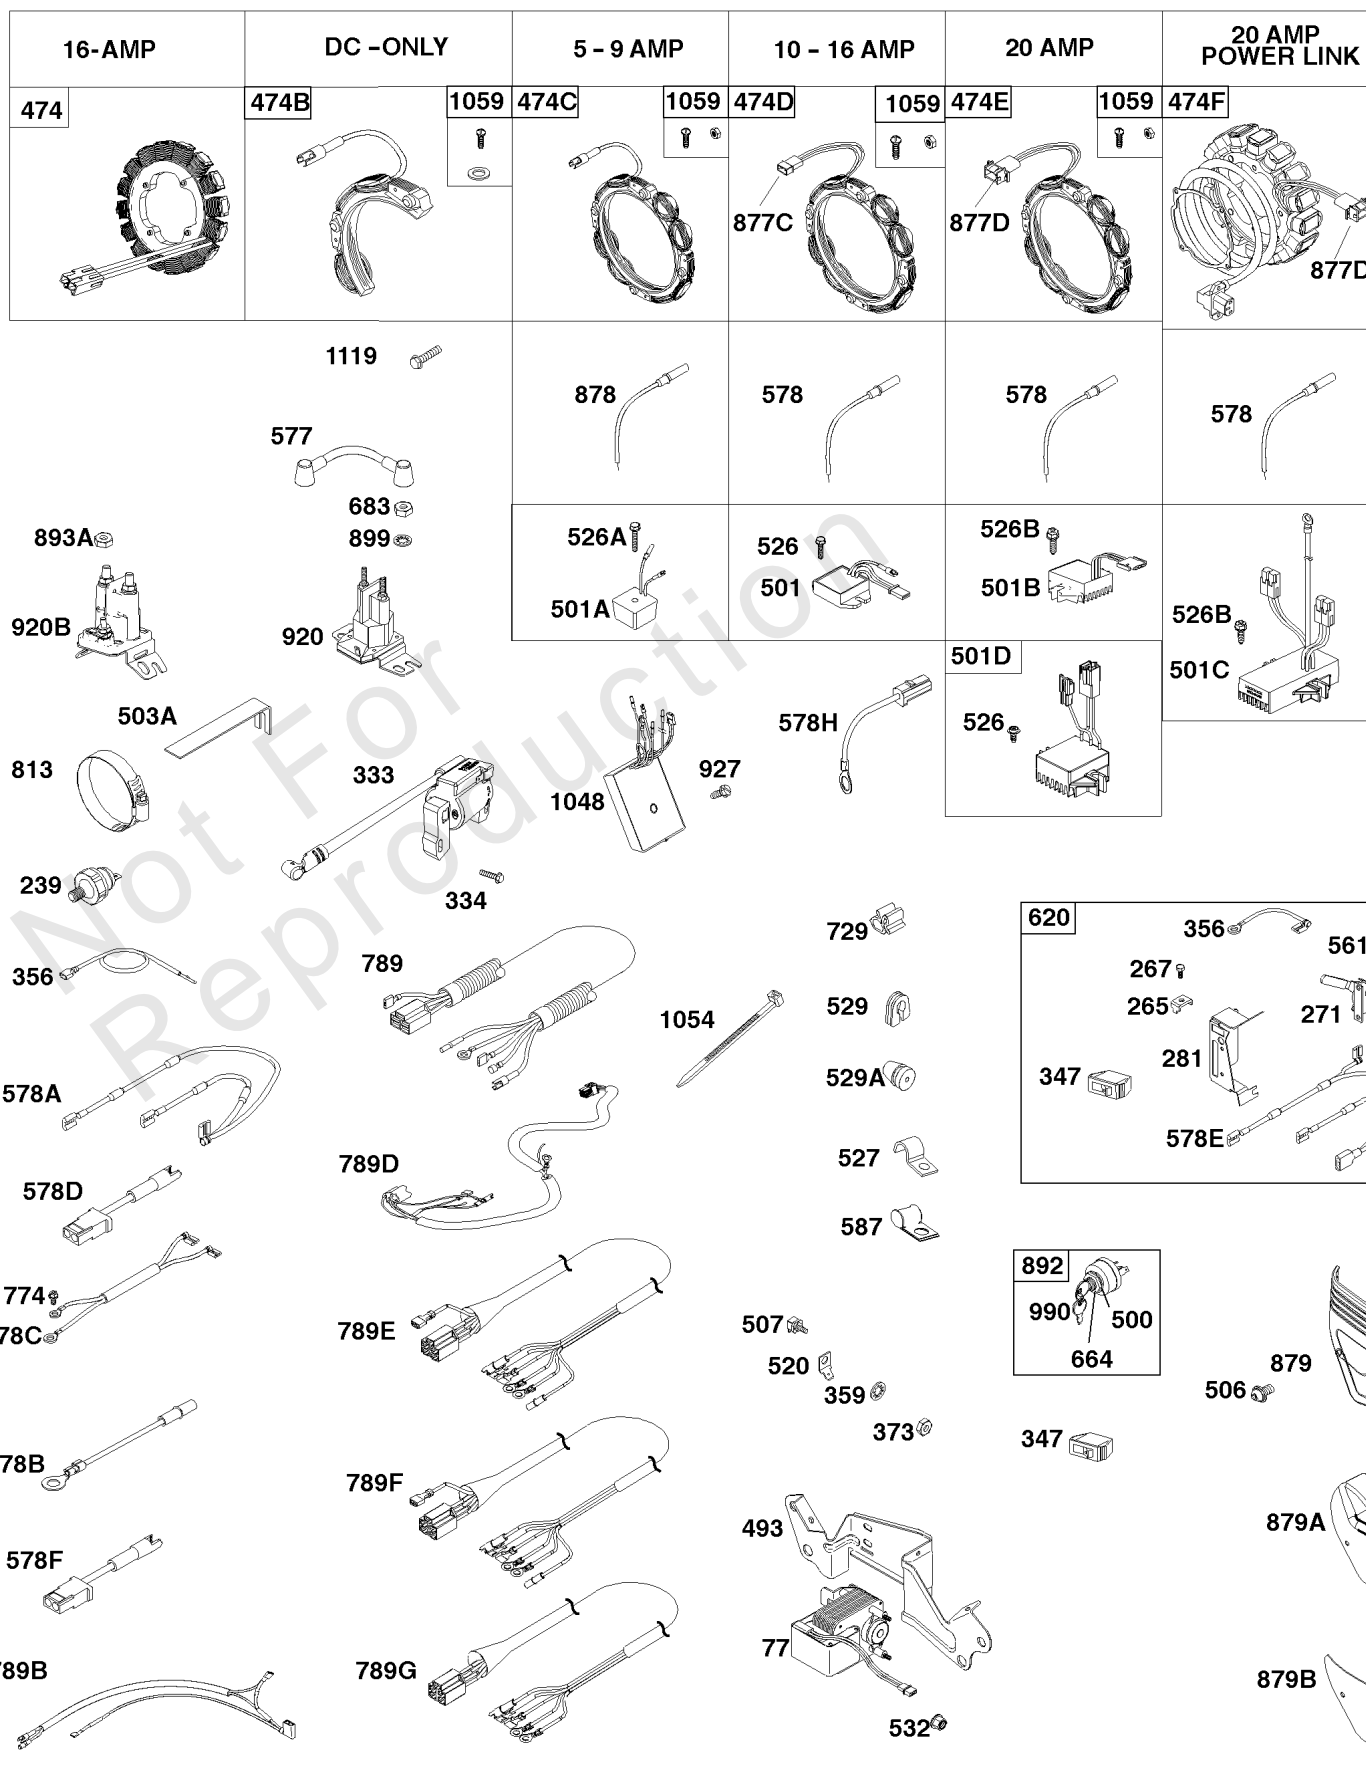

Air Cleaner

REF NO	PART NO	QTY	DESCRIPTION
1425	844712		HOSE, Purge Line
1431	844035		WASHER -(Tube Clamp)

Not For Reproduction

Alternator, Ignition, Switches

REF NO	PART NO	QTY	DESCRIPTION
20	805049S		SEAL, Oil -(PTO Side)
77	-----		Motor-Servo -(Motor-Servo is No Longer Available)(See ref#1463 for Replacement Kit)
239	690233		SWITCH, Oil Pressure
265	691024		CLAMP, Casing
267	692083		SCREW -(Casing Clamp)
267	841552		SCREW -(Casing Clamp) (M5x20mm)
271	692541		LEVER, Control
281	690742		PANEL, Control
333	845606		ARMATURE, Magneto
334	692066		SCREW -(Magneto Armature)
347	795333		SWITCH, Rocker
356	690796		WIRE, Stop -(Control Panel)
359	691077		WASHER -(Ground Terminal)
373	691612		NUT -(Ground Terminal)
474D	592830		ALTERNATOR -(10-16 Amp Regulated)
493	691518		BRACKET, Mounting
500	691086		WASHER -(Key Switch)
501	845907		REGULATOR
503A	845016		STRAP, Starter -(60mm)
506	807120		SCREW -(Carburetor/EFI Cover)
507	691972		INSULATOR
520	691084		TERMINAL, Ground
526	692067		SCREW -(Regulator) (M6x12mm)
526B	691547		SCREW -(Regulator) (M6x28mm)
527	690423		CLAMP, Tube
529	690744		GROMMET
529A	691527		GROMMET
532	691115		NUT -(Mounting Bracket)
561	690713		NUT -(Control Lever)
577	690795		CABLE, Starter
578	692306		WIRE ASSEMBLY
578A	844547		WIRE ASSEMBLY
578B	845849		WIRE ASSEMBLY
578E	691999		WIRE ASSEMBLY
578C	690809		WIRE ASSEMBLY
587	807116		CLAMP, Cable
620	494052		BRACKET, Control -(Ignition Coil)
664	691087		NUT -(Key Switch)