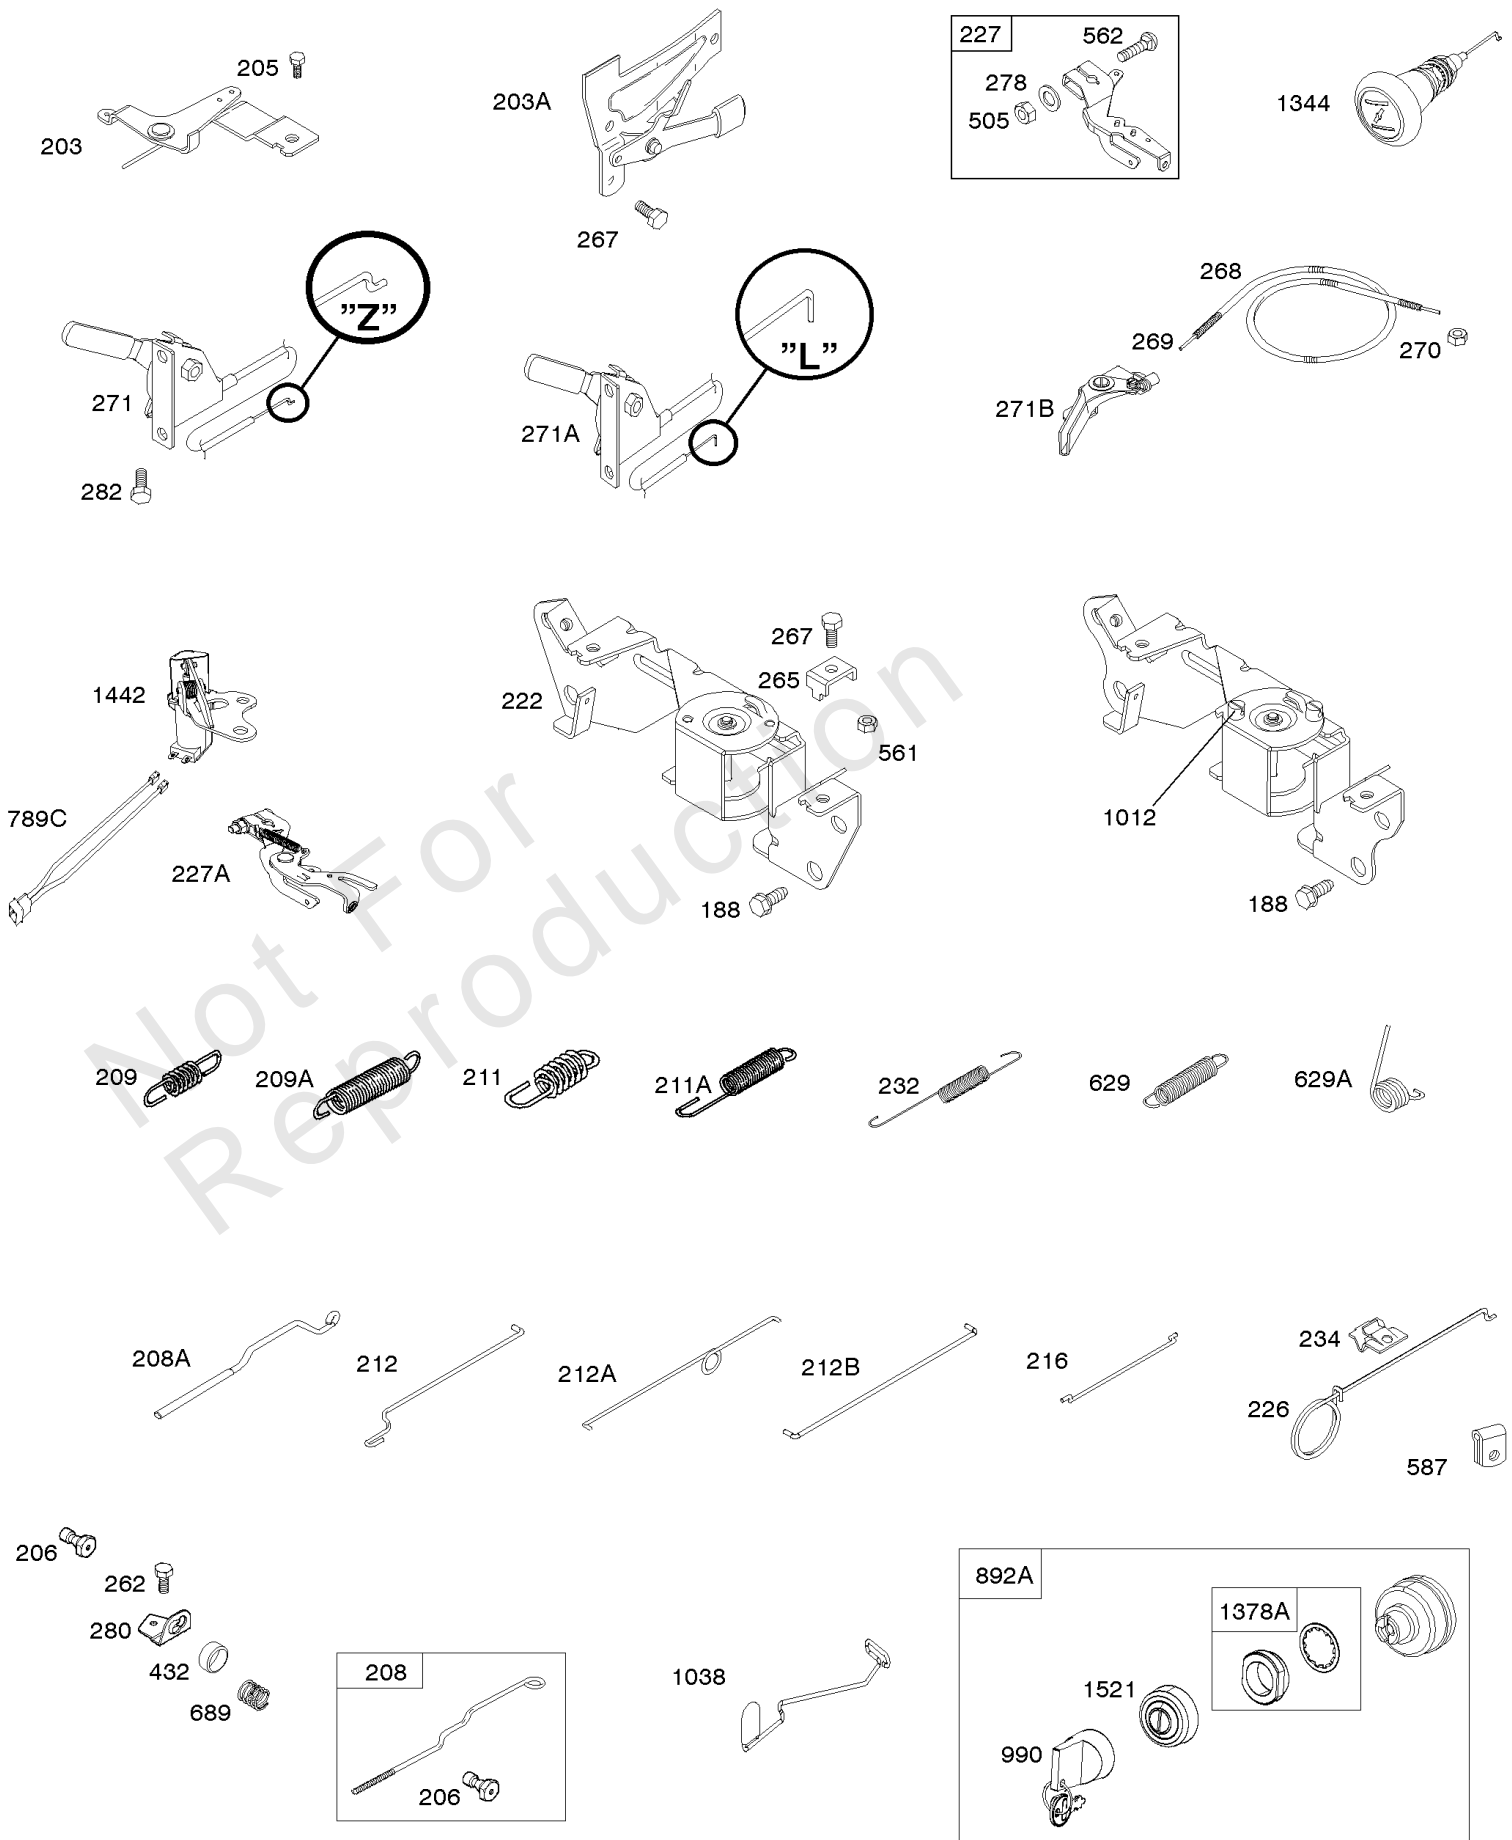

Carburetor

REF NO	PART NO	QTY	DESCRIPTION
276B	806137		WASHER, Sealing -(Solenoid)
601B	791850		CLAMP, Hose
633	690722		SEAL, Choke/Throttle Shaft
633A	806131		SEAL, Choke/Throttle Shaft
807	805557		SPACER -(Throttle)
947A	692094		SOLENOID, Fuel
955A	807723		PLUG, Carburetor
1091	691516		CAP, Limiter
1091A	844448		CAP, Limiter

Controls, Governor Spring

REF NO	PART NO	QTY	DESCRIPTION
188	692056		SCREW -(Control Bracket) (M8x14mm)
188	845964		SCREW -(Control Bracket) (M8x10mm)
203	690923		CRANK, Bell
205	692083		SCREW -(Bell Crank)
206	691244		NUT, Governor Adjusting
208	808453		ROD, Governor Control
209	692070		SPRING, Governor -(Main)
211	692069		SPRING, Governed Idle -(Red)
212	847015		LINK, Throttle
212A	691519		LINK, Throttle
216	690705		LINK, Choke
222	845305		BRACKET, Control -(Used With Control Lever And/Or Wire With Z Formed End)
226	692075		ROD, Choke
227	690236		LEVER, Governor Control
232	692073		SPRING, Governor Link
234	691723		CLIP, Control Rod
262	692083		SCREW -(Rod Bracket) (M5x12mm)
262	841552		SCREW -(Rod Bracket) (M5x20mm)
265	691024		CLAMP, Casing
267	841552		SCREW -(Casing Clamp) (M5x20mm)
267	692083		SCREW -(Casing Clamp)
268	691025		CASING, Control Wire
269	691026		WIRE, Control
270	691027		NUT -(Control Wire Casing)
271	692541		LEVER, Control
271A	692105		LEVER, Control
271B	691028		LEVER, Control
278	842122		WASHER -(Governor Control Lever)
280	691526		BRACKET, Fixed Speed
282	692083		SCREW -(Control Lever)
432	691509		CAP, Spring
505	844752		NUT -(Governor Control Lever)
561	690713		NUT -(Control Bracket)
562	690239		BOLT -(Governor Control Lever)
587	807116		CLAMP, Cable
629	806717		SPRING, Throttle Return -(Throttle Return)
629A	806716		SPRING, Throttle Return -(Throttle Return)
689	691272		SPRING, Friction