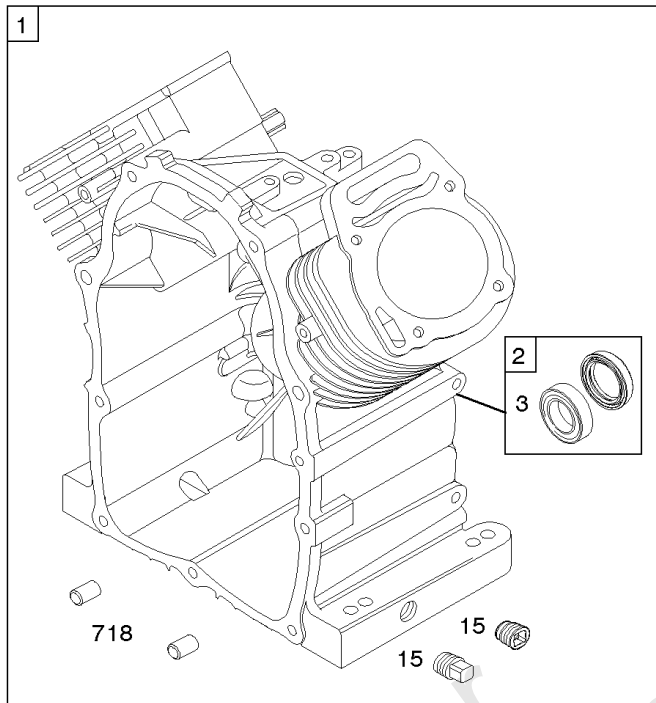

REQUIRED when replacing parts with warning labels affixed.

USED AFTER DATE CODE: 07062900

USED BEFORE DATE CODE: 07063000

Camshaft, Crankshaft, Cylinder, Piston, Rings, Connecting Rod, Breather

REF NO	PART NO	QTY	DESCRIPTION
1	692544		CYLINDER ASSEMBLY
2	808534		KIT, Bushing/Seal -(Magneto Side)
3	805101S		SEAL, Oil -(Magneto Side)
8	808984		BREATHER ASSEMBLY
9	844986		GASKET, Breather
10	690751		SCREW -(Breather Assembly)
11	691556		TUBE, Breather
11A	844921		TUBE, Breather -Used After Code Date 09122200
11B	806083S		TUBE, Breather -Used Before Code Date 09122300
15	690946		PLUG, Oil Drain -(3/8"-18 NPTF-External 7/16" Sq)
15	691680		PLUG, Oil Drain -(3/8"-18 NPTF - Internal 3/8" Sq)
16	843795		CRANKSHAFT
17	843827		BEARING, Ball
25	843821		PISTON ASSEMBLY -(.020 Oversize)
25	844540		PISTON ASSEMBLY -(Standard) -Used Before Code Date 07063000
25	843792		PISTON ASSEMBLY -(Standard) -Used After Code Date 07062900
26	843793		SET, Ring -(Standard)
26	843822		SET, Ring -(.020 Oversize)
27	690683		LOCK, Piston Pin
28	844541		PIN, Piston -(Standard)
29	807900S		ROD, Connecting -(Standard)
32	690698		SCREW -(Connecting Rod)
46	845649		CAMSHAFT
357	691483		KEY, Drive Pulley
377	808095		KEY, Flywheel
377A	691639		KEY, Timing
572	690686		BAFFLE, Breather
598	807625		SHIM, End Play -(Crankshaft or Camshaft Bearing)
601B	791850		CLAMP, Hose
718	806469		PIN, Locating
741	846085		GEAR, Timing
1025	690689		SPOOL, Governor
1036	-----		Label-Emissions -(Available From A Briggs & Stratton Authorized Dealer)
1133	690342		SCREW -(Crankshaft)
1319	-----		Label-Warning
1330	272144		MANUAL, Repair