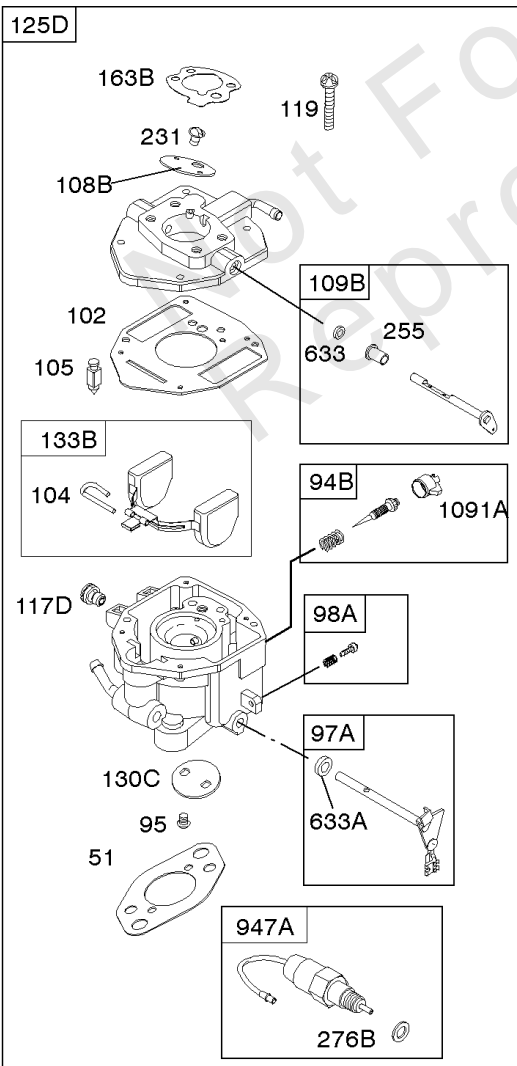

Carburetor

REF NO	PART NO	QTY	DESCRIPTION
51	691694		GASKET, Intake -(Manifold To Carburetor)
51A	692035		GASKET, Intake -(Manifold to Cylinder Head)
94	842880		KIT, Idle Mixture
94B	845021		KIT, Idle Mixture
95	690718		SCREW -(Throttle Valve)
98	808177		KIT, Idle Speed
102	692077		GASKET, Carburetor Body
104	690723		PIN, Float Hinge
105	797410		VALVE, Float Needle
108A	806134		VALVE, Choke
108B	844989		VALVE, Choke
109B	843321		SHAFT, Choke
110	806861		WASHER -(Choke Shaft)
117A	806373		JET, Main -(Standard)
117B	806126		JET, Main -(Standard)
118A	690880		JET, Main -(High Altitude) (9000 Feet)
118A	809685		JET, Main -(High Altitude) (5000 Feet)
118D	841670		JET, Main -(High Altitude) (5000 Feet)
118C	842439		JET, Main -(High Altitude) (5000 Feet)
118C	845903		JET, Main -(High Altitude) (9000 Feet)
118D	690881		JET, Main -(High Altitude) (9000 Feet)
118E	807012		JET, Main -(High Altitude) (9000 Feet)
118E	809442		JET, Main -(High Altitude) (5000 Feet)
119	690720		SCREW -(Upper Carburetor Body to Lower Carburetor Body)
125B	845023		CARBURETOR -(Carburetor Only)
125C	846109		CARBURETOR -(Carburetor with Air Cleaner Base)
130C	806132		VALVE, Throttle
131	845022		KIT, Throttle Shaft
132A	690863		STOP, Throttle
133B	843320		FLOAT, Carburetor
142A	806128		NOZZLE, Carburetor
163B	844931		GASKET, Air Cleaner
186	844032		CONNECTOR, Hose
186A	845121		CONNECTOR, Hose
217	806862		SPRING, Choke Return
231	690718		SCREW -(Choke Valve)
255	690721		BUSHING, Choke Shaft
276	690724		WASHER, Sealing