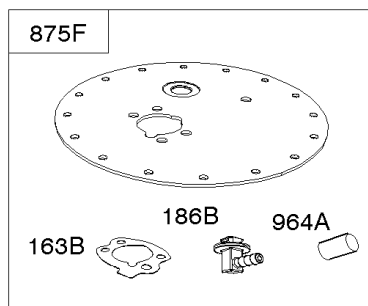

Model Components	Page
Air Cleaner.....	6
Alternator, Ignition, Switches.....	10
Blower Housing, Rewind Starter.....	14
Camshaft, Crankshaft, Cylinder, Piston, Rings, Connecting Rod, Breather.....	16
Carburetor.....	20
Carburetor Overhaul Kit, Engine & Valve Set.....	24
Controls, Governor Spring.....	26
Crankcase Cover, Intake Manifold.....	30
Cylinder Head, Valves, Valve Covers.....	34
Electronic Governor.....	38
Exhaust System.....	40
Flywheel, Rotating Screen, Stub Shaft.....	44
Fuel Supply.....	46
Lubrication.....	50
Replacement Engine - US & Canada.....	52
Shrouds.....	53
Starter - Electric #1.....	55
Starter - Electric #2.....	57

Not For
Reproduction