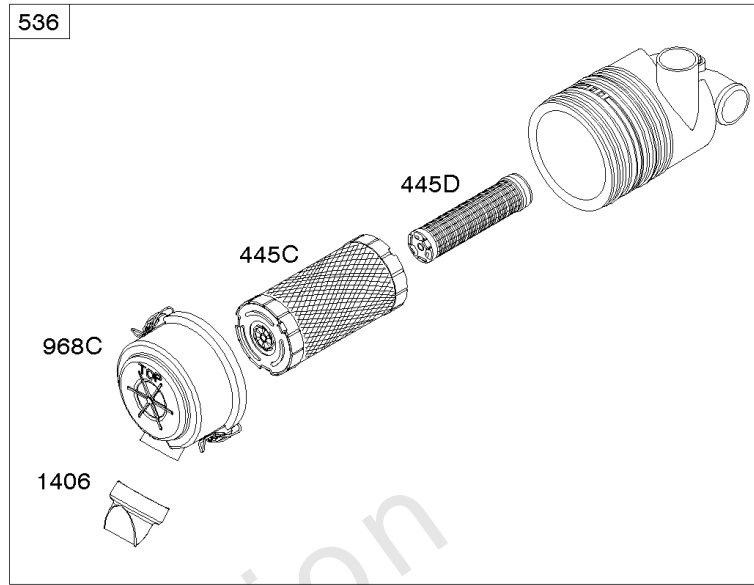

Parts Manual

Mfg. No: 356447-0381-F1

Model Components	Page
Air Cleaner.....	6
Alternator, Ignition, Switches.....	10
Blower Housing, Rewind Starter.....	14
Camshaft, Crankshaft, Cylinder, Piston, Rings, Connecting Rod, Breather.....	16
Carburetor.....	20
Carburetor Overhaul Kit, Engine & Valve Set.....	24
Controls, Governor Spring.....	26
Crankcase Cover, Intake Manifold.....	30
Cylinder Head, Valves, Valve Covers.....	34
Electronic Governor.....	38
Exhaust System.....	40
Flywheel, Rotating Screen, Stub Shaft.....	44
Fuel Supply.....	46
Lubrication.....	50
Replacement Engine - US & Canada.....	52
Shrouds.....	53
Starter - Electric #1.....	55
Starter - Electric #2.....	57

Not For
Reproduction

Air Cleaner

REF NO	PART NO	QTY	DESCRIPTION
163B	844931		GASKET, Air Cleaner
163C	841823		GASKET, Air Cleaner -(Air Cleaner)
186	844032		CONNECTOR, Hose
186A	845121		CONNECTOR, Hose
186B	845141		CONNECTOR, Hose
276B	806137		WASHER, Sealing -(Solenoid)
480	806660		SCREW -(Tube Clamp) (M8x18mm)
536	809670		CLEANER, Air
582	809878		CLAMP, Air Cleaner
601E	593879		CLAMP, Hose
717	692153		BRACKET, Air Cleaner
833B	691593		SCREW -(Air Cleaner Mounting Strap/Stud) (M6x12mm)
875F	844996		BASE, Air Cleaner
953	845030		SCREEN, Air Cleaner
964A	807468		CAP, Carburetor
968B	841822		COVER, Air Cleaner
971	807084		SCREW -(Air Cleaner Base to Carburetor/Throttle Body) (M6x14mm)
1046	692082		PLUG, Blower Housing
1406	842623		VALVE, Debris
1425	844712		HOSE, Purge Line
1431	844035		WASHER -(Tube Clamp)