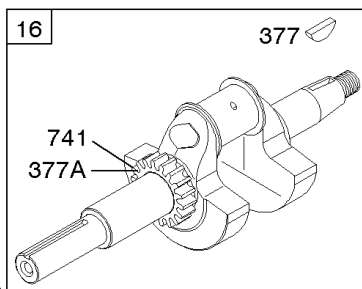

REQUIRED when replacing parts with warning labels affixed.

USED AFTER DATE CODE: 07062900

USED BEFORE DATE CODE: 07063000

Camshaft, Crankshaft, Cylinder, Piston, Rings, Connecting Rod, Breather

REF NO	PART NO	QTY	DESCRIPTION
1	692544		CYLINDER ASSEMBLY
2	808534		KIT, Bushing/Seal -(Magneto Side)
3	805101S		SEAL, Oil -(Magneto Side)
8	808984		BREATHER ASSEMBLY
9	844986		GASKET, Breather
10	690751		SCREW -(Breather Assembly)
11	691556		TUBE, Breather
11A	844921		TUBE, Breather -Used After Code Date 09122200
11B	806083S		TUBE, Breather -Used Before Code Date 09122300
15	690946		PLUG, Oil Drain -(3/8"-18 NPTF-External 7/16" Sq)
15	691680		PLUG, Oil Drain -(3/8"-18 NPTF - Internal 3/8" Sq)
16	843795		CRANKSHAFT
17	843827		BEARING, Ball
25	843821		PISTON ASSEMBLY -(.020 Oversize)
25	844540		PISTON ASSEMBLY -(Standard) -Used Before Code Date 07063000
25	843792		PISTON ASSEMBLY -(Standard) -Used After Code Date 07062900
26	843793		SET, Ring -(Standard)
26	843822		SET, Ring -(.020 Oversize)
27	690683		LOCK, Piston Pin
28	844541		PIN, Piston -(Standard)
29	807900S		ROD, Connecting -(Standard)
32	690698		SCREW -(Connecting Rod)
46	845649		CAMSHAFT
357	691483		KEY, Drive Pulley
377	808095		KEY, Flywheel
377A	691639		KEY, Timing
572	690686		BAFFLE, Breather
598	807625		SHIM, End Play -(Crankshaft or Camshaft Bearing)
601B	791850		CLAMP, Hose
718	806469		PIN, Locating
741	846085		GEAR, Timing
1025	690689		SPOOL, Governor
1036	-----		Label-Emissions -(Available From A Briggs & Stratton Authorized Dealer)
1133	690342		SCREW -(Crankshaft)
1319	-----		Label-Warning
1330	272144		MANUAL, Repair