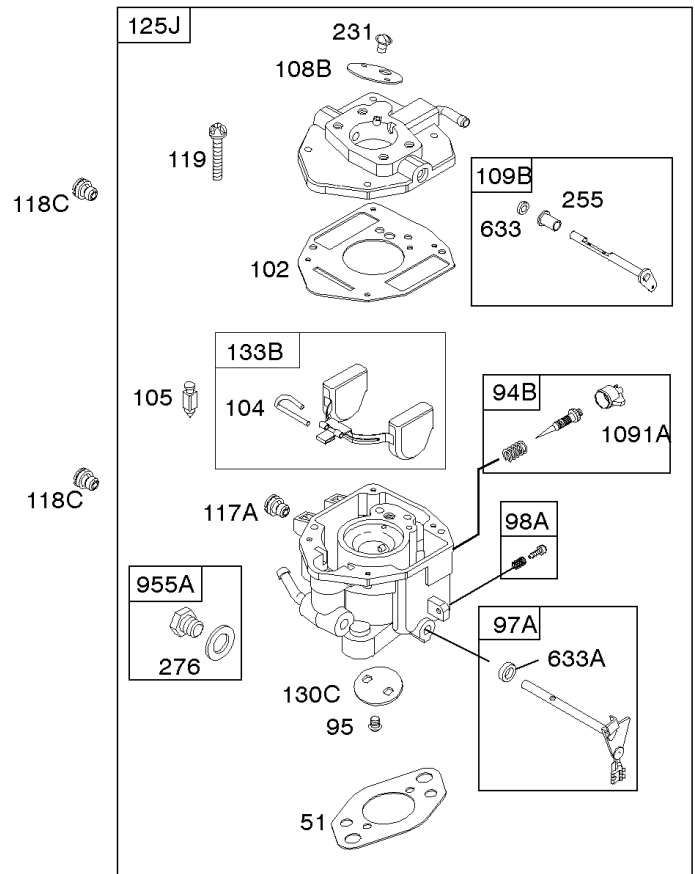

REQUIRED when replacing parts with warning labels affixed.

USED AFTER DATE CODE: 07062900

USED BEFORE DATE CODE: 07063000

Camshaft, Crankshaft, Cylinder, Piston, Rings, Connecting Rod, Breather

REF NO	PART NO	QTY	DESCRIPTION
1	692544		CYLINDER ASSEMBLY
2	808534		KIT, Bushing/Seal -(Magneto Side)
3	805101S		SEAL, Oil -(Magneto Side)
8	808984		BREATHER ASSEMBLY
9	844986		GASKET, Breather
10	690751		SCREW -(Breather Assembly)
11	691556		TUBE, Breather
11A	844921		TUBE, Breather -Used After Code Date 09122200
11B	806083S		TUBE, Breather -Used Before Code Date 09122300
15	690946		PLUG, Oil Drain -(3/8"-18 NPTF-External 7/16" Sq)
15	691680		PLUG, Oil Drain -(3/8"-18 NPTF - Internal 3/8" Sq)
16	843795		CRANKSHAFT
17	843827		BEARING, Ball
25	843821		PISTON ASSEMBLY -(.020 Oversize)
25	844540		PISTON ASSEMBLY -(Standard) -Used Before Code Date 07063000
25	843792		PISTON ASSEMBLY -(Standard) -Used After Code Date 07062900
26	843793		SET, Ring -(Standard)
26	843822		SET, Ring -(.020 Oversize)
27	690683		LOCK, Piston Pin
28	844541		PIN, Piston -(Standard)
29	807900S		ROD, Connecting -(Standard)
32	690698		SCREW -(Connecting Rod)
46	845649		CAMSHAFT
357	691483		KEY, Drive Pulley
377	808095		KEY, Flywheel
377A	691639		KEY, Timing
572	690686		BAFFLE, Breather
598	807625		SHIM, End Play -(Crankshaft or Camshaft Bearing)
601B	791850		CLAMP, Hose
718	806469		PIN, Locating
741	846085		GEAR, Timing
1025	690689		SPOOL, Governor
1036	-----		Label-Emissions -(Available From A Briggs & Stratton Authorized Dealer)
1133	690342		SCREW -(Crankshaft)
1319	-----		Label-Warning
1330	272144		MANUAL, Repair