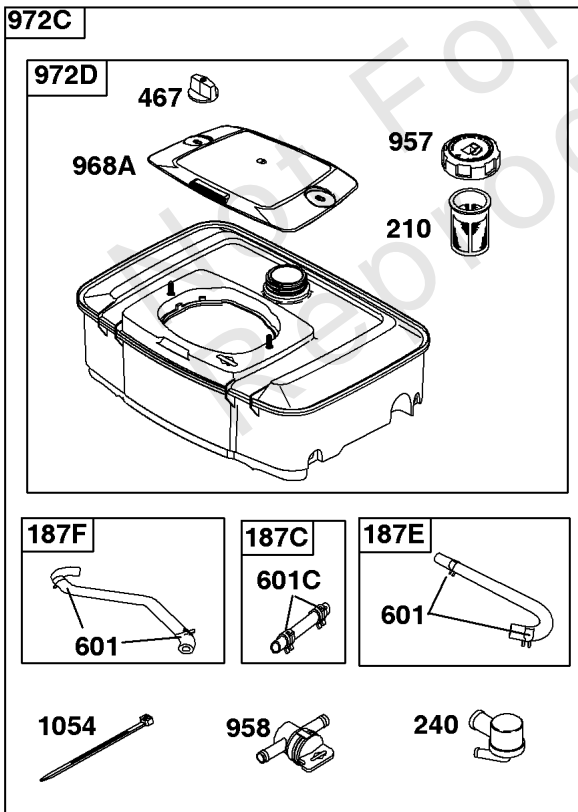

Cylinder Head, Valves, Valve Covers

REF NO	PART NO	QTY	DESCRIPTION
1254	807084		SCREW -(Rocker Arm Stud)

Not For Reproduction

Electronic Governor

REF NO	PART NO	QTY	DESCRIPTION
51	691694		GASKET, Intake -(Manifold To Carburetor)
51A	692035		GASKET, Intake -(Manifold to Cylinder Head)
163B	844931		GASKET, Air Cleaner
501	845907		REGULATOR
564	690677		SCREW -(Control Cover)
578B	845849		WIRE ASSEMBLY
883	691613		GASKET, Exhaust
971	807084		SCREW -(Air Cleaner Base to Carburetor/Throttle Body) (M6x14mm)
1048A	845556		MODULE, Electronic Governor
1301	845823		NUT -(Wiring Harness) (#8-32)

Exhaust System

REF NO	PART NO	QTY	DESCRIPTION
994A	808361		ARRESTOR, Spark
1177	845823		NUT -(Muffler) (M8)

Not For Reproduction

Flywheel, Rotating Screen, Stub Shaft

REF NO	PART NO	QTY	DESCRIPTION
23	809236		FLYWHEEL -(Steel Ring Gear)
73B	841440		SCREEN, Rotating
74	841441		SCREW -(Rotating Screen) (M5x14mm)
165	693148		NUT -(Ring Gear)
332	690887		NUT -(Flywheel)
363	19203		PULLER, Flywheel
455	841794		CUP, Flywheel
563	841735		SCREW -(Debris Screen Guard)
668A	691500		SPACER
668B	691215		SPACER
678	841730		SPACER -(Rewind)
718B	841581		PIN, Locating -Used After Code Date 04021500
718B	690740		PIN, Locating -Used Before Code Date 04021600
726	----		Gear-Ring -(Steel)(See Reference 23 for Service)
849	691088		SCREW -(Stub Shaft) (5/16-18x1.1)
849A	846236		SCREW -(Stub Shaft) (M8x34mm)
934	691058		SCREW -(Fan Retainer)
1005	841439		FAN, Flywheel
1006	690452		RETAINER, Fan
1044	692056		SCREW -(Flywheel) (M8x14mm)
1047	841580		SHAFT, Stub