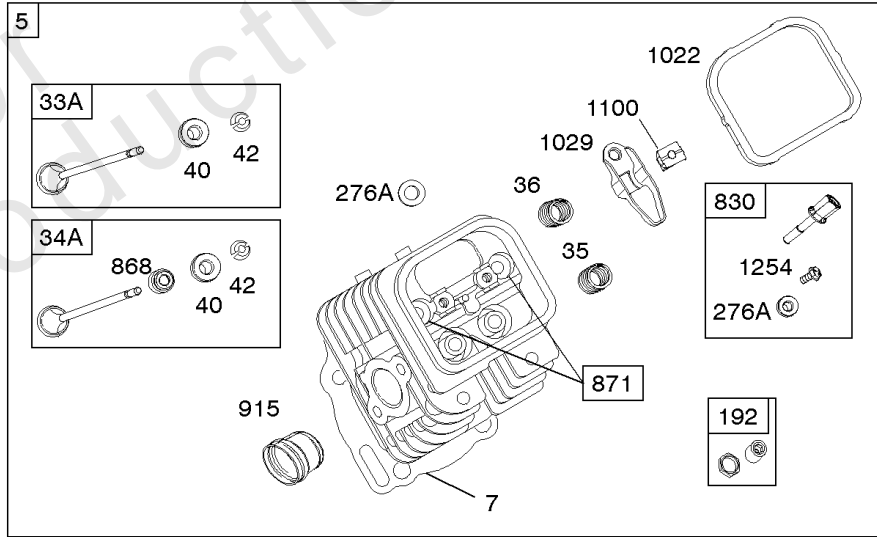

Crankcase Cover, Intake Manifold

Mfg. No: 356447-0381-F1

Crankcase Cover, Intake Manifold

REF NO	PART NO	QTY	DESCRIPTION
552	690701		BUSHING, Governor Crank -(Output End)
552A	806686		BUSHING, Governor Crank
587	807116		CLAMP, Cable
596	691492		SCREW -(Oil Pump)
601E	593879		CLAMP, Hose
614	691550		PIN, Cotter
616	806685		CRANK, Governor
633	690722		SEAL, Choke/Throttle Shaft
633A	806131		SEAL, Choke/Throttle Shaft
650	841233		SCREW -(Oil Deflector) (Oil Deflector)
691	842826		SEAL, Governor Shaft
947A	692094		SOLENOID, Fuel
964A	807468		CAP, Carburetor
1017	690900		SCREEN, Oil Pump
1024	-----		Pump-Oil -(Oil Pump is No Longer Available) (See Reference 18 for correct replacement Crankcase Cover) -Used Before Code Date 07101500
1024	843825		PUMP, Oil -Used After Code Date 07101400
1054	280275		TIE, Cable
1091A	844448		CAP, Limiter
1176	842067		NUT -(Exhaust Manifold)

Cylinder Head, Valves, Valve Covers

REF NO	PART NO	QTY	DESCRIPTION
1254	807084		SCREW -(Rocker Arm Stud)

Not For Reproduction

Electronic Governor

REF NO	PART NO	QTY	DESCRIPTION
51	691694		GASKET, Intake -(Manifold To Carburetor)
51A	692035		GASKET, Intake -(Manifold to Cylinder Head)
163B	844931		GASKET, Air Cleaner
501	845907		REGULATOR
564	690677		SCREW -(Control Cover)
578B	845849		WIRE ASSEMBLY
883	691613		GASKET, Exhaust
971	807084		SCREW -(Air Cleaner Base to Carburetor/Throttle Body) (M6x14mm)
1048A	845556		MODULE, Electronic Governor
1301	845823		NUT -(Wiring Harness) (#8-32)