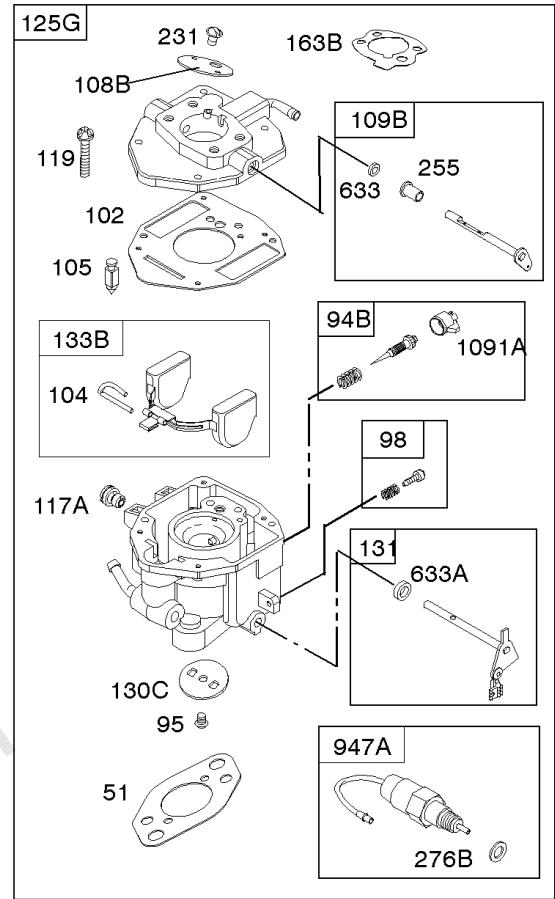

REQUIRED when replacing parts with warning labels affixed.

USED AFTER DATE CODE: 07062900

USED BEFORE DATE CODE: 07063000

Camshaft, Crankshaft, Cylinder, Piston, Rings, Connecting Rod, Breather

REF NO	PART NO	QTY	DESCRIPTION
1	692544		CYLINDER ASSEMBLY
2	808534		KIT, Bushing/Seal -(Magneto Side)
3	805101S		SEAL, Oil -(Magneto Side)
8	808984		BREATHER ASSEMBLY
9	844986		GASKET, Breather
10	690751		SCREW -(Breather Assembly)
11	691556		TUBE, Breather
11A	844921		TUBE, Breather -Used After Code Date 09122200
11B	806083S		TUBE, Breather -Used Before Code Date 09122300
15	690946		PLUG, Oil Drain -(3/8"-18 NPTF-External 7/16" Sq)
15	691680		PLUG, Oil Drain -(3/8"-18 NPTF - Internal 3/8" Sq)
16	843795		CRANKSHAFT
17	843827		BEARING, Ball
25	843821		PISTON ASSEMBLY -(.020 Oversize)
25	844540		PISTON ASSEMBLY -(Standard) -Used Before Code Date 07063000
25	843792		PISTON ASSEMBLY -(Standard) -Used After Code Date 07062900
26	843793		SET, Ring -(Standard)
26	843822		SET, Ring -(.020 Oversize)
27	690683		LOCK, Piston Pin
28	844541		PIN, Piston -(Standard)
29	807900S		ROD, Connecting -(Standard)
32	690698		SCREW -(Connecting Rod)
46	845649		CAMSHAFT
357	691483		KEY, Drive Pulley
377	808095		KEY, Flywheel
377A	691639		KEY, Timing
572	690686		BAFFLE, Breather
598	807625		SHIM, End Play -(Crankshaft or Camshaft Bearing)
601B	791850		CLAMP, Hose
718	806469		PIN, Locating
741	846085		GEAR, Timing
1025	690689		SPOOL, Governor
1036	-----		Label-Emissions -(Available From A Briggs & Stratton Authorized Dealer)
1133	690342		SCREW -(Crankshaft)
1319	-----		Label-Warning
1330	272144		MANUAL, Repair