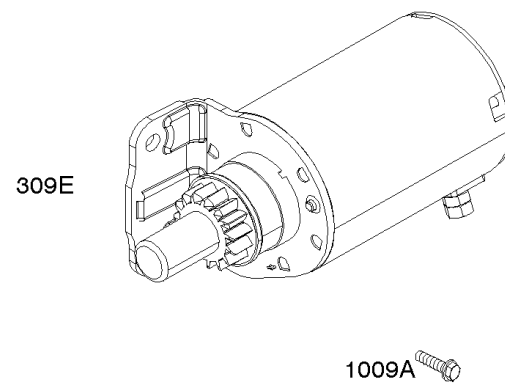

Starter - Electric #2

REF NO	PART NO	QTY	DESCRIPTION
309A	846407		MOTOR, Starter -Used After Code Date 10051700
309E	844717		MOTOR, Starter
311A	497608		SET, Brush
388	820799		LEVER, Pinion Drive
503	691532		STRAP, Starter -(82mm Long)
544A	-----		Armature-Starter -(Service With 846451 Starter Motor Only)
683A	820809		NUT -(Starter Solenoid)
697	691902		SCREW -(Starter Motor) (Drive Cap) (M8x20mm)
697	692062		SCREW -(Starter Motor) (Drive Cap)
797	691029		NUT -(Brush Retainer)
797A	693167		NUT -(Brush Retainer)
801B	691283		CAP, Drive
802A	691286		CAP, End
803B	-----		Housing-Starter -(For Replacement Starter Motor, Order Reference 309)
893	820805		NUT -(Starter Solenoid)
893C	845758		NUT -(Starter Solenoid)
920A	825418		SOLENOID, Starter
920C	845757		SOLENOID, Starter
1009	806474		SCREW -(USE REFERENCE 697 ONLY) (M8X98mm)
1090	691293		RETAINER, Brush