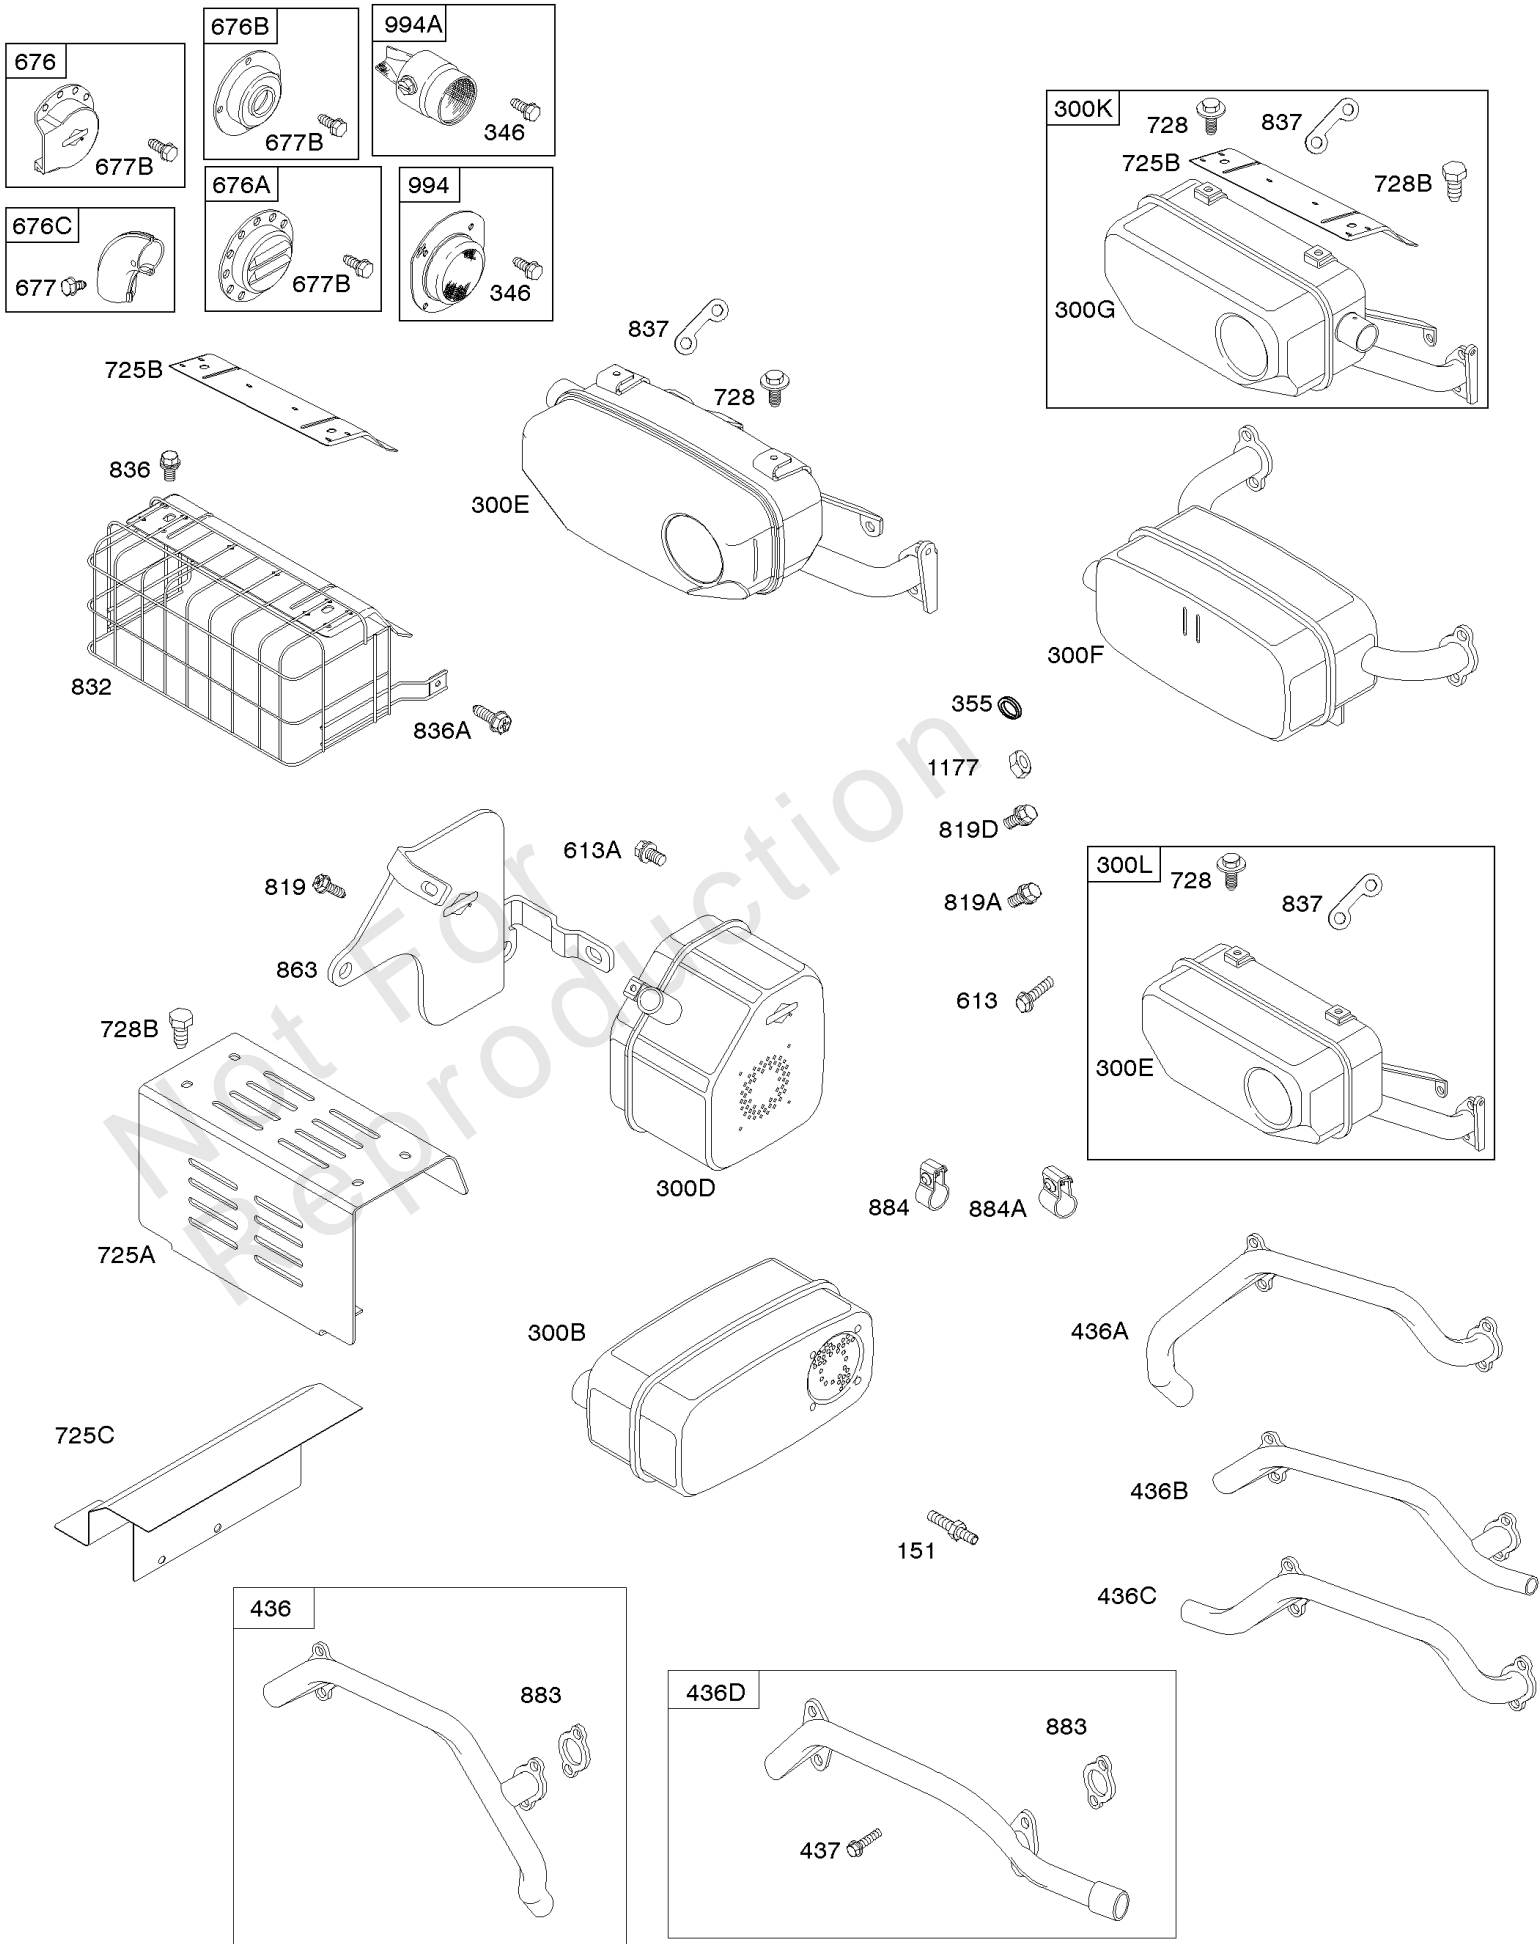

Exhaust System

REF NO	PART NO	QTY	DESCRIPTION
151	841185		STUD -(Exhaust Manifold)
300D	692099		MUFFLER
300E	690906		MUFFLER
300K	808379		MUFFLER
300L	808380		MUFFLER
346	690661		SCREW -(Spark Arrestor) (#8-18 x 0.375 lg)
355	690944		WASHER -(Muffler Bracket)
436	692061		MANIFOLD, Exhaust -(Lo Mount)(Oil Filter Side)
436A	691499		MANIFOLD, Exhaust -(Lo Mount)(Starter Motor Side)
436B	691501		MANIFOLD, Exhaust
436C	691502		MANIFOLD, Exhaust -(Cylinder 1) (Side Outlet)
436D	805609		MANIFOLD, Exhaust
437	691902		SCREW -(Exhaust Manifold) (M8x20mm)
613	691902		SCREW -(Muffler) (M8x20mm)
613A	692067		SCREW -(Muffler) (M6x12mm)
676	795036		DEFLECTOR, Muffler
676A	795038		DEFLECTOR, Muffler
676B	396903		DEFLECTOR, Muffler
676C	495518		DEFLECTOR, Muffler
677	810079		SCREW -(Muffler Deflector)
677B	690661		SCREW -(Muffler Deflector) (#8-18 x 0.375 lg)
725A	805702		SHIELD, Heat
725B	691498		SHIELD, Heat
725C	806102		SHIELD, Heat
728	691514		SCREW -(Heat Shield)
728B	692067		SCREW -(Heat Shield) (M6x12mm)
819	692056		SCREW -(Muffler Bracket) (M8x14mm)
819A	690943		SCREW -(Muffler Bracket) (M8x16mm)
819D	692062		SCREW -(Muffler Bracket) (M8x18mm)
832	691571		GUARD, Muffler
836	691514		SCREW -(Muffler Guard)
836A	692067		SCREW -(Muffler Guard) (M6x12mm)
837	808085		SPACER -(Includes 2)
863	691513		BRACKET, Muffler
883	691613		GASKET, Exhaust
884	690898		CLAMP, Muffler
884A	691956		CLAMP, Muffler
994	794945		ARRESTOR, Spark