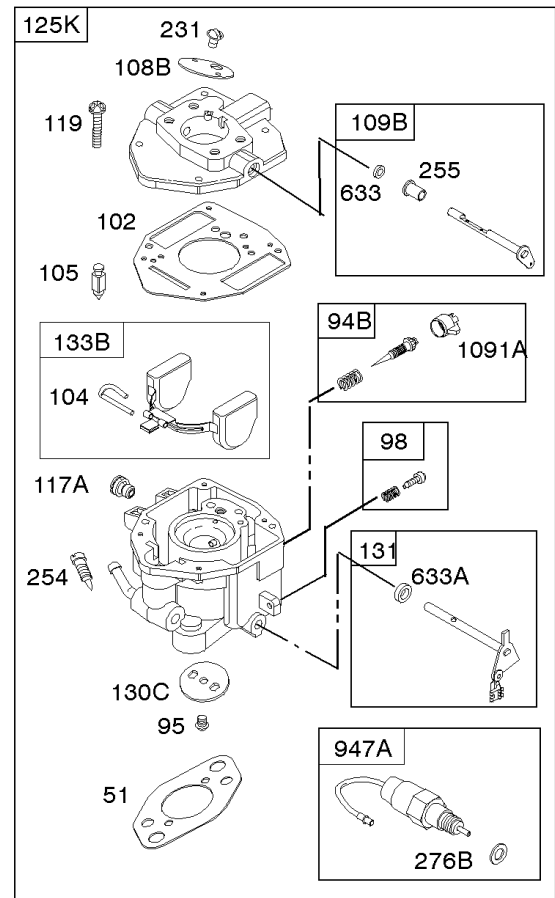

Crankcase Cover, Intake Manifold

Mfg. No: 356447-0381-F1

Crankcase Cover, Intake Manifold

REF NO	PART NO	QTY	DESCRIPTION
552	690701		BUSHING, Governor Crank -(Output End)
552A	806686		BUSHING, Governor Crank
587	807116		CLAMP, Cable
596	691492		SCREW -(Oil Pump)
601E	593879		CLAMP, Hose
614	691550		PIN, Cotter
616	806685		CRANK, Governor
633	690722		SEAL, Choke/Throttle Shaft
633A	806131		SEAL, Choke/Throttle Shaft
650	841233		SCREW -(Oil Deflector) (Oil Deflector)
691	842826		SEAL, Governor Shaft
947A	692094		SOLENOID, Fuel
964A	807468		CAP, Carburetor
1017	690900		SCREEN, Oil Pump
1024	-----		Pump-Oil -(Oil Pump is No Longer Available) (See Reference 18 for correct replacement Crankcase Cover) -Used Before Code Date 07101500
1024	843825		PUMP, Oil -Used After Code Date 07101400
1054	280275		TIE, Cable
1091A	844448		CAP, Limiter
1176	842067		NUT -(Exhaust Manifold)