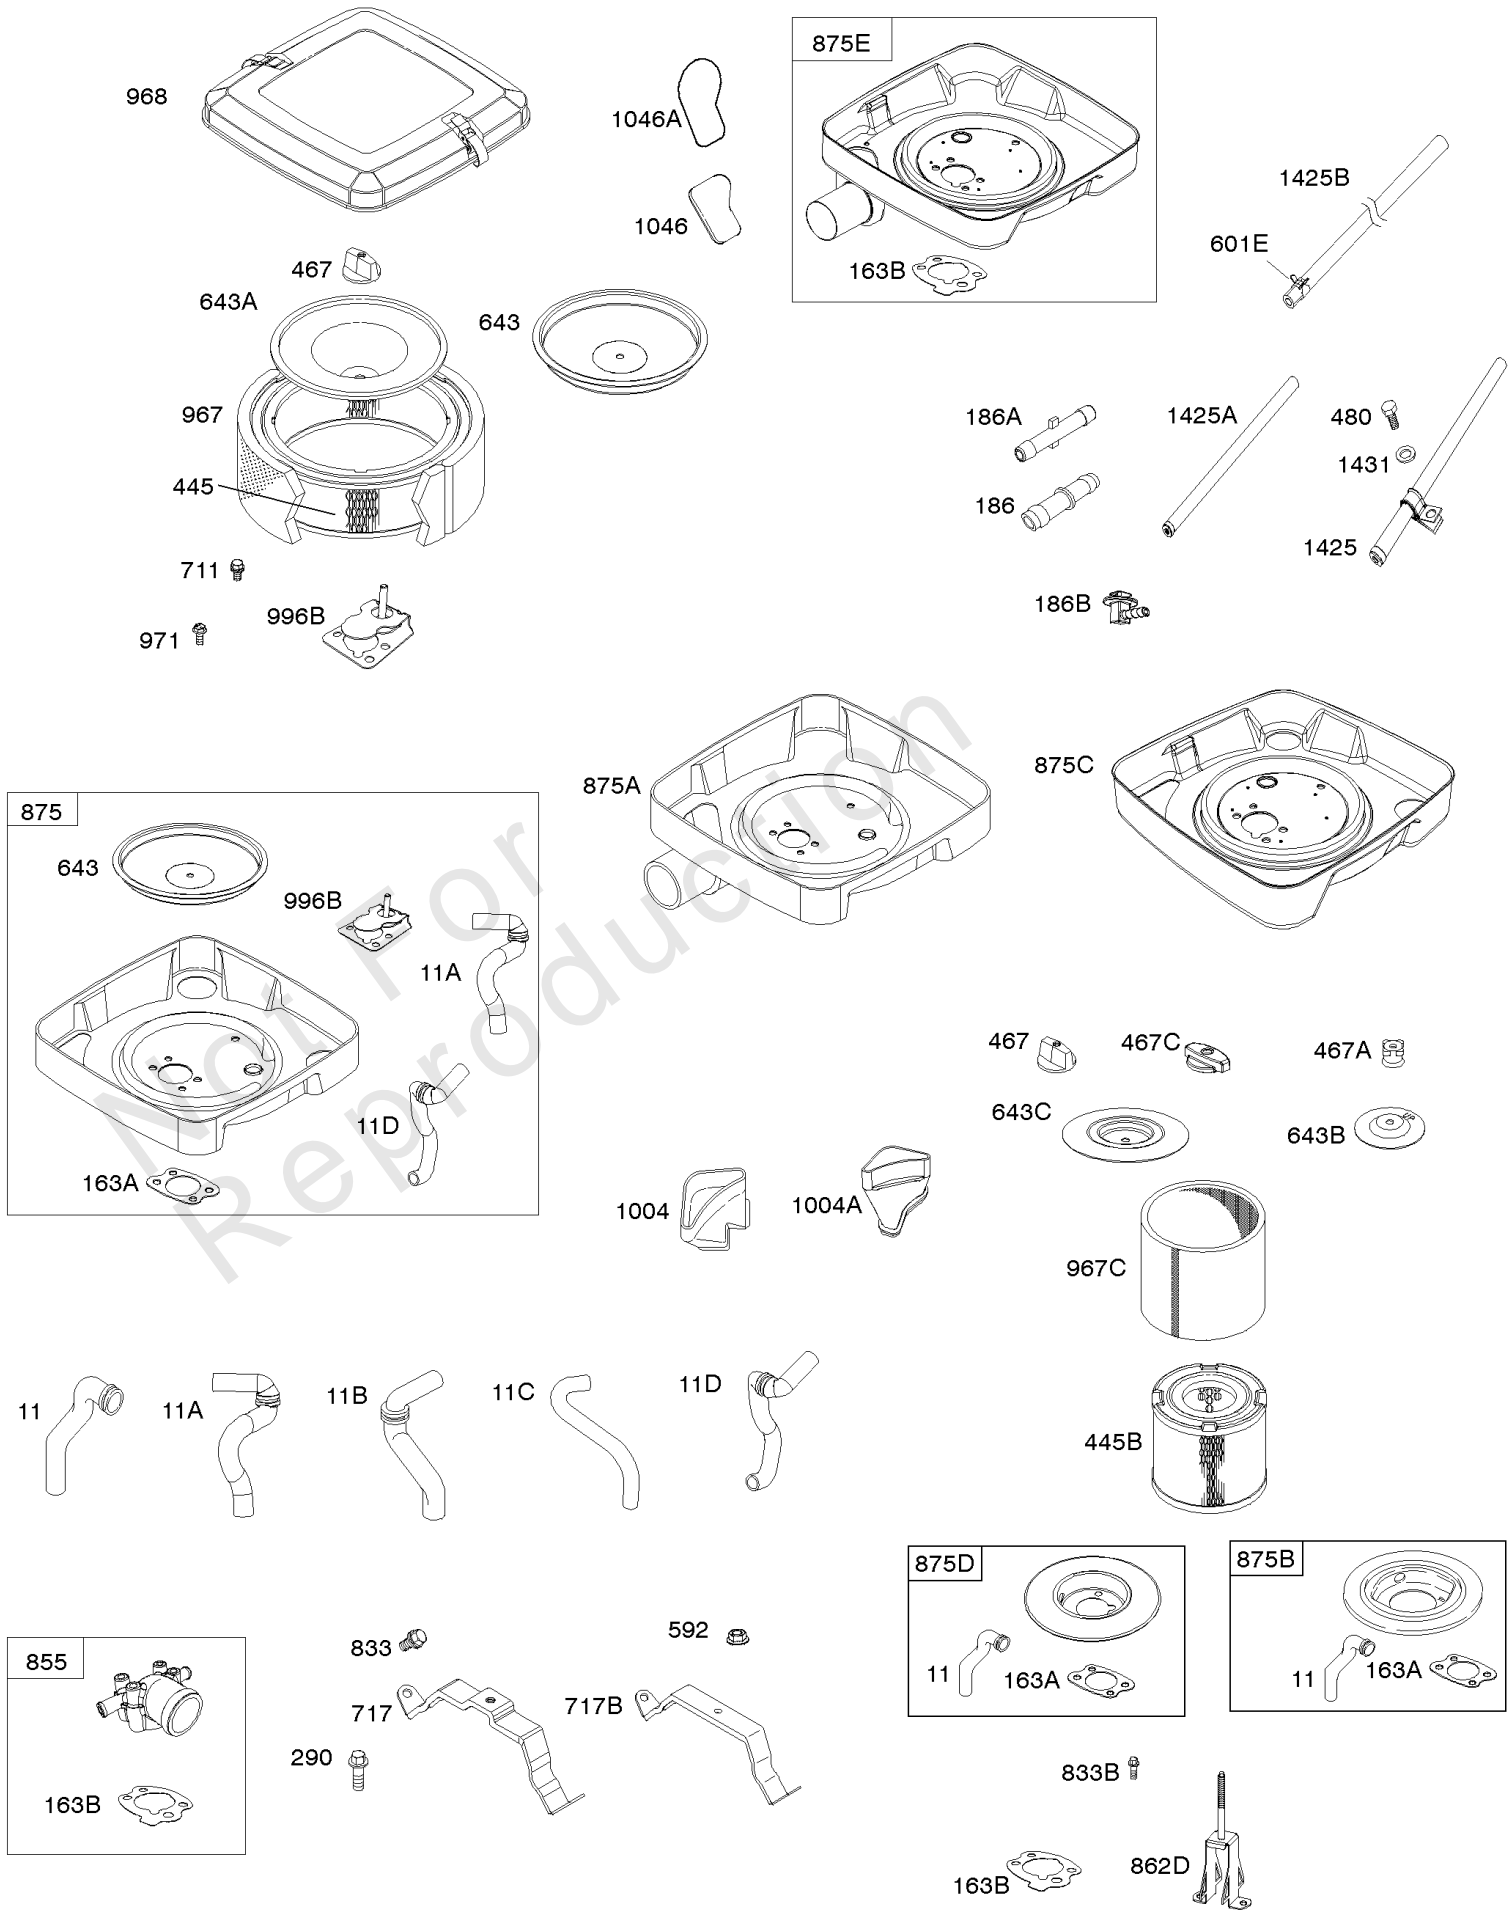

Air Cleaner

REF NO	PART NO	QTY	DESCRIPTION
11	691556		TUBE, Breather
11A	844921		TUBE, Breather -Used After Code Date 09122200
11B	806083S		TUBE, Breather -Used Before Code Date 09122300
163A	692081		GASKET, Air Cleaner -(Air Cleaner)
163B	844931		GASKET, Air Cleaner
186	844032		CONNECTOR, Hose
186A	845121		CONNECTOR, Hose
186B	845141		CONNECTOR, Hose
290	809911		SCREW -(Intake Elbow)
445	394018S		FILTER, A/C Cartridge
445B	845090		FILTER, A/C Cartridge -Used After Code Date 11042700
445B	393957S		FILTER, A/C Cartridge -Used Before Code Date 11042800
467	844618		KNOB, Air Cleaner Cover -Used After Code Date 10033100 -Used Before Code Date 14102400
467	691985		KNOB, Air Cleaner Cover -Used Before Code Date 10040100
467A	691668		KNOB, Air Cleaner Cover
467C	846431		KNOB, Air Cleaner Cover -Used After Code Date 14102300
480	806660		SCREW -(Tube Clamp) (M8x18mm)
592	690939		NUT -(Rewind Starter) (M6)
601E	593879		CLAMP, Hose
643C	845087		RETAINER, Air Filter
711	841233		SCREW -(Carburetor Shield)
717	692153		BRACKET, Air Cleaner
717B	692542		STRAP/STUD, Air Cleaner Mounting
833	841233		SCREW -(Air Cleaner Mounting Strap/Stud)
833B	691593		SCREW -(Air Cleaner Mounting Strap/Stud) (M6x12mm)
855	845586		ADAPTER, Air Cleaner
862D	845089		STRAP/STUD, Air Cleaner Mounting -Used After Code Date 09123100
862D	691565		STRAP/STUD, Air Cleaner Mounting -Used Before Code Date 10010100
875	846046		BASE, Air Cleaner
875D	845088		BASE, Air Cleaner
967	272490S		FILTER, Pre Cleaner
967C	271794S		FILTER, Pre Cleaner
968	699959		COVER, Air Cleaner -(With Clips)
971	807084		SCREW -(Air Cleaner Base to Carburetor/Throttle Body) (M6x14mm)
1004	842258		DUCT, Air
1004A	841656		DUCT, Air
1046	692082		PLUG, Blower Housing
1046A	843068		PLUG, Blower Housing