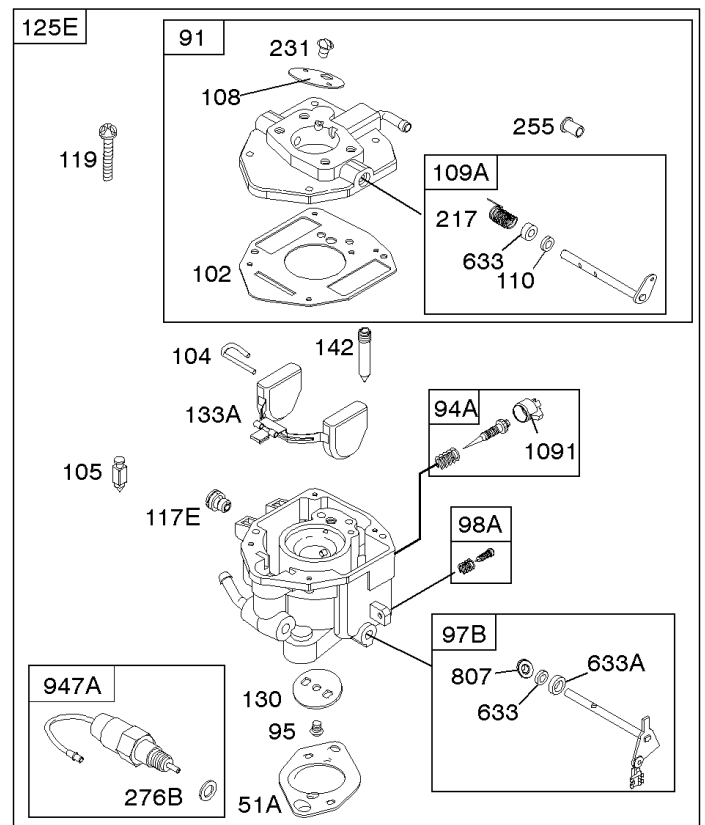

Carburetor

REF NO	PART NO	QTY	DESCRIPTION
51	691694		GASKET, Intake -(Manifold To Carburetor)
51A	692035		GASKET, Intake -(Manifold to Cylinder Head)
94	842880		KIT, Idle Mixture
94B	845021		KIT, Idle Mixture
95	690718		SCREW -(Throttle Valve)
98	808177		KIT, Idle Speed
102	692077		GASKET, Carburetor Body
104	690723		PIN, Float Hinge
105	797410		VALVE, Float Needle
108A	806134		VALVE, Choke
108B	844989		VALVE, Choke
109B	843321		SHAFT, Choke
110	806861		WASHER -(Choke Shaft)
117A	806373		JET, Main -(Standard)
117B	806126		JET, Main -(Standard)
118A	690880		JET, Main -(High Altitude) (9000 Feet)
118A	809685		JET, Main -(High Altitude) (5000 Feet)
118D	841670		JET, Main -(High Altitude) (5000 Feet)
118C	842439		JET, Main -(High Altitude) (5000 Feet)
118C	845903		JET, Main -(High Altitude) (9000 Feet)
118D	690881		JET, Main -(High Altitude) (9000 Feet)
118E	807012		JET, Main -(High Altitude) (9000 Feet)
118E	809442		JET, Main -(High Altitude) (5000 Feet)
119	690720		SCREW -(Upper Carburetor Body to Lower Carburetor Body)
125B	845023		CARBURETOR -(Carburetor Only)
125C	846109		CARBURETOR -(Carburetor with Air Cleaner Base)
130C	806132		VALVE, Throttle
131	845022		KIT, Throttle Shaft
132A	690863		STOP, Throttle
133B	843320		FLOAT, Carburetor
142A	806128		NOZZLE, Carburetor
163B	844931		GASKET, Air Cleaner
186	844032		CONNECTOR, Hose
186A	845121		CONNECTOR, Hose
217	806862		SPRING, Choke Return
231	690718		SCREW -(Choke Valve)
255	690721		BUSHING, Choke Shaft
276	690724		WASHER, Sealing