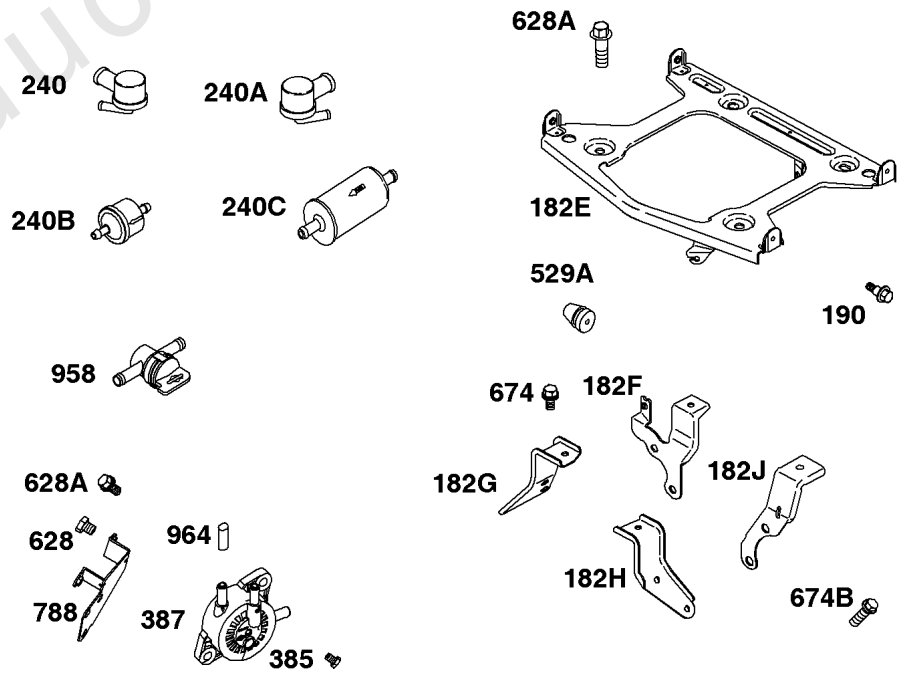

Cylinder Head, Valves, Valve Covers

REF NO	PART NO	QTY	DESCRIPTION
1254	807084		SCREW -(Rocker Arm Stud)

Not For Reproduction

Electronic Governor

REF NO	PART NO	QTY	DESCRIPTION
51	691694		GASKET, Intake -(Manifold To Carburetor)
51A	692035		GASKET, Intake -(Manifold to Cylinder Head)
163B	844931		GASKET, Air Cleaner
501	845907		REGULATOR
564	690677		SCREW -(Control Cover)
578B	845849		WIRE ASSEMBLY
883	691613		GASKET, Exhaust
971	807084		SCREW -(Air Cleaner Base to Carburetor/Throttle Body) (M6x14mm)
1048A	845556		MODULE, Electronic Governor
1301	845823		NUT -(Wiring Harness) (#8-32)

Exhaust System

REF NO	PART NO	QTY	DESCRIPTION
994A	808361		ARRESTOR, Spark
1177	845823		NUT -(Muffler) (M8)

Not For Reproduction

Flywheel, Rotating Screen, Stub Shaft

REF NO	PART NO	QTY	DESCRIPTION
23	809236		FLYWHEEL -(Steel Ring Gear)
73B	841440		SCREEN, Rotating
74	841441		SCREW -(Rotating Screen) (M5x14mm)
165	693148		NUT -(Ring Gear)
332	690887		NUT -(Flywheel)
363	19203		PULLER, Flywheel
455	841794		CUP, Flywheel
563	841735		SCREW -(Debris Screen Guard)
668A	691500		SPACER
668B	691215		SPACER
678	841730		SPACER -(Rewind)
718B	841581		PIN, Locating -Used After Code Date 04021500
718B	690740		PIN, Locating -Used Before Code Date 04021600
726	----		Gear-Ring -(Steel)(See Reference 23 for Service)
849	691088		SCREW -(Stub Shaft) (5/16-18x1.1)
849A	846236		SCREW -(Stub Shaft) (M8x34mm)
934	691058		SCREW -(Fan Retainer)
1005	841439		FAN, Flywheel
1006	690452		RETAINER, Fan
1044	692056		SCREW -(Flywheel) (M8x14mm)
1047	841580		SHAFT, Stub