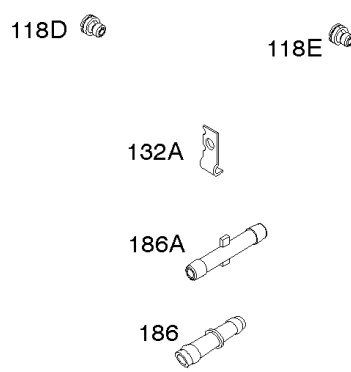

Carburetor

REF NO	PART NO	QTY	DESCRIPTION
276B	806137		WASHER, Sealing -(Solenoid)
601B	791850		CLAMP, Hose
633	690722		SEAL, Choke/Throttle Shaft
633A	806131		SEAL, Choke/Throttle Shaft
807	805557		SPACER -(Throttle)
947A	692094		SOLENOID, Fuel
955A	807723		PLUG, Carburetor
1091	691516		CAP, Limiter
1091A	844448		CAP, Limiter

Not For Reproduction