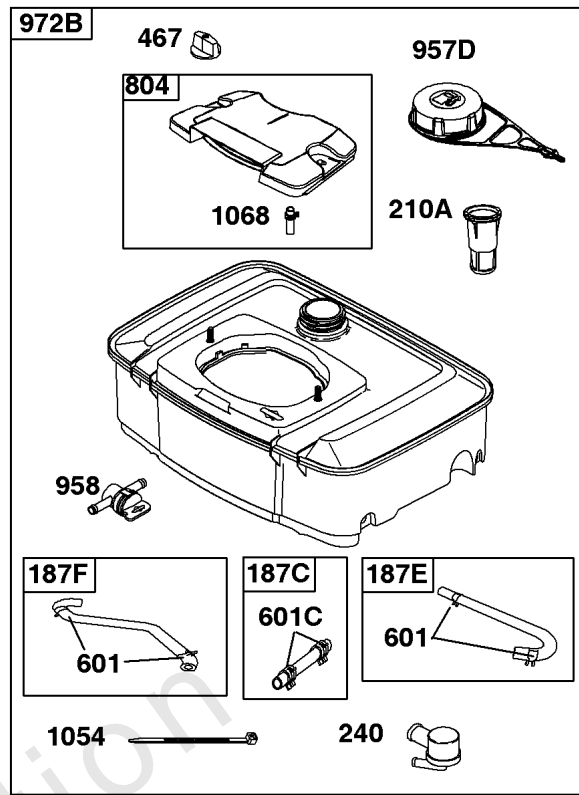

Fuel Supply

REF NO	PART NO	QTY	DESCRIPTION
182E	841601		BRACKET, Fuel Tank
182F	691520		BRACKET, Fuel Tank
182H	691524		BRACKET, Fuel Tank
182J	691525		BRACKET, Fuel Tank
182G	841600		BRACKET, Fuel Tank
187E	844556		LINE, Fuel
187F	844560		LINE, Fuel
187H	846318		LINE, Fuel -Used After Code Date 15061600
190	692199		SCREW -(Fuel Tank)
210A	845270		STRAINER, Fuel
240	844545		FILTER, Fuel
240A	808116S		FILTER, Fuel
240C	845125		FILTER, Fuel
240B	84001895		FILTER, Fuel
385	807084		SCREW -(Fuel Pump)
387	808656		PUMP, Fuel
467	844618		KNOB, Air Cleaner Cover -Used After Code Date 10033100 -Used Before Code Date 14102400
467	691985		KNOB, Air Cleaner Cover -Used Before Code Date 10040100
480	806660		SCREW -(Tube Clamp) (M8x18mm)
527	690423		CLAMP, Tube
529A	691527		GROMMET
601	691038		CLAMP, Hose
601B	791850		CLAMP, Hose
601C	691522		CLAMP, Hose
601E	593879		CLAMP, Hose
628	806660		SCREW -(Fuel Pump Bracket) (M8x18mm)
628A	692062		SCREW -(Fuel Pump Bracket) (M8x18mm)
674	692056		SCREW -(Fuel Tank Bracket) (M8x14mm)
674B	692062		SCREW -(Fuel Tank Bracket) (M8x18mm)
788	691559		BRACKET, Fuel Pump -(With Weld Nuts)
804	844727		CANISTER, Carbon -(EVAP)
918	791880		LINE, Fuel -(Cut To Required Length)
957	846987		CAP, Fuel Tank -(Standard Grip)
957A	844728		CAP, Fuel Tank -(Tethered Cap)
957D	847578		CAP, Fuel Tank
958	698183		VALVE, Fuel Shut Off
958	692008		VALVE, Fuel Shut Off -(Used on models with Fuel Shut-off Rods ref #1038)
964	590799		CAP, Connector
972B	844726		TANK, Fuel