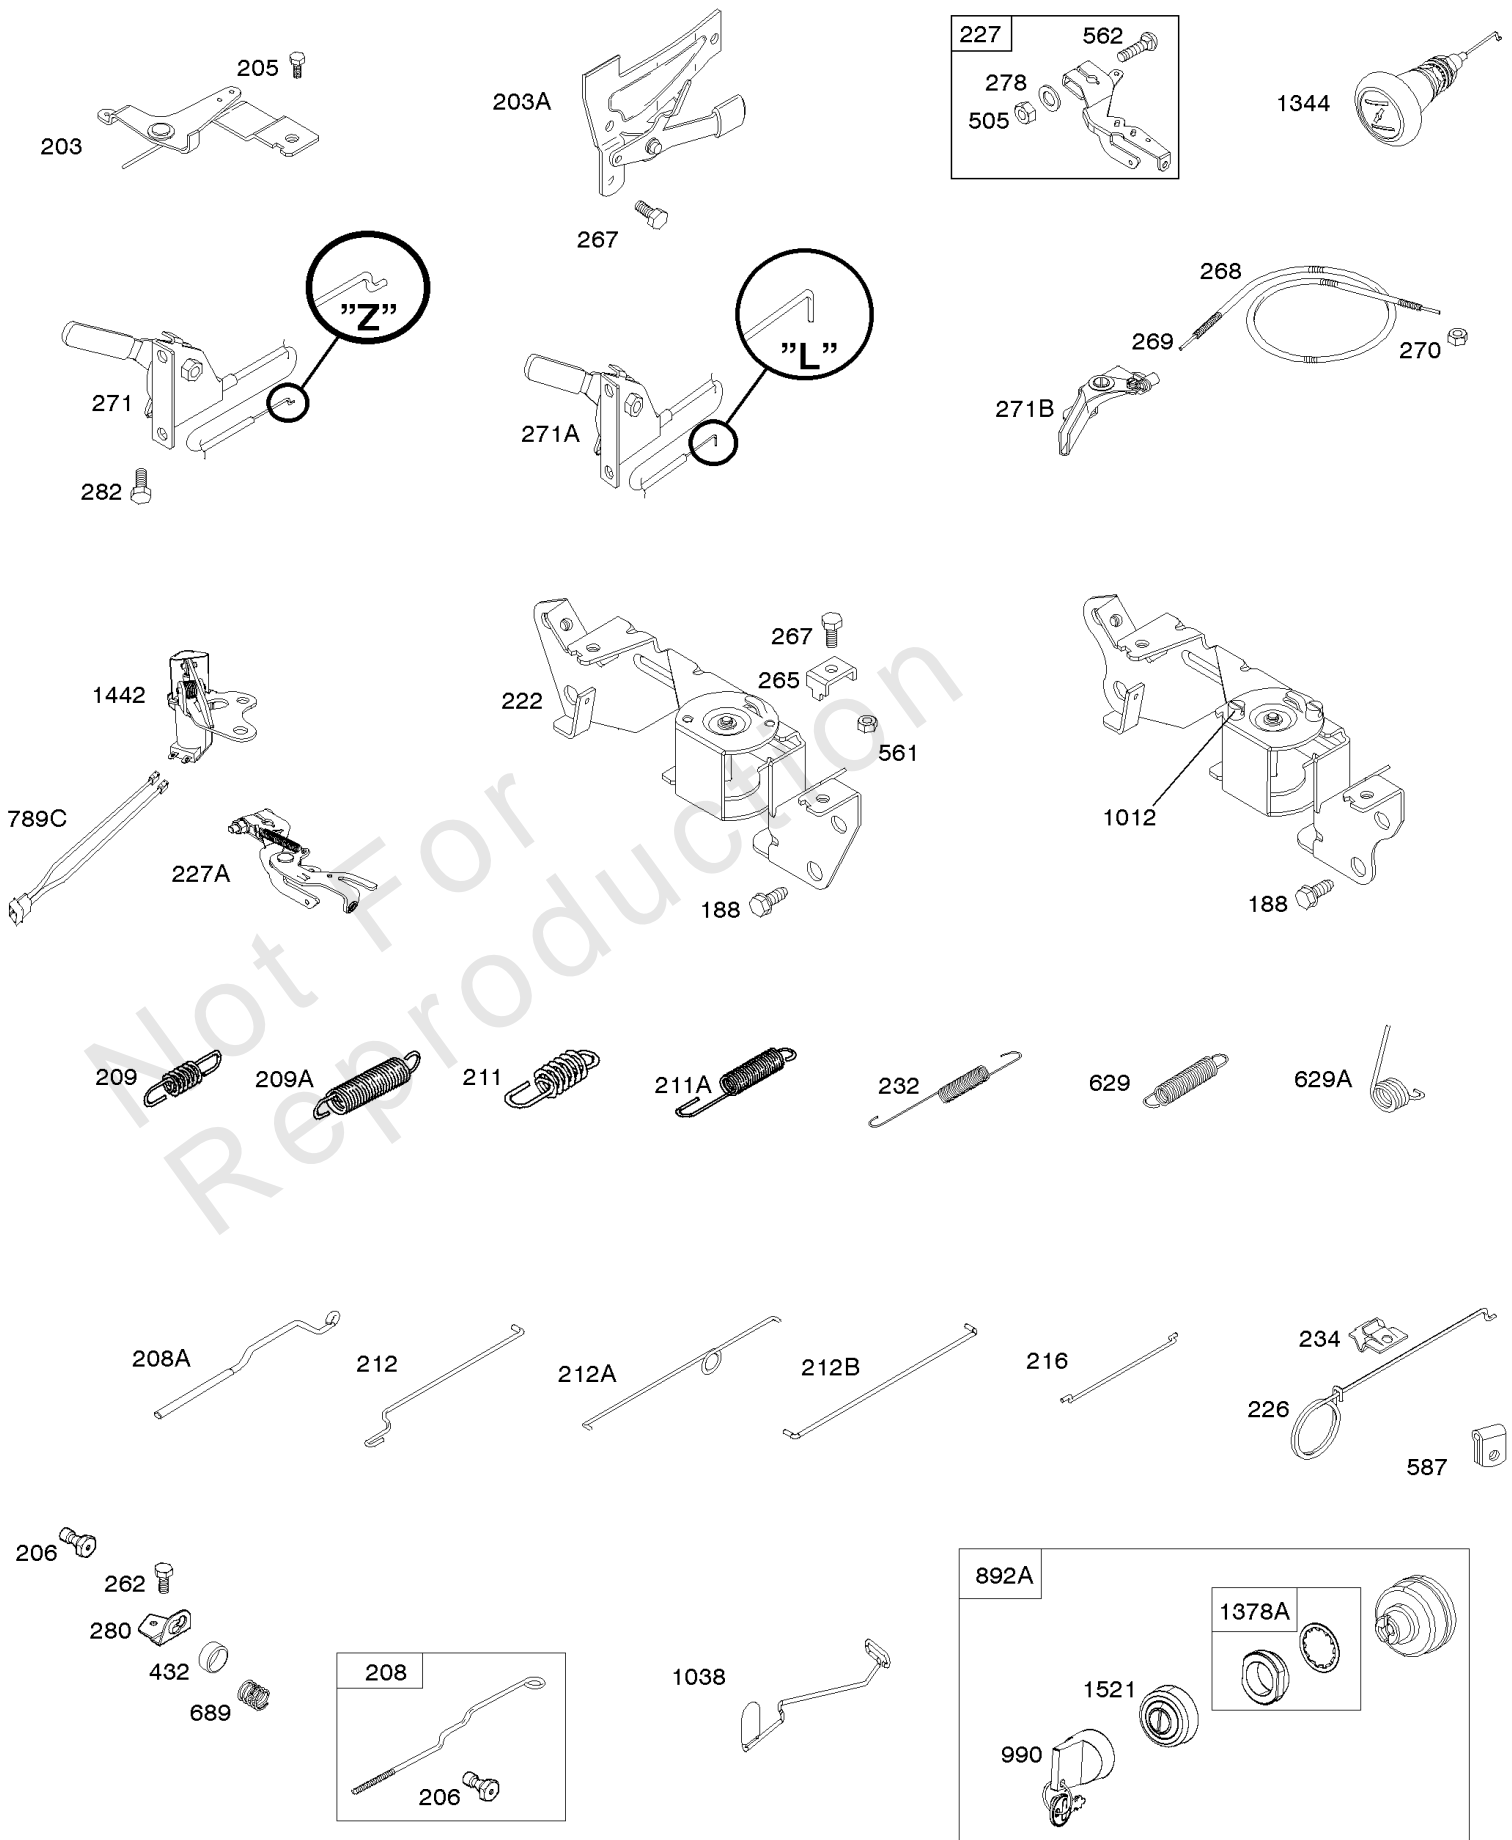

Controls, Governor Spring

REF NO	PART NO	QTY	DESCRIPTION
188	692056		SCREW -(Control Bracket) (M8x14mm)
188	845964		SCREW -(Control Bracket) (M8x10mm)
203	690923		CRANK, Bell
205	692083		SCREW -(Bell Crank)
206	691244		NUT, Governor Adjusting
208	808453		ROD, Governor Control
209	692070		SPRING, Governor -(Main)
211	692069		SPRING, Governed Idle -(Red)
212	847015		LINK, Throttle
212A	691519		LINK, Throttle
216	690705		LINK, Choke
222	845305		BRACKET, Control -(Used With Control Lever And/Or Wire With Z Formed End)
226	692075		ROD, Choke
227	690236		LEVER, Governor Control
232	692073		SPRING, Governor Link
234	691723		CLIP, Control Rod
262	692083		SCREW -(Rod Bracket) (M5x12mm)
262	841552		SCREW -(Rod Bracket) (M5x20mm)
265	691024		CLAMP, Casing
267	841552		SCREW -(Casing Clamp) (M5x20mm)
267	692083		SCREW -(Casing Clamp)
268	691025		CASING, Control Wire
269	691026		WIRE, Control
270	691027		NUT -(Control Wire Casing)
271	692541		LEVER, Control
271A	692105		LEVER, Control
271B	691028		LEVER, Control
278	842122		WASHER -(Governor Control Lever)
280	691526		BRACKET, Fixed Speed
282	692083		SCREW -(Control Lever)
432	691509		CAP, Spring
505	844752		NUT -(Governor Control Lever)
561	690713		NUT -(Control Bracket)
562	690239		BOLT -(Governor Control Lever)
587	807116		CLAMP, Cable
629	806717		SPRING, Throttle Return -(Throttle Return)
629A	806716		SPRING, Throttle Return -(Throttle Return)
689	691272		SPRING, Friction