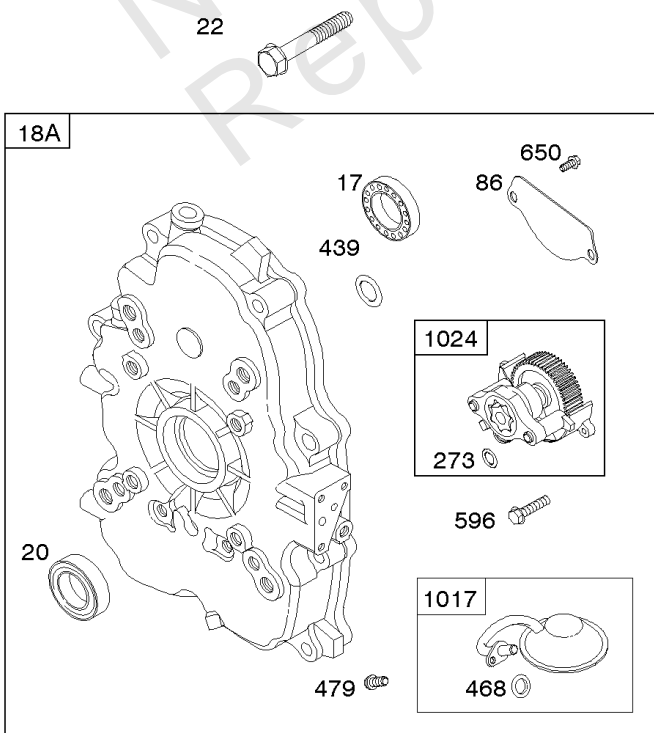

Crankcase Cover, Intake Manifold

Mfg. No: 356447-0381-F1

Crankcase Cover, Intake Manifold

REF NO	PART NO	QTY	DESCRIPTION
12	846487		GASKET, Crankcase
17	843827		BEARING, Ball
18	844588		COVER, Crankcase
20	805049S		SEAL, Oil -(PTO Side)
22	807362		SCREW -(Crankcase Cover/Sump)
50	690754		MANIFOLD, Intake
51	691694		GASKET, Intake -(Manifold To Carburetor)
51A	692035		GASKET, Intake -(Manifold to Cylinder Head)
54	846604		SCREW -(Intake Manifold) (M8x67mm) (Dog Point)
86	690745		COVER, Gear
94B	845021		KIT, Idle Mixture
95	690718		SCREW -(Throttle Valve)
98	808177		KIT, Idle Speed
102	692077		GASKET, Carburetor Body
104	690723		PIN, Float Hinge
105	797410		VALVE, Float Needle
108B	844989		VALVE, Choke
109B	843321		SHAFT, Choke
117A	806373		JET, Main -(Standard)
118C	845903		JET, Main -(High Altitude) (9000 Feet)
118C	842439		JET, Main -(High Altitude) (5000 Feet)
119	690720		SCREW -(Upper Carburetor Body to Lower Carburetor Body)
122A	690747		SPACER, Carburetor
130C	806132		VALVE, Throttle
131	845022		KIT, Throttle Shaft
133B	843320		FLOAT, Carburetor
163B	844931		GASKET, Air Cleaner
231	690718		SCREW -(Choke Valve)
254	808178		DRAIN, Carburetor Bowl
255	690721		BUSHING, Choke Shaft
273	690681		SEAL, O-Ring -(Oil Pump)
276B	806137		WASHER, Sealing -(Solenoid)
276C	690704		WASHER
365	690711		SCREW -(Carburetor/Throttle Body)
415	794903		PLUG -(1/8"-27 NPTF - EXTERNAL SQ)
439	692154		O-RING, Oil Gallery -(Crankcase Cover/Sump or Cylinder Assembly)
468	690690		SEAL, O-Ring -(Oil Pump Screen)
479	807084		SCREW -(Oil Pump Screen)