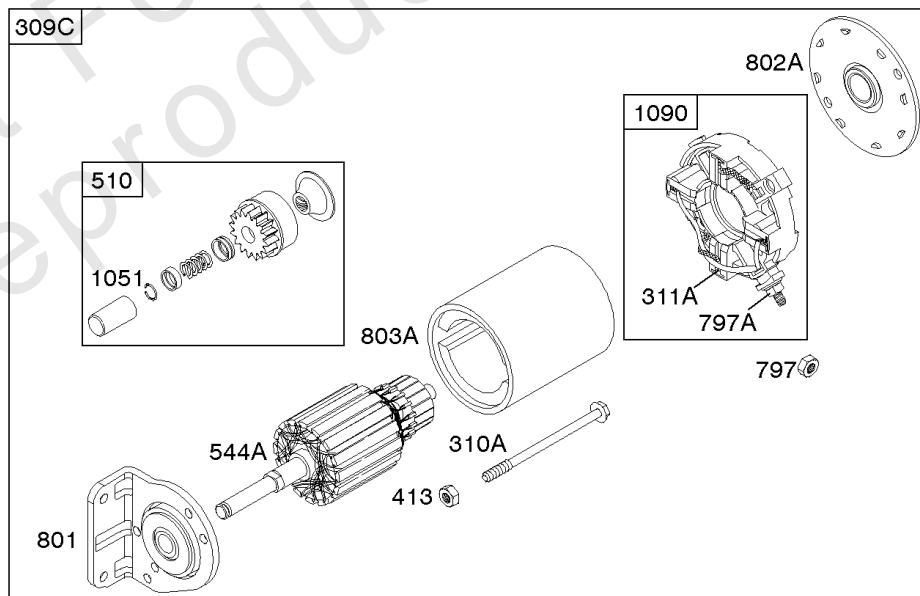

697

Not For
Reproduction