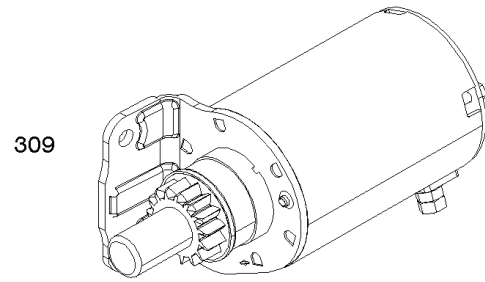

697

697

697

Not For
Reproduction