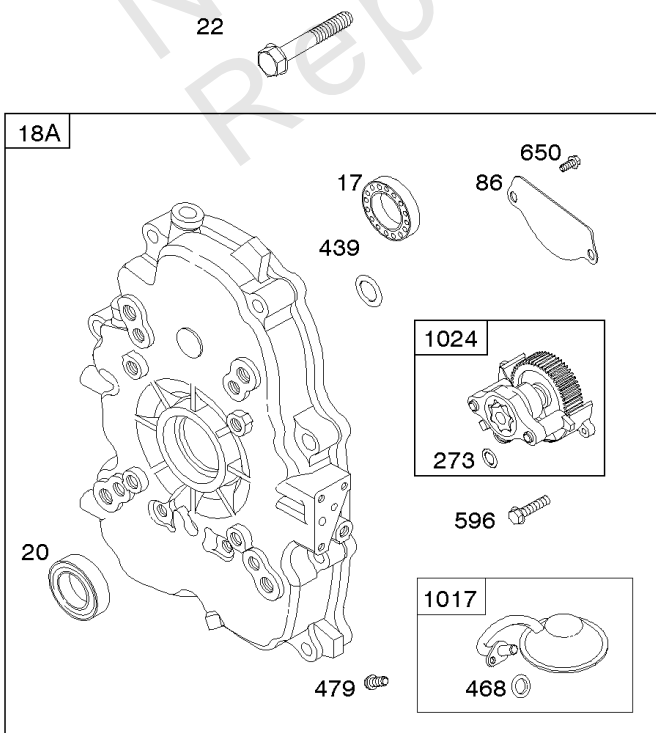

Crankcase Cover, Intake Manifold

Mfg. No: 356447-0381-F1

Crankcase Cover, Intake Manifold

REF NO	PART NO	QTY	DESCRIPTION
552	690701		BUSHING, Governor Crank -(Output End)
552A	806686		BUSHING, Governor Crank
587	807116		CLAMP, Cable
596	691492		SCREW -(Oil Pump)
601E	593879		CLAMP, Hose
614	691550		PIN, Cotter
616	806685		CRANK, Governor
633	690722		SEAL, Choke/Throttle Shaft
633A	806131		SEAL, Choke/Throttle Shaft
650	841233		SCREW -(Oil Deflector) (Oil Deflector)
691	842826		SEAL, Governor Shaft
947A	692094		SOLENOID, Fuel
964A	807468		CAP, Carburetor
1017	690900		SCREEN, Oil Pump
1024	-----		Pump-Oil -(Oil Pump is No Longer Available) (See Reference 18 for correct replacement Crankcase Cover) -Used Before Code Date 07101500
1024	843825		PUMP, Oil -Used After Code Date 07101400
1054	280275		TIE, Cable
1091A	844448		CAP, Limiter
1176	842067		NUT -(Exhaust Manifold)