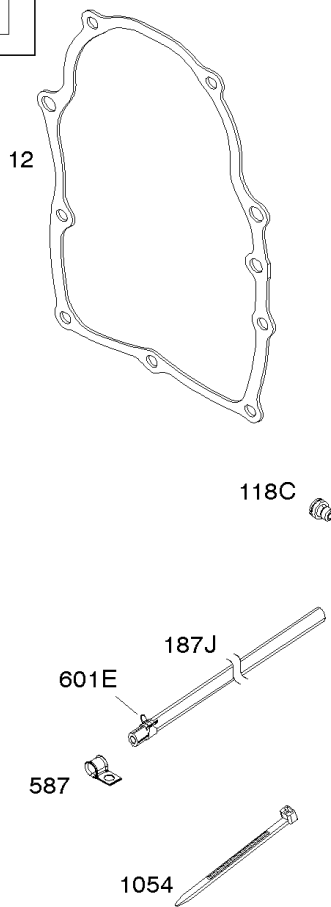

Crankcase Cover, Intake Manifold

Mfg. No: 356447-0381-F1

Crankcase Cover, Intake Manifold

REF NO	PART NO	QTY	DESCRIPTION
552	690701		BUSHING, Governor Crank -(Output End)
552A	806686		BUSHING, Governor Crank
587	807116		CLAMP, Cable
596	691492		SCREW -(Oil Pump)
601E	593879		CLAMP, Hose
614	691550		PIN, Cotter
616	806685		CRANK, Governor
633	690722		SEAL, Choke/Throttle Shaft
633A	806131		SEAL, Choke/Throttle Shaft
650	841233		SCREW -(Oil Deflector) (Oil Deflector)
691	842826		SEAL, Governor Shaft
947A	692094		SOLENOID, Fuel
964A	807468		CAP, Carburetor
1017	690900		SCREEN, Oil Pump
1024	-----		Pump-Oil -(Oil Pump is No Longer Available) (See Reference 18 for correct replacement Crankcase Cover) -Used Before Code Date 07101500
1024	843825		PUMP, Oil -Used After Code Date 07101400
1054	280275		TIE, Cable
1091A	844448		CAP, Limiter
1176	842067		NUT -(Exhaust Manifold)