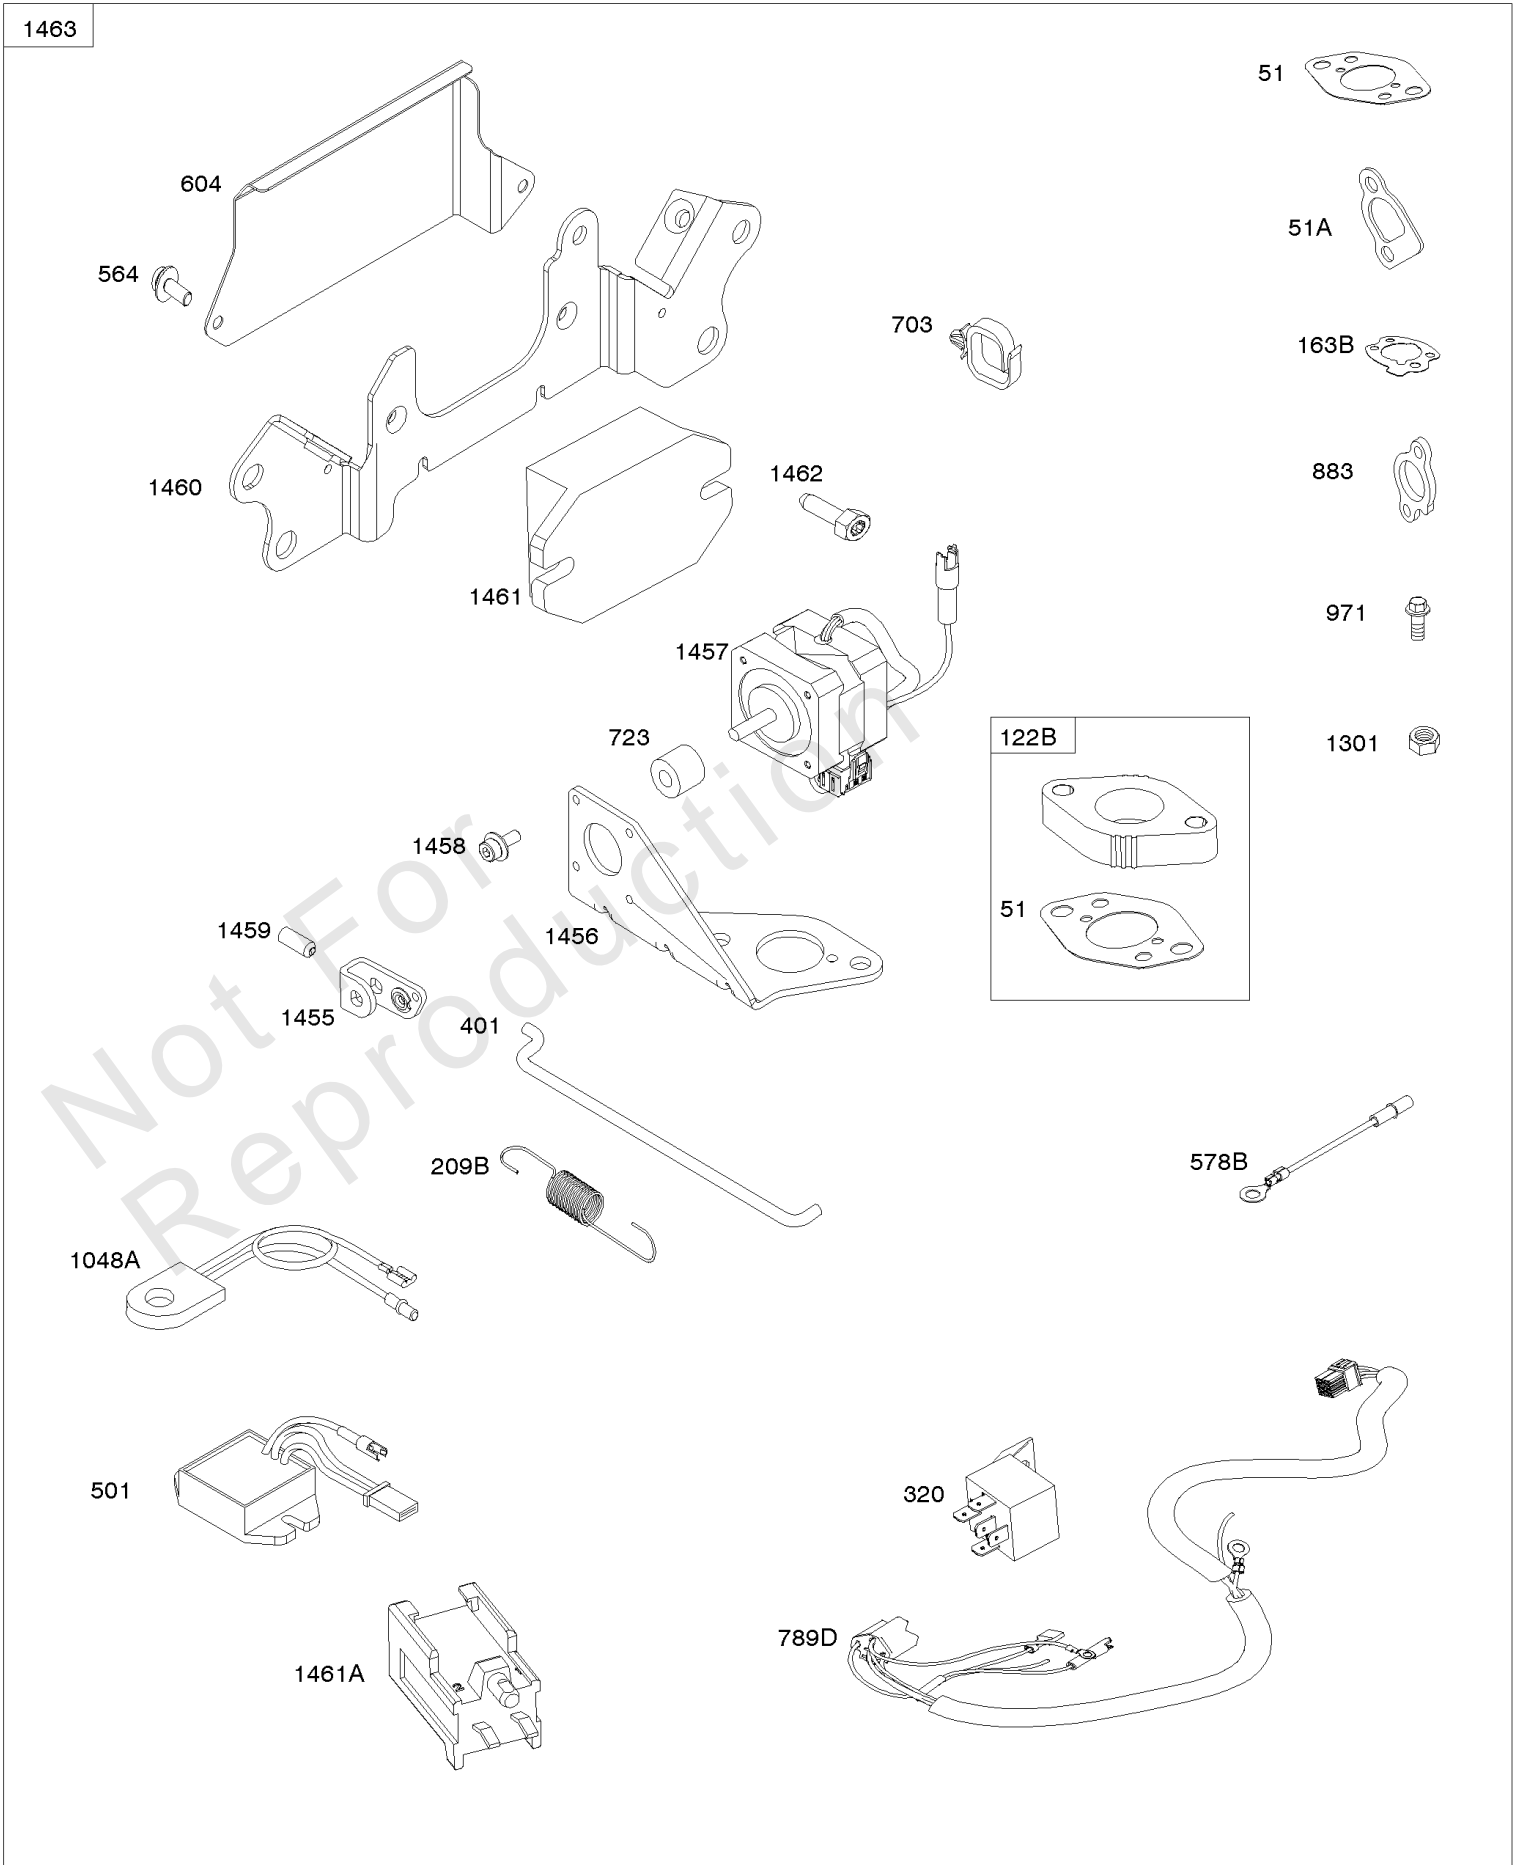

Cylinder Head, Valves, Valve Covers

REF NO	PART NO	QTY	DESCRIPTION
1254	807084		SCREW -(Rocker Arm Stud)

Not For Reproduction

Electronic Governor

REF NO	PART NO	QTY	DESCRIPTION
51	691694		GASKET, Intake -(Manifold To Carburetor)
51A	692035		GASKET, Intake -(Manifold to Cylinder Head)
163B	844931		GASKET, Air Cleaner
501	845907		REGULATOR
564	690677		SCREW -(Control Cover)
578B	845849		WIRE ASSEMBLY
883	691613		GASKET, Exhaust
971	807084		SCREW -(Air Cleaner Base to Carburetor/Throttle Body) (M6x14mm)
1048A	845556		MODULE, Electronic Governor
1301	845823		NUT -(Wiring Harness) (#8-32)