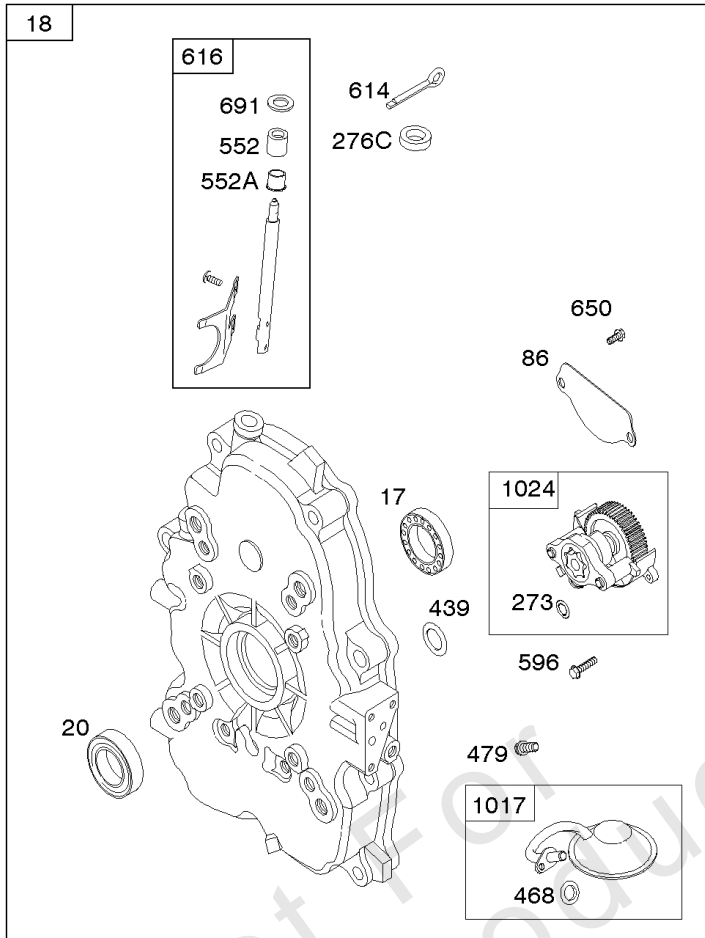

Crankcase Cover, Intake Manifold

Mfg. No: 356447-0381-F1

Crankcase Cover, Intake Manifold

REF NO	PART NO	QTY	DESCRIPTION
552	690701		BUSHING, Governor Crank -(Output End)
552A	806686		BUSHING, Governor Crank
587	807116		CLAMP, Cable
596	691492		SCREW -(Oil Pump)
601E	593879		CLAMP, Hose
614	691550		PIN, Cotter
616	806685		CRANK, Governor
633	690722		SEAL, Choke/Throttle Shaft
633A	806131		SEAL, Choke/Throttle Shaft
650	841233		SCREW -(Oil Deflector) (Oil Deflector)
691	842826		SEAL, Governor Shaft
947A	692094		SOLENOID, Fuel
964A	807468		CAP, Carburetor
1017	690900		SCREEN, Oil Pump
1024	-----		Pump-Oil -(Oil Pump is No Longer Available) (See Reference 18 for correct replacement Crankcase Cover) -Used Before Code Date 07101500
1024	843825		PUMP, Oil -Used After Code Date 07101400
1054	280275		TIE, Cable
1091A	844448		CAP, Limiter
1176	842067		NUT -(Exhaust Manifold)