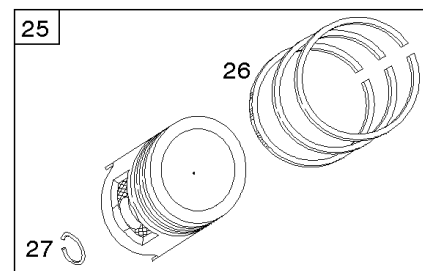

REQUIRED when replacing parts with warning labels affixed.

USED AFTER DATE CODE: 07062900

USED BEFORE DATE CODE: 07063000

Camshaft, Crankshaft, Cylinder, Piston, Rings, Connecting Rod, Breather

REF NO	PART NO	QTY	DESCRIPTION
1	692544		CYLINDER ASSEMBLY
2	808534		KIT, Bushing/Seal -(Magneto Side)
3	805101S		SEAL, Oil -(Magneto Side)
8	808984		BREATHER ASSEMBLY
9	844986		GASKET, Breather
10	690751		SCREW -(Breather Assembly)
11	691556		TUBE, Breather
11A	844921		TUBE, Breather -Used After Code Date 09122200
11B	806083S		TUBE, Breather -Used Before Code Date 09122300
15	690946		PLUG, Oil Drain -(3/8"-18 NPTF-External 7/16" Sq)
15	691680		PLUG, Oil Drain -(3/8"-18 NPTF - Internal 3/8" Sq)
16	843795		CRANKSHAFT
17	843827		BEARING, Ball
25	843821		PISTON ASSEMBLY -(.020 Oversize)
25	844540		PISTON ASSEMBLY -(Standard) -Used Before Code Date 07063000
25	843792		PISTON ASSEMBLY -(Standard) -Used After Code Date 07062900
26	843793		SET, Ring -(Standard)
26	843822		SET, Ring -(.020 Oversize)
27	690683		LOCK, Piston Pin
28	844541		PIN, Piston -(Standard)
29	807900S		ROD, Connecting -(Standard)
32	690698		SCREW -(Connecting Rod)
46	845649		CAMSHAFT
357	691483		KEY, Drive Pulley
377	808095		KEY, Flywheel
377A	691639		KEY, Timing
572	690686		BAFFLE, Breather
598	807625		SHIM, End Play -(Crankshaft or Camshaft Bearing)
601B	791850		CLAMP, Hose
718	806469		PIN, Locating
741	846085		GEAR, Timing
1025	690689		SPOOL, Governor
1036	-----		Label-Emissions -(Available From A Briggs & Stratton Authorized Dealer)
1133	690342		SCREW -(Crankshaft)
1319	-----		Label-Warning
1330	272144		MANUAL, Repair