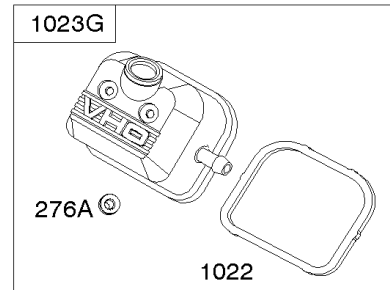

Cylinder Head, Valves, Valve Covers

REF NO	PART NO	QTY	DESCRIPTION
5	809185		HEAD, Cylinder -(Cylinder 1)
5A	809186		HEAD, Cylinder -(Cylinder 2)
7	845884		GASKET, Cylinder Head -(Graphoil)
13	692059		SCREW -(Cylinder Head)
21	809500		CAP, Oil Fill
33A	807681		VALVE, Exhaust
34A	807680		VALVE, Intake
35	692084		SPRING, Valve -(Intake)
36	692084		SPRING, Valve -(Exhaust)
40	692058		RETAINER, Valve
42	807683		KEEPER, Valve
45	843379		TAPPET, Valve
192	807623		ADJUSTER, Rocker Arm
276A	807085		WASHER, Sealing -(Head)(Rocker Cover)
337	491055S		PLUG, Spark -(RC12YC - RESISTOR)
337	496018S		PLUG, Spark -(RC14YC - Resistor - Hot)
337	691043		PLUG, Spark -(QC12YC) (EMS) (GOLD TERMINAL)
337	792015		PLUG, Spark -(XC92YC - RESISTOR - EMS)
383	19576S		WRENCH, Spark Plug
601	691038		CLAMP, Hose
635	692076		BOOT, Spark Plug
830	809157		STUD, Rocker Arm -(Rocker Arm)
868	691963		SEAL, Valve
871	692057		BUSHING, Valve Guide
914	807120		SCREW -(Rocker Cover)
915	691493		LINER, Port
918	791880		LINE, Fuel -(Cut To Required Length)
1022	806039S		GASKET, Rocker Cover
1023B	691494		COVER, Rocker
1023C	690910		COVER, Rocker -(Cylinder 1) (Fuel Pump)
1023D	691558		COVER, Rocker
1023G	842823		COVER, Rocker
1023H	843750		COVER, Rocker
1023E	691531		COVER, Rocker
1023F	843749		COVER, Rocker
1026	691836		ROD, Push -(Steel)
1026	691758		ROD, Push -(Exhaust)(Aluminum)
1029	807323		ARM, Rocker
1100	791959		PIVOT, Rocker Arm