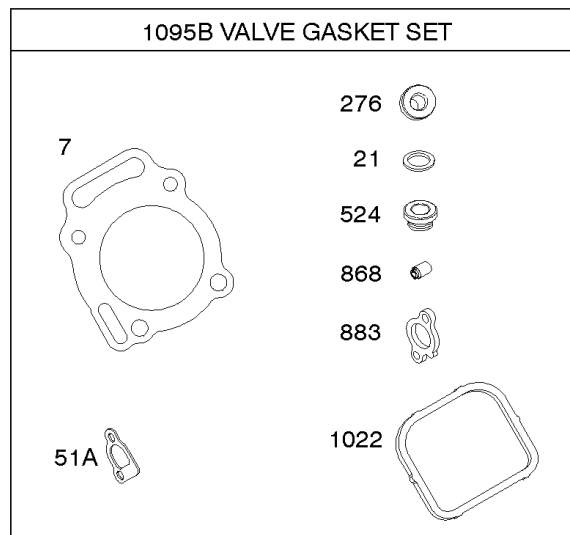

Carburetor

REF NO	PART NO	QTY	DESCRIPTION
276B	806137		WASHER, Sealing -(Solenoid)
601B	791850		CLAMP, Hose
633	690722		SEAL, Choke/Throttle Shaft
633A	806131		SEAL, Choke/Throttle Shaft
807	805557		SPACER -(Throttle)
947A	692094		SOLENOID, Fuel
955A	807723		PLUG, Carburetor
1091	691516		CAP, Limiter
1091A	844448		CAP, Limiter

Not For Reproduction