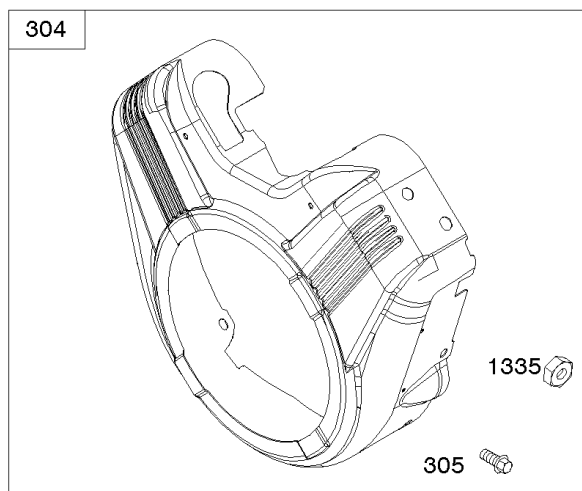

Blower Housing, Rewind Starter

REF NO	PART NO	QTY	DESCRIPTION
57	692086	1	SPRING, Rewind Starter
58	66574	1	ROPE, Starter
59	805957	1	INSERT, Grip
60	808167	1	GRIP, Starter Rope
65	690341		SCREW -(Rewind Starter) (5/16-18 x 0.875) -Used Before Code Date 14112700
65	846234		SCREW -(Rewind Starter) (M8x22mm) -Used After Code Date 14112600
65A	841233		SCREW -(Rewind Starter) (M6x10mm)
304	844153	1	HOUSING, Blower -(Compatible On Engines Without Oil Cooler)
304A	842742	1	HOUSING, Blower -(Compatible On Engines With Oil Cooler)
305	692056		SCREW -(Blower Housing) (M8x14mm)
305	692551		SCREW -(Blower Housing) (1/4-20 X 1.16Lg)
305A	841233		SCREW -(Blower Housing) (M6x10mm)
455	841794	1	CUP, Flywheel
456	845219	1	PLATE, Pawl Friction
459	845218	1	PAWL, Ratchet
493A	845729		BRACKET, Mounting
515	691528	2	SPRING, Pawl
563	841735		SCREW -(Debris Screen Guard)
592	690939		NUT -(Rewind Starter) (M6)
608	841729	1	STARTER, Rewind
949	845728	1	GUARD, Debris Screen
1004	842258	1	DUCT, Air
1046	692082	1	PLUG, Blower Housing
1046A	843068	1	PLUG, Blower Housing
1335	691029		NUT -(Blower Housing) (1/4-20)
1392	690939		NUT -(Rewind Guard) (M6)