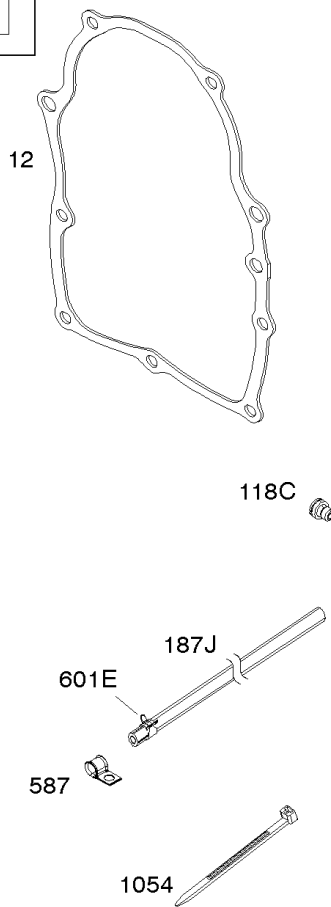

Crankcase Cover, Intake Manifold

Mfg. No: 356447-0381-F1

Crankcase Cover, Intake Manifold

REF NO	PART NO	QTY	DESCRIPTION
12	846487		GASKET, Crankcase
17	843827		BEARING, Ball
18	844588		COVER, Crankcase
20	805049S		SEAL, Oil -(PTO Side)
22	807362		SCREW -(Crankcase Cover/Sump)
50	690754		MANIFOLD, Intake
51	691694		GASKET, Intake -(Manifold To Carburetor)
51A	692035		GASKET, Intake -(Manifold to Cylinder Head)
54	846604		SCREW -(Intake Manifold) (M8x67mm) (Dog Point)
86	690745		COVER, Gear
94B	845021		KIT, Idle Mixture
95	690718		SCREW -(Throttle Valve)
98	808177		KIT, Idle Speed
102	692077		GASKET, Carburetor Body
104	690723		PIN, Float Hinge
105	797410		VALVE, Float Needle
108B	844989		VALVE, Choke
109B	843321		SHAFT, Choke
117A	806373		JET, Main -(Standard)
118C	845903		JET, Main -(High Altitude) (9000 Feet)
118C	842439		JET, Main -(High Altitude) (5000 Feet)
119	690720		SCREW -(Upper Carburetor Body to Lower Carburetor Body)
122A	690747		SPACER, Carburetor
130C	806132		VALVE, Throttle
131	845022		KIT, Throttle Shaft
133B	843320		FLOAT, Carburetor
163B	844931		GASKET, Air Cleaner
231	690718		SCREW -(Choke Valve)
254	808178		DRAIN, Carburetor Bowl
255	690721		BUSHING, Choke Shaft
273	690681		SEAL, O-Ring -(Oil Pump)
276B	806137		WASHER, Sealing -(Solenoid)
276C	690704		WASHER
365	690711		SCREW -(Carburetor/Throttle Body)
415	794903		PLUG -(1/8"-27 NPTF - EXTERNAL SQ)
439	692154		O-RING, Oil Gallery -(Crankcase Cover/Sump or Cylinder Assembly)
468	690690		SEAL, O-Ring -(Oil Pump Screen)
479	807084		SCREW -(Oil Pump Screen)