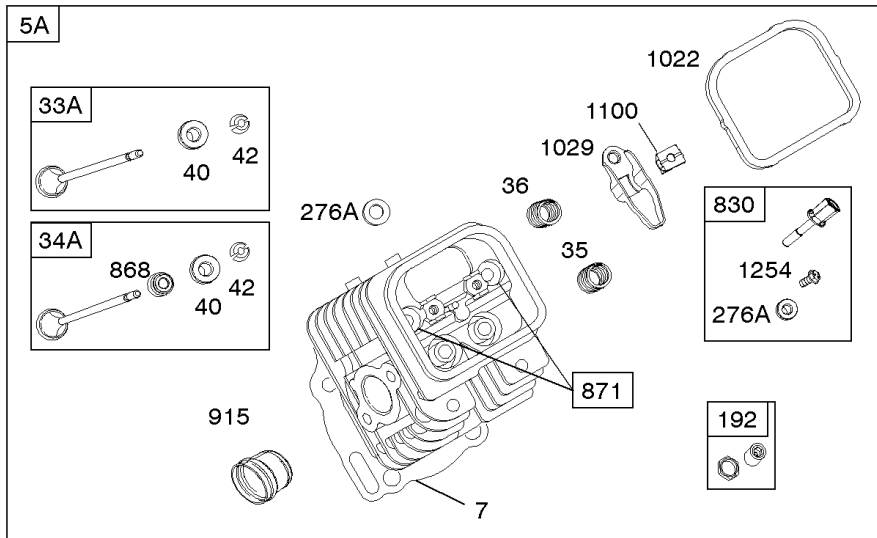

Crankcase Cover, Intake Manifold

Mfg. No: 356447-0381-F1

Crankcase Cover, Intake Manifold

REF NO	PART NO	QTY	DESCRIPTION
552	690701		BUSHING, Governor Crank -(Output End)
552A	806686		BUSHING, Governor Crank
587	807116		CLAMP, Cable
596	691492		SCREW -(Oil Pump)
601E	593879		CLAMP, Hose
614	691550		PIN, Cotter
616	806685		CRANK, Governor
633	690722		SEAL, Choke/Throttle Shaft
633A	806131		SEAL, Choke/Throttle Shaft
650	841233		SCREW -(Oil Deflector) (Oil Deflector)
691	842826		SEAL, Governor Shaft
947A	692094		SOLENOID, Fuel
964A	807468		CAP, Carburetor
1017	690900		SCREEN, Oil Pump
1024	-----		Pump-Oil -(Oil Pump is No Longer Available) (See Reference 18 for correct replacement Crankcase Cover) -Used Before Code Date 07101500
1024	843825		PUMP, Oil -Used After Code Date 07101400
1054	280275		TIE, Cable
1091A	844448		CAP, Limiter
1176	842067		NUT -(Exhaust Manifold)

Cylinder Head, Valves, Valve Covers

REF NO	PART NO	QTY	DESCRIPTION
1254	807084		SCREW -(Rocker Arm Stud)

Not For Reproduction

Electronic Governor

REF NO	PART NO	QTY	DESCRIPTION
51	691694		GASKET, Intake -(Manifold To Carburetor)
51A	692035		GASKET, Intake -(Manifold to Cylinder Head)
163B	844931		GASKET, Air Cleaner
501	845907		REGULATOR
564	690677		SCREW -(Control Cover)
578B	845849		WIRE ASSEMBLY
883	691613		GASKET, Exhaust
971	807084		SCREW -(Air Cleaner Base to Carburetor/Throttle Body) (M6x14mm)
1048A	845556		MODULE, Electronic Governor
1301	845823		NUT -(Wiring Harness) (#8-32)