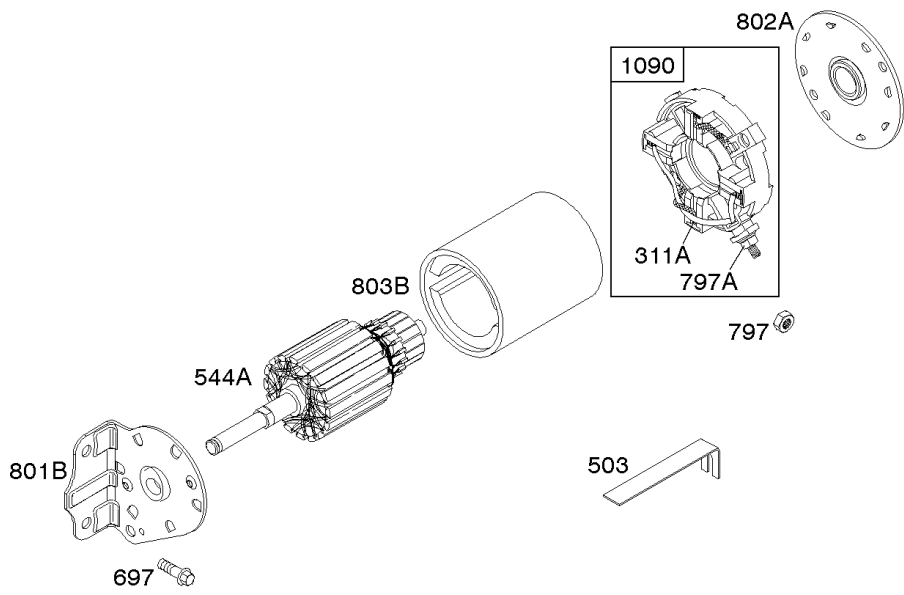

697

697

697

Not For
Reproduction

Starter - Electric #1

REF NO	PART NO	QTY	DESCRIPTION
309	846451		MOTOR, Starter -(Steel Ring Gear Only)
309C	BLANK		MOTOR, Starter -(Replacement Starter Motor, Order Reference 309)
310	-----		Screw -(Starter Motor) (NO LONGER AVAILABLE)
310A	690323		BOLT -(Starter Motor)
311A	497608		SET, Brush
413	693587		NUT -(Starter Motor)
510	496881		DRIVE, Starter -(Steel Pinion Gear)
544	BLANK		MOTOR, Starter -(Replacement Starter Armature, Order 691564 Starter Motor, Reference309)
544A	-----		Armature-Starter -(Service With 846451 Starter Motor Only)
697	692062		SCREW -(Starter Motor) (Drive Cap)
697	691902		SCREW -(Starter Motor) (Drive Cap) (M8x20mm)
797	691029		NUT -(Brush Retainer)
797A	693167		NUT -(Brush Retainer)
801	-----		Cap-Drive -(For Replacement Starter Motor, Order Reference 309)
802A	691286		CAP, End
803	-----		Housing-Starter -(For Replacement Starter Motor, Order Reference 309)
803A	-----		Housing-Starter -(For Replacement Starter Motor, Order Reference 309)
1051	691124		RING, Retaining
1090	691293		RETAINER, Brush
1090A	496813		RETAINER, Brush