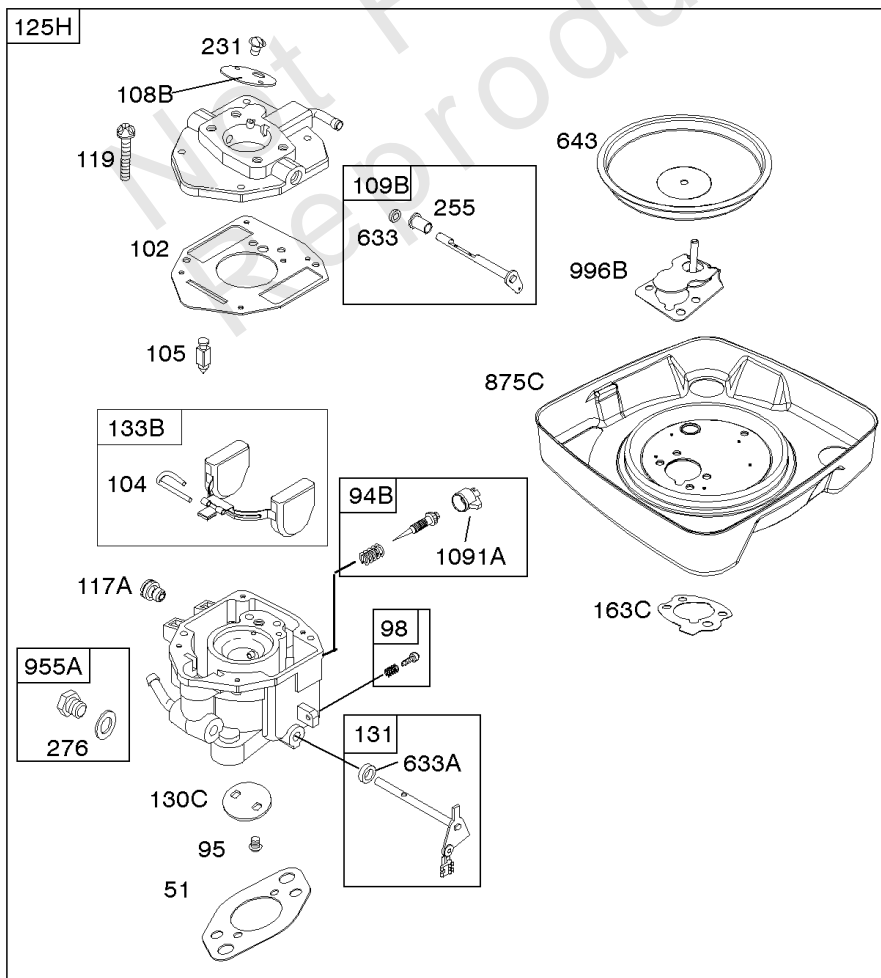

REQUIRED when replacing parts with warning labels affixed.

USED AFTER DATE CODE: 07062900

USED BEFORE DATE CODE: 07063000

Camshaft, Crankshaft, Cylinder, Piston, Rings, Connecting Rod, Breather

REF NO	PART NO	QTY	DESCRIPTION
1	692544		CYLINDER ASSEMBLY
2	808534		KIT, Bushing/Seal -(Magneto Side)
3	805101S		SEAL, Oil -(Magneto Side)
8	808984		BREATHER ASSEMBLY
9	844986		GASKET, Breather
10	690751		SCREW -(Breather Assembly)
11	691556		TUBE, Breather
11A	844921		TUBE, Breather -Used After Code Date 09122200
11B	806083S		TUBE, Breather -Used Before Code Date 09122300
15	690946		PLUG, Oil Drain -(3/8"-18 NPTF-External 7/16" Sq)
15	691680		PLUG, Oil Drain -(3/8"-18 NPTF - Internal 3/8" Sq)
16	843795		CRANKSHAFT
17	843827		BEARING, Ball
25	843821		PISTON ASSEMBLY -(.020 Oversize)
25	844540		PISTON ASSEMBLY -(Standard) -Used Before Code Date 07063000
25	843792		PISTON ASSEMBLY -(Standard) -Used After Code Date 07062900
26	843793		SET, Ring -(Standard)
26	843822		SET, Ring -(.020 Oversize)
27	690683		LOCK, Piston Pin
28	844541		PIN, Piston -(Standard)
29	807900S		ROD, Connecting -(Standard)
32	690698		SCREW -(Connecting Rod)
46	845649		CAMSHAFT
357	691483		KEY, Drive Pulley
377	808095		KEY, Flywheel
377A	691639		KEY, Timing
572	690686		BAFFLE, Breather
598	807625		SHIM, End Play -(Crankshaft or Camshaft Bearing)
601B	791850		CLAMP, Hose
718	806469		PIN, Locating
741	846085		GEAR, Timing
1025	690689		SPOOL, Governor
1036	-----		Label-Emissions -(Available From A Briggs & Stratton Authorized Dealer)
1133	690342		SCREW -(Crankshaft)
1319	-----		Label-Warning
1330	272144		MANUAL, Repair