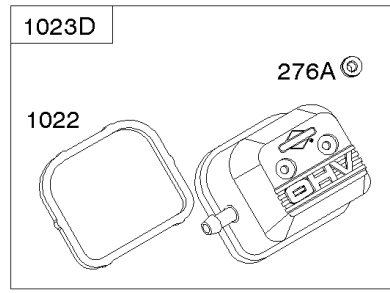

Cylinder Head, Valves, Valve Covers

REF NO	PART NO	QTY	DESCRIPTION
5	809185		HEAD, Cylinder -(Cylinder 1)
5A	809186		HEAD, Cylinder -(Cylinder 2)
7	845884		GASKET, Cylinder Head -(Graphoil)
13	692059		SCREW -(Cylinder Head)
21	809500		CAP, Oil Fill
33A	807681		VALVE, Exhaust
34A	807680		VALVE, Intake
35	692084		SPRING, Valve -(Intake)
36	692084		SPRING, Valve -(Exhaust)
40	692058		RETAINER, Valve
42	807683		KEEPER, Valve
45	843379		TAPPET, Valve
192	807623		ADJUSTER, Rocker Arm
276A	807085		WASHER, Sealing -(Head)(Rocker Cover)
337	491055S		PLUG, Spark -(RC12YC - RESISTOR)
337	496018S		PLUG, Spark -(RC14YC - Resistor - Hot)
337	691043		PLUG, Spark -(QC12YC) (EMS) (GOLD TERMINAL)
337	792015		PLUG, Spark -(XC92YC - RESISTOR - EMS)
383	19576S		WRENCH, Spark Plug
601	691038		CLAMP, Hose
635	692076		BOOT, Spark Plug
830	809157		STUD, Rocker Arm -(Rocker Arm)
868	691963		SEAL, Valve
871	692057		BUSHING, Valve Guide
914	807120		SCREW -(Rocker Cover)
915	691493		LINER, Port
918	791880		LINE, Fuel -(Cut To Required Length)
1022	806039S		GASKET, Rocker Cover
1023B	691494		COVER, Rocker
1023C	690910		COVER, Rocker -(Cylinder 1) (Fuel Pump)
1023D	691558		COVER, Rocker
1023G	842823		COVER, Rocker
1023H	843750		COVER, Rocker
1023E	691531		COVER, Rocker
1023F	843749		COVER, Rocker
1026	691836		ROD, Push -(Steel)
1026	691758		ROD, Push -(Exhaust)(Aluminum)
1029	807323		ARM, Rocker
1100	791959		PIVOT, Rocker Arm