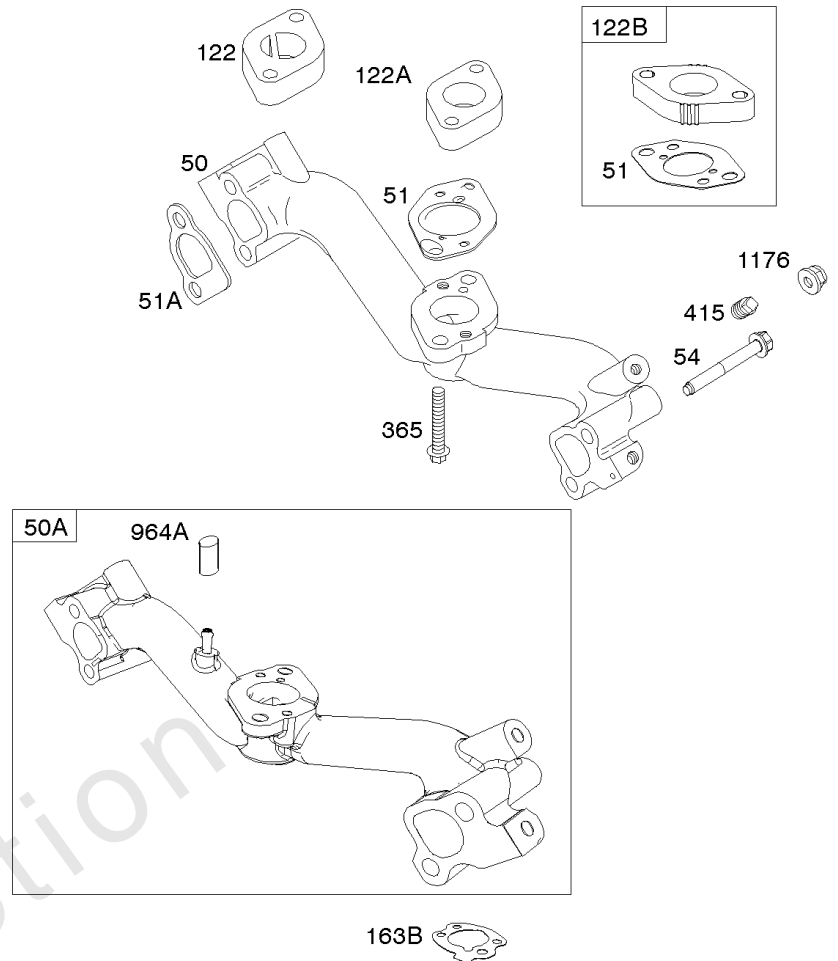

Crankcase Cover, Intake Manifold

Mfg. No: 356447-0381-F1

Crankcase Cover, Intake Manifold

REF NO	PART NO	QTY	DESCRIPTION
552	690701		BUSHING, Governor Crank -(Output End)
552A	806686		BUSHING, Governor Crank
587	807116		CLAMP, Cable
596	691492		SCREW -(Oil Pump)
601E	593879		CLAMP, Hose
614	691550		PIN, Cotter
616	806685		CRANK, Governor
633	690722		SEAL, Choke/Throttle Shaft
633A	806131		SEAL, Choke/Throttle Shaft
650	841233		SCREW -(Oil Deflector) (Oil Deflector)
691	842826		SEAL, Governor Shaft
947A	692094		SOLENOID, Fuel
964A	807468		CAP, Carburetor
1017	690900		SCREEN, Oil Pump
1024	-----		Pump-Oil -(Oil Pump is No Longer Available) (See Reference 18 for correct replacement Crankcase Cover) -Used Before Code Date 07101500
1024	843825		PUMP, Oil -Used After Code Date 07101400
1054	280275		TIE, Cable
1091A	844448		CAP, Limiter
1176	842067		NUT -(Exhaust Manifold)