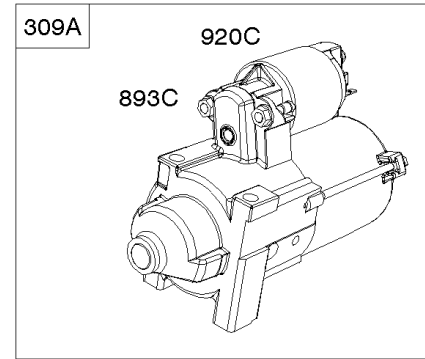

697

697

697

Not For
Reproduction

Starter - Electric #1

REF NO	PART NO	QTY	DESCRIPTION
309	846451		MOTOR, Starter -(Steel Ring Gear Only)
309C	BLANK		MOTOR, Starter -(Replacement Starter Motor, Order Reference 309)
310	-----		Screw -(Starter Motor) (NO LONGER AVAILABLE)
310A	690323		BOLT -(Starter Motor)
311A	497608		SET, Brush
413	693587		NUT -(Starter Motor)
510	496881		DRIVE, Starter -(Steel Pinion Gear)
544	BLANK		MOTOR, Starter -(Replacement Starter Armature, Order 691564 Starter Motor, Reference309)
544A	-----		Armature-Starter -(Service With 846451 Starter Motor Only)
697	692062		SCREW -(Starter Motor) (Drive Cap)
697	691902		SCREW -(Starter Motor) (Drive Cap) (M8x20mm)
797	691029		NUT -(Brush Retainer)
797A	693167		NUT -(Brush Retainer)
801	-----		Cap-Drive -(For Replacement Starter Motor, Order Reference 309)
802A	691286		CAP, End
803	-----		Housing-Starter -(For Replacement Starter Motor, Order Reference 309)
803A	-----		Housing-Starter -(For Replacement Starter Motor, Order Reference 309)
1051	691124		RING, Retaining
1090	691293		RETAINER, Brush
1090A	496813		RETAINER, Brush