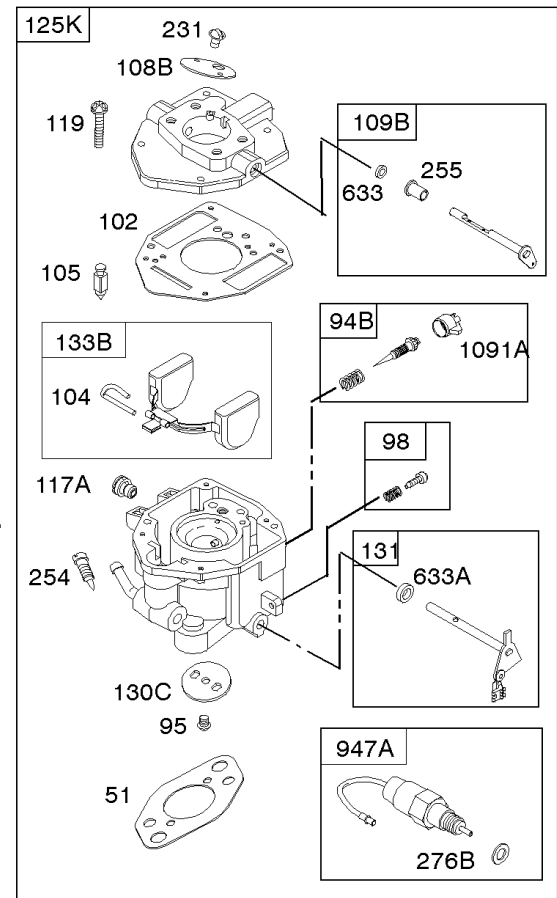

Crankcase Cover, Intake Manifold

Mfg. No: 356447-0381-F1

Crankcase Cover, Intake Manifold

REF NO	PART NO	QTY	DESCRIPTION
12	846487		GASKET, Crankcase
17	843827		BEARING, Ball
18	844588		COVER, Crankcase
20	805049S		SEAL, Oil -(PTO Side)
22	807362		SCREW -(Crankcase Cover/Sump)
50	690754		MANIFOLD, Intake
51	691694		GASKET, Intake -(Manifold To Carburetor)
51A	692035		GASKET, Intake -(Manifold to Cylinder Head)
54	846604		SCREW -(Intake Manifold) (M8x67mm) (Dog Point)
86	690745		COVER, Gear
94B	845021		KIT, Idle Mixture
95	690718		SCREW -(Throttle Valve)
98	808177		KIT, Idle Speed
102	692077		GASKET, Carburetor Body
104	690723		PIN, Float Hinge
105	797410		VALVE, Float Needle
108B	844989		VALVE, Choke
109B	843321		SHAFT, Choke
117A	806373		JET, Main -(Standard)
118C	845903		JET, Main -(High Altitude) (9000 Feet)
118C	842439		JET, Main -(High Altitude) (5000 Feet)
119	690720		SCREW -(Upper Carburetor Body to Lower Carburetor Body)
122A	690747		SPACER, Carburetor
130C	806132		VALVE, Throttle
131	845022		KIT, Throttle Shaft
133B	843320		FLOAT, Carburetor
163B	844931		GASKET, Air Cleaner
231	690718		SCREW -(Choke Valve)
254	808178		DRAIN, Carburetor Bowl
255	690721		BUSHING, Choke Shaft
273	690681		SEAL, O-Ring -(Oil Pump)
276B	806137		WASHER, Sealing -(Solenoid)
276C	690704		WASHER
365	690711		SCREW -(Carburetor/Throttle Body)
415	794903		PLUG -(1/8"-27 NPTF - EXTERNAL SQ)
439	692154		O-RING, Oil Gallery -(Crankcase Cover/Sump or Cylinder Assembly)
468	690690		SEAL, O-Ring -(Oil Pump Screen)
479	807084		SCREW -(Oil Pump Screen)