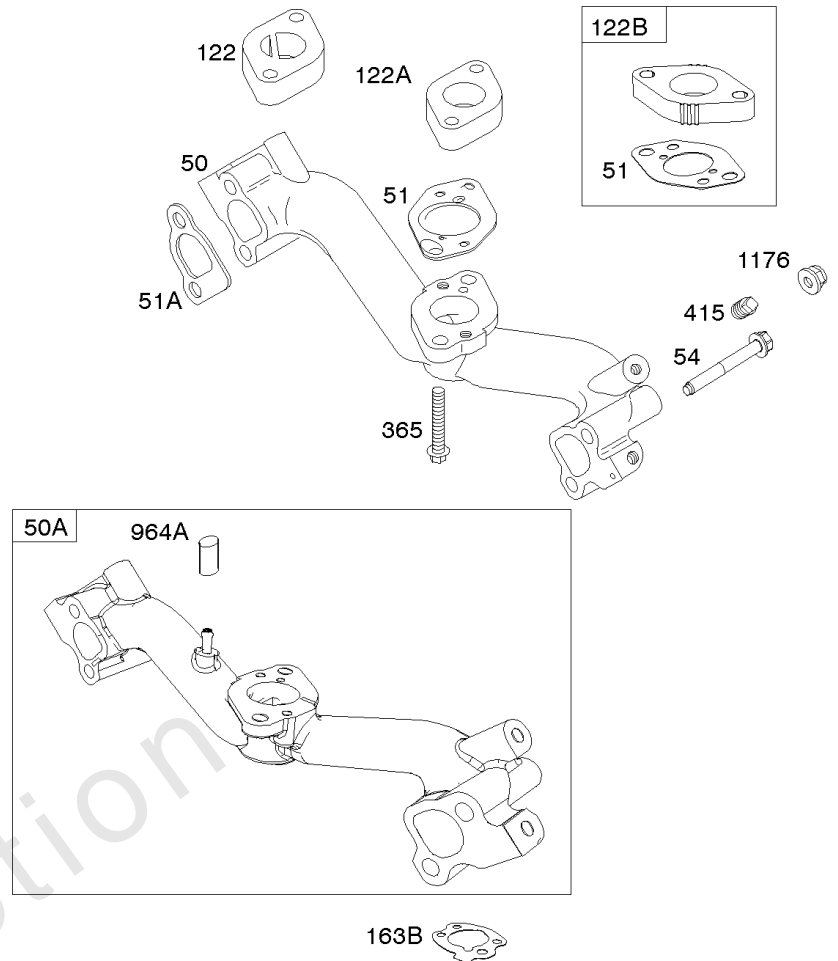

Crankcase Cover, Intake Manifold

Mfg. No: 356447-0381-F1

Crankcase Cover, Intake Manifold

REF NO	PART NO	QTY	DESCRIPTION
12	846487		GASKET, Crankcase
17	843827		BEARING, Ball
18	844588		COVER, Crankcase
20	805049S		SEAL, Oil -(PTO Side)
22	807362		SCREW -(Crankcase Cover/Sump)
50	690754		MANIFOLD, Intake
51	691694		GASKET, Intake -(Manifold To Carburetor)
51A	692035		GASKET, Intake -(Manifold to Cylinder Head)
54	846604		SCREW -(Intake Manifold) (M8x67mm) (Dog Point)
86	690745		COVER, Gear
94B	845021		KIT, Idle Mixture
95	690718		SCREW -(Throttle Valve)
98	808177		KIT, Idle Speed
102	692077		GASKET, Carburetor Body
104	690723		PIN, Float Hinge
105	797410		VALVE, Float Needle
108B	844989		VALVE, Choke
109B	843321		SHAFT, Choke
117A	806373		JET, Main -(Standard)
118C	845903		JET, Main -(High Altitude) (9000 Feet)
118C	842439		JET, Main -(High Altitude) (5000 Feet)
119	690720		SCREW -(Upper Carburetor Body to Lower Carburetor Body)
122A	690747		SPACER, Carburetor
130C	806132		VALVE, Throttle
131	845022		KIT, Throttle Shaft
133B	843320		FLOAT, Carburetor
163B	844931		GASKET, Air Cleaner
231	690718		SCREW -(Choke Valve)
254	808178		DRAIN, Carburetor Bowl
255	690721		BUSHING, Choke Shaft
273	690681		SEAL, O-Ring -(Oil Pump)
276B	806137		WASHER, Sealing -(Solenoid)
276C	690704		WASHER
365	690711		SCREW -(Carburetor/Throttle Body)
415	794903		PLUG -(1/8"-27 NPTF - EXTERNAL SQ)
439	692154		O-RING, Oil Gallery -(Crankcase Cover/Sump or Cylinder Assembly)
468	690690		SEAL, O-Ring -(Oil Pump Screen)
479	807084		SCREW -(Oil Pump Screen)