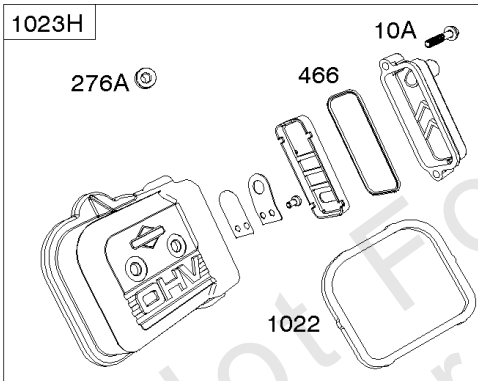

Cylinder Head, Valves, Valve Covers

REF NO	PART NO	QTY	DESCRIPTION
5	809185		HEAD, Cylinder -(Cylinder 1)
5A	809186		HEAD, Cylinder -(Cylinder 2)
7	845884		GASKET, Cylinder Head -(Graphoil)
13	692059		SCREW -(Cylinder Head)
21	809500		CAP, Oil Fill
33A	807681		VALVE, Exhaust
34A	807680		VALVE, Intake
35	692084		SPRING, Valve -(Intake)
36	692084		SPRING, Valve -(Exhaust)
40	692058		RETAINER, Valve
42	807683		KEEPER, Valve
45	843379		TAPPET, Valve
192	807623		ADJUSTER, Rocker Arm
276A	807085		WASHER, Sealing -(Head)(Rocker Cover)
337	491055S		PLUG, Spark -(RC12YC - RESISTOR)
337	496018S		PLUG, Spark -(RC14YC - Resistor - Hot)
337	691043		PLUG, Spark -(QC12YC) (EMS) (GOLD TERMINAL)
337	792015		PLUG, Spark -(XC92YC - RESISTOR - EMS)
383	19576S		WRENCH, Spark Plug
601	691038		CLAMP, Hose
635	692076		BOOT, Spark Plug
830	809157		STUD, Rocker Arm -(Rocker Arm)
868	691963		SEAL, Valve
871	692057		BUSHING, Valve Guide
914	807120		SCREW -(Rocker Cover)
915	691493		LINER, Port
918	791880		LINE, Fuel -(Cut To Required Length)
1022	806039S		GASKET, Rocker Cover
1023B	691494		COVER, Rocker
1023C	690910		COVER, Rocker -(Cylinder 1) (Fuel Pump)
1023D	691558		COVER, Rocker
1023G	842823		COVER, Rocker
1023H	843750		COVER, Rocker
1023E	691531		COVER, Rocker
1023F	843749		COVER, Rocker
1026	691836		ROD, Push -(Steel)
1026	691758		ROD, Push -(Exhaust)(Aluminum)
1029	807323		ARM, Rocker
1100	791959		PIVOT, Rocker Arm